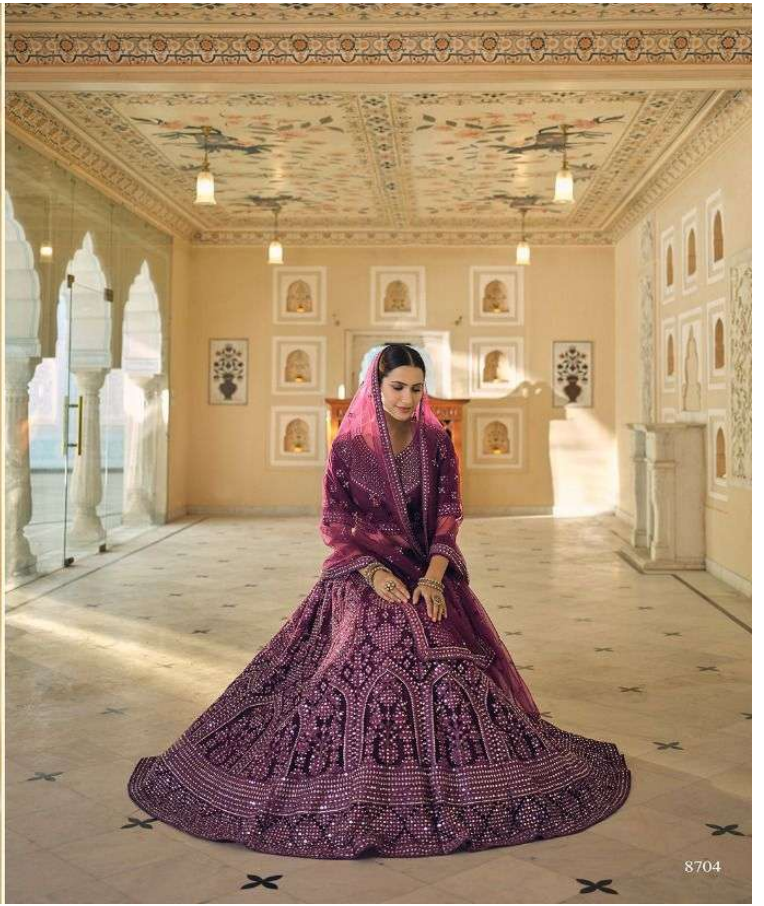

8703

ARYA DESIGNS

ARYA DESIGNS

पोशाक
पृष्ठ-३

ARYA DESIGNS

पेशाक
वॉल-3

SRU	MAIN COLOR	BLOUSE FABRICS	LEHANGA FABRICS	DUPATTA FABRICS	SIZE SEMI STITCHED	WORK	PRICE
8701	GREEN	SOFT NET	SOFT NET	SOFT NET	UPTO 42 INCHES BUST & WAIST	DORI, MIRROR	5585/- (FLAT) + (GST) + SHIPPING
8702	MAROON	SOFT NET	SOFT NET	SOFT NET	UPTO 42 INCHES BUST & WAIST	DORI, MIRROR	5585/- (FLAT) + (GST) + SHIPPING
8703	RAMA BLUE	SOFT NET	SOFT NET	SOFT NET	UPTO 42 INCHES BUST & WAIST	DORI, MIRROR	5585/- (FLAT) + (GST) + SHIPPING
8704	WINE	SOFT NET	SOFT NET	SOFT NET	UPTO 42 INCHES BUST & WAIST	DORI, MIRROR	5585/- (FLAT) + (GST) + SHIPPING