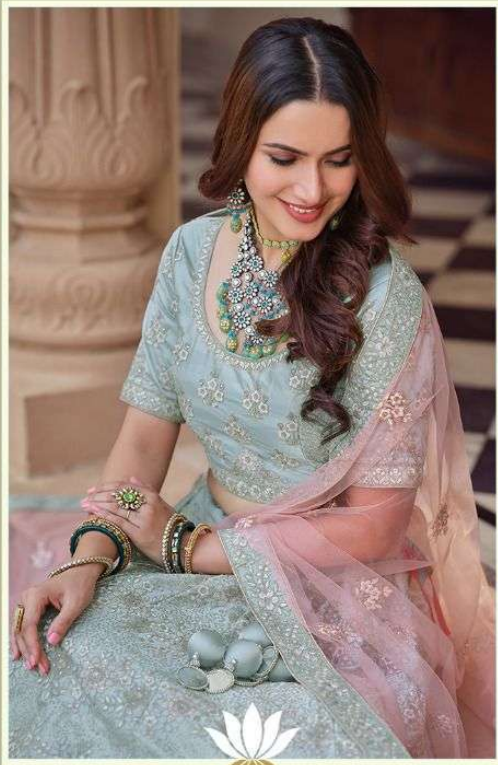

ARYA DESIGNS

7905