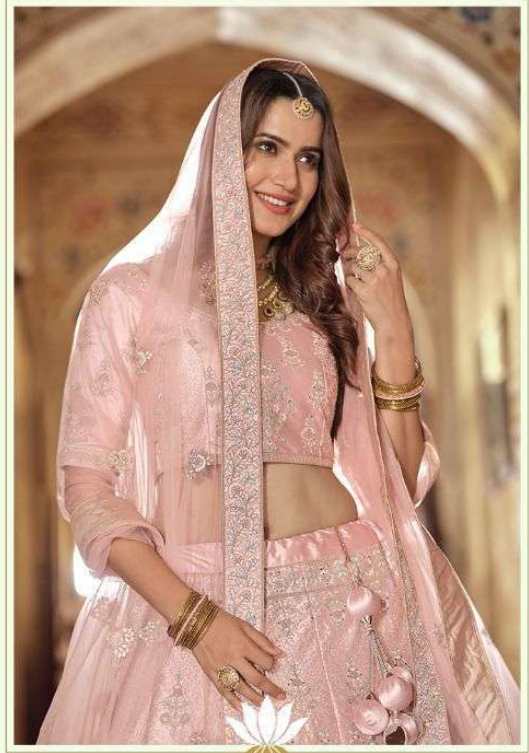

ARYA DESIGNS