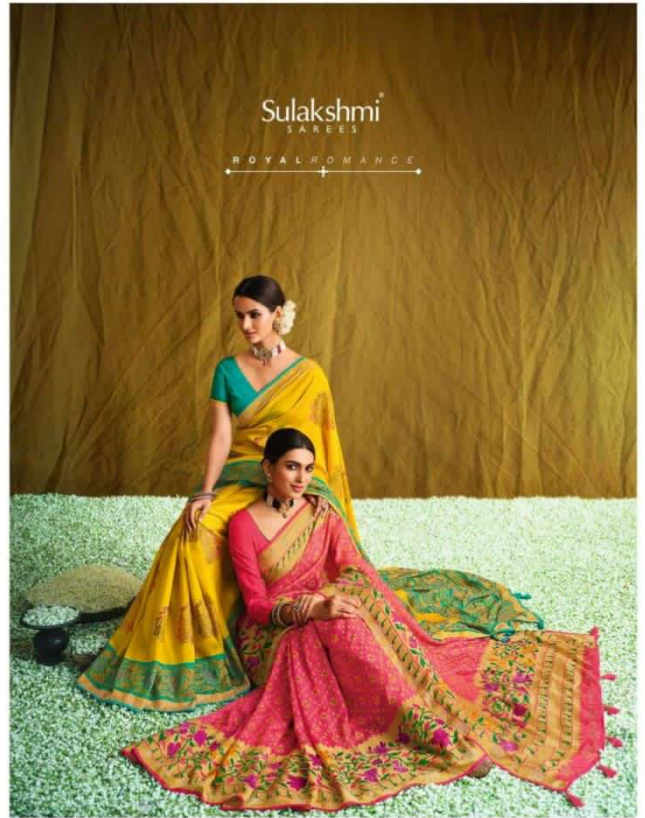

FESTIVE GLEAN

**DEVIKA**  
Sulakshmi  
SAREES

*Welcome to the new age of style in sarees by DEVIKA  
where a pure elegance with alluring patterns on exotic hues.*

◆ 1001 ◆

◆ 1002 ◆

◆ 1003 ◆

◆ 1007 ◆

◆ 1008 ◆