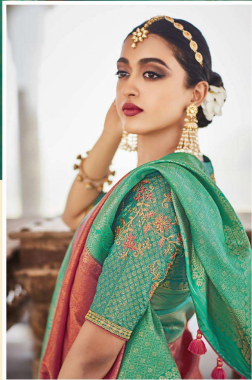

◆ SA 098 ◆

◆ SA 099 ◆

◇ SA 099 ◇

sindhuri
BY KIMORA

sindhuri
BY KIMORA

◆ SA 100 ◆

A central panel with a light beige background. At the top, there is a grid of 16 red diamond shapes arranged in 4 rows and 4 columns. Below the grid, the brand name 'sindhuri' is written in a lowercase, elegant serif font. Underneath that, 'BY KIMORA' is written in a smaller, uppercase sans-serif font. At the bottom, '◆ SA 100 ◆' is displayed in a small, uppercase sans-serif font, flanked by two red diamond symbols.