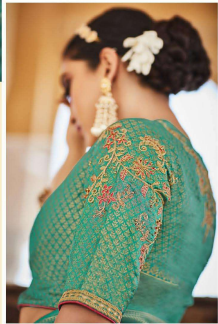

◆ SA 098 ◆

◆ SA 099 ◆

◇ SA 099 ◇

sindhuri
BY KIMORA

sindhuri
BY KIMORA

◆ SA 100 ◆

A central panel with a light beige background. At the top, there is a grid of 16 red diamond shapes arranged in 4 rows and 4 columns. Below the grid, the brand name 'sindhuri' is written in a lowercase, elegant serif font. Underneath that, 'BY KIMORA' is written in a smaller, uppercase sans-serif font. At the bottom, '◆ SA 100 ◆' is displayed in a small, uppercase sans-serif font, flanked by two red diamond symbols.