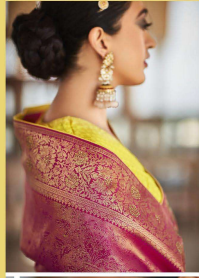

sindhuri
BY KIMORA