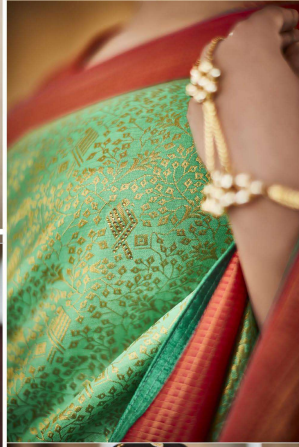

sindhuri
BY KIMORA
◇ SA 097 ◇