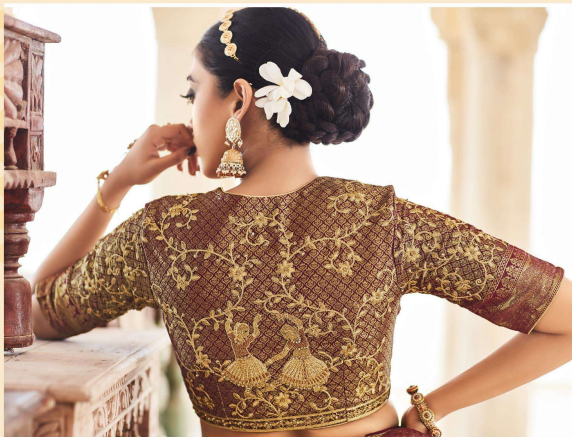

◆ SA 098 ◆

◆ SA 099 ◆

◇ SA 099 ◇

sindhuri
BY KIMORA

sindhuri
BY KIMORA

◆ SA 100 ◆

A central panel with a light beige background. At the top, there is a grid of 16 red diamond shapes arranged in 4 rows and 4 columns. Below the grid, the brand name 'sindhuri' is written in a lowercase, elegant serif font. Underneath that, 'BY KIMORA' is written in a smaller, uppercase sans-serif font. At the bottom, '◆ SA 100 ◆' is displayed in a small, uppercase sans-serif font, flanked by two red diamond symbols.