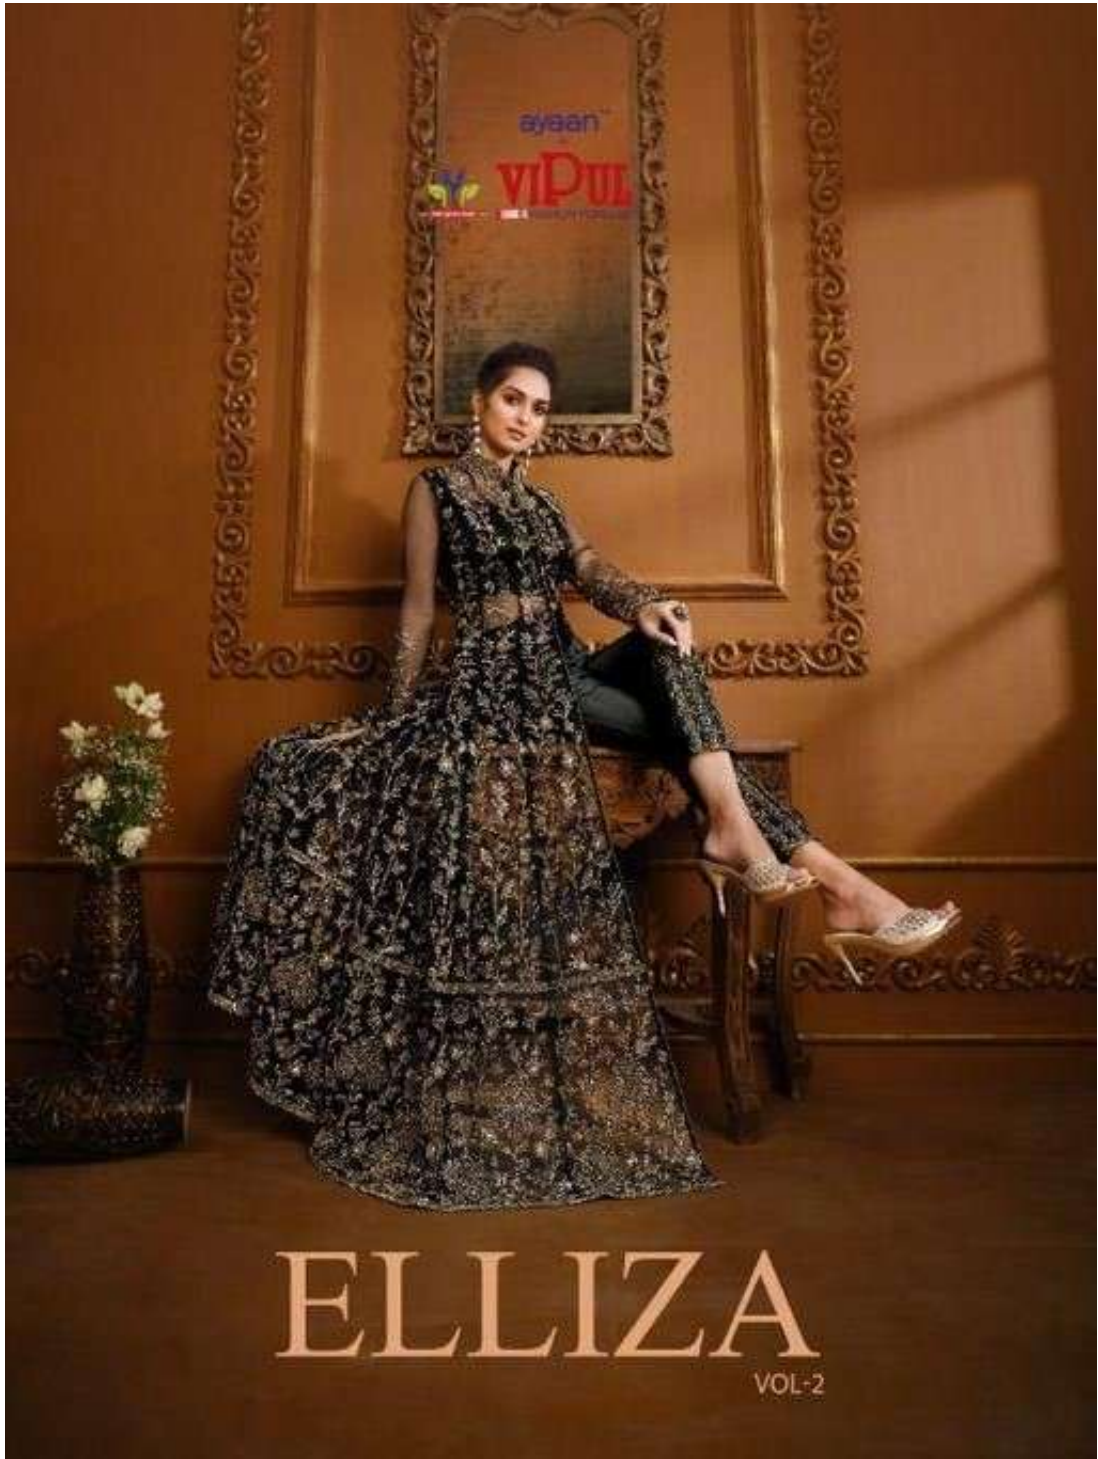

ELLIZA

VOL-2

ELLIZA

VOL-2

ayaan™
VIPUL
FASHION FOREVER
ELLIZA
VOL. 2

AYAAN EXCLUSIVEBASEMENT, SAGAR SHOPPING CENTRE SAHARA DARWAJA, RING
ROAD, SURAT**DRESS- R - WHOLESALE SELLING PRICE LIST****DCAT-68**

SR NO.	DESIGN NO.	QUALITY NAME	(Rs) RATE/P +GST 5%	(Rs) COMBO RATE/P +GST 5%
1	D4731BOT	ALIRA (A)	743.00	
	D4731DUP	ALIRA (A)	743.00	
	D4731TOP	ALIRA (A)	743.00	2229.00
2	D4732BOT	SHERLIN (A)	711.00	
	D4732DUP	SHERLIN (A)	711.00	
	D4732TOP	SHERLIN (A)	711.00	2133.00
3	D4733BOT	ELEANOR (A)	796.00	
	D4733DUP	ELEANOR (A)	796.00	
	D4733TOP	ELEANOR (A)	796.00	2388.00
4	D4734BOT	SAMAH (A)	786.00	
	D4734DUP	SAMAH (A)	786.00	
	D4734TOP	SAMAH (A)	786.00	2358.00
5	D4735BOT	AMIRA (A)	822.00	
	D4735DUP	AMIRA (A)	822.00	
	D4735TOP	AMIRA (A)	822.00	2466.00
6	D4736BOT	SAMAH (A)	786.00	
	D4736DUP	SAMAH (A)	786.00	
	D4736TOP	SAMAH (A)	786.00	2358.00
7	D4737BOT	SOPHIE (A)	606.00	
	D4737DUP	SOPHIE (A)	606.00	
	D4737TOP	SOPHIE (A)	606.00	1818.00