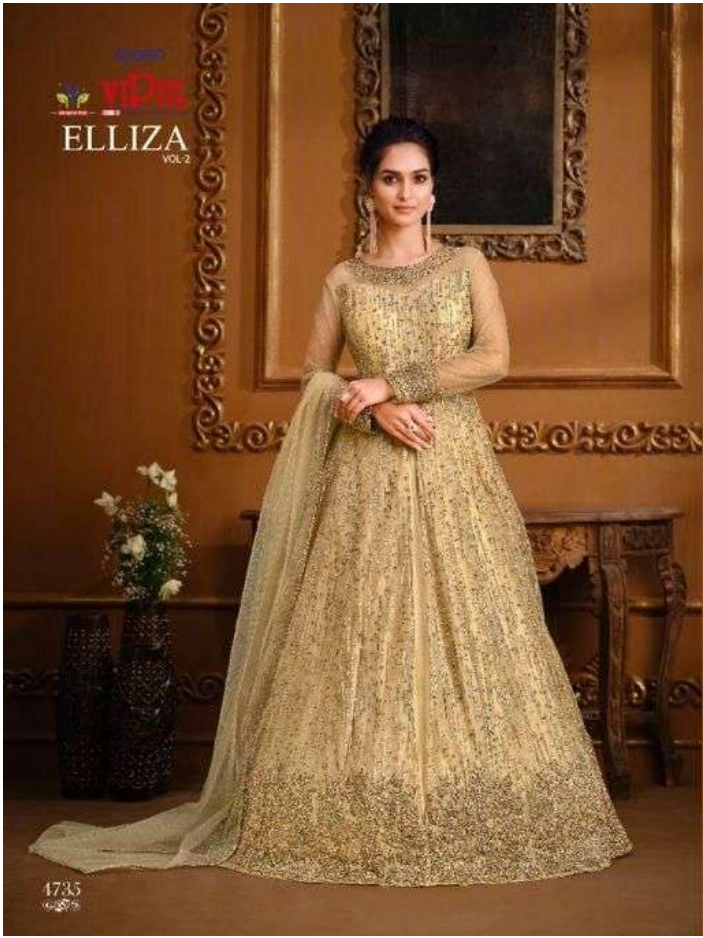

DCAT-68

SR NO.	DESIGN NO.	QUALITY NAME	(Rs) RATE/P +GST 5%	(Rs) COMBO RATE/P +GST 5%
1	D4731BOT	ALIRA (A)	743.00	
	D4731DUP	ALIRA (A)	743.00	
	D4731TOP	ALIRA (A)	743.00	2229.00
2	D4732BOT	SHERLIN (A)	711.00	
	D4732DUP	SHERLIN (A)	711.00	
	D4732TOP	SHERLIN (A)	711.00	2133.00
3	D4733BOT	ELEANOR (A)	796.00	
	D4733DUP	ELEANOR (A)	796.00	
	D4733TOP	ELEANOR (A)	796.00	2388.00
4	D4734BOT	SAMAH (A)	786.00	
	D4734DUP	SAMAH (A)	786.00	
	D4734TOP	SAMAH (A)	786.00	2358.00
5	D4735BOT	AMIRA (A)	822.00	
	D4735DUP	AMIRA (A)	822.00	
	D4735TOP	AMIRA (A)	822.00	2466.00
6	D4736BOT	SAMAH (A)	786.00	
	D4736DUP	SAMAH (A)	786.00	
	D4736TOP	SAMAH (A)	786.00	2358.00
7	D4737BOT	SOPHIE (A)	606.00	
	D4737DUP	SOPHIE (A)	606.00	
	D4737TOP	SOPHIE (A)	606.00	1818.00