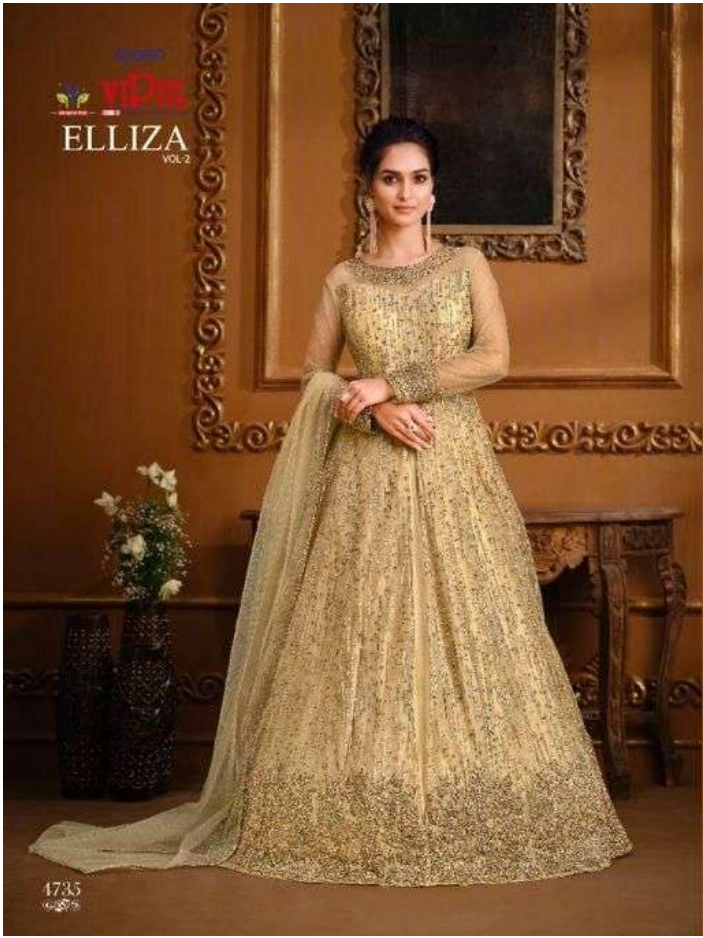

ELLIZA

VOL-2

ELLIZA

VOL-2

ayaan™
VIPUL
FASHION FOREVER
ELLIZA
VOL. 2

AYAAN EXCLUSIVEBASEMENT, SAGAR SHOPPING CENTRE SAHARA DARWAJA, RING
ROAD, SURAT**DRESS- R - WHOLESALE SELLING PRICE LIST****DCAT-68**

SR NO.	DESIGN NO.	QUALITY NAME	(Rs) RATE/P +GST 5%	(Rs) COMBO RATE/P +GST 5%
1	D4731BOT	ALIRA (A)	743.00	
	D4731DUP	ALIRA (A)	743.00	
	D4731TOP	ALIRA (A)	743.00	2229.00
2	D4732BOT	SHERLIN (A)	711.00	
	D4732DUP	SHERLIN (A)	711.00	
	D4732TOP	SHERLIN (A)	711.00	2133.00
3	D4733BOT	ELEANOR (A)	796.00	
	D4733DUP	ELEANOR (A)	796.00	
	D4733TOP	ELEANOR (A)	796.00	2388.00
4	D4734BOT	SAMAH (A)	786.00	
	D4734DUP	SAMAH (A)	786.00	
	D4734TOP	SAMAH (A)	786.00	2358.00
5	D4735BOT	AMIRA (A)	822.00	
	D4735DUP	AMIRA (A)	822.00	
	D4735TOP	AMIRA (A)	822.00	2466.00
6	D4736BOT	SAMAH (A)	786.00	
	D4736DUP	SAMAH (A)	786.00	
	D4736TOP	SAMAH (A)	786.00	2358.00
7	D4737BOT	SOPHIE (A)	606.00	
	D4737DUP	SOPHIE (A)	606.00	
	D4737TOP	SOPHIE (A)	606.00	1818.00