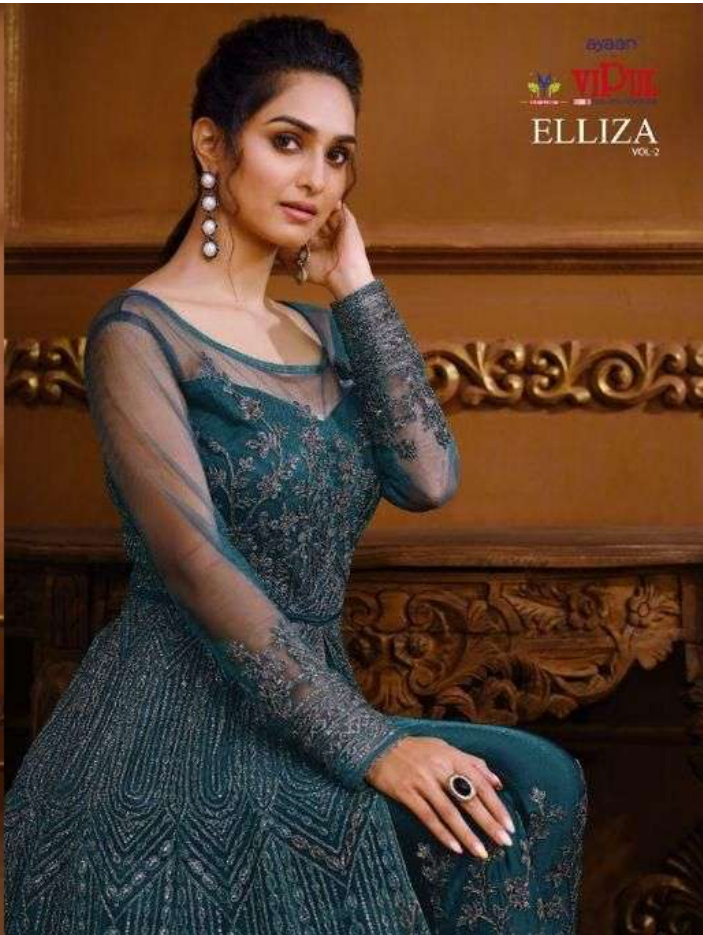

ELLIZA

VOL-2

ELLIZA

VOL-2

ayaan™
VIPUL
FASHION FOREVER
ELLIZA
VOL. 2

AYAAN EXCLUSIVEBASEMENT, SAGAR SHOPPING CENTRE SAHARA DARWAJA, RING
ROAD, SURAT**DRESS- R - WHOLESALE SELLING PRICE LIST****DCAT-68**

SR NO.	DESIGN NO.	QUALITY NAME	(Rs) RATE/P +GST 5%	(Rs) COMBO RATE/P +GST 5%
1	D4731BOT	ALIRA (A)	743.00	
	D4731DUP	ALIRA (A)	743.00	
	D4731TOP	ALIRA (A)	743.00	2229.00
2	D4732BOT	SHERLIN (A)	711.00	
	D4732DUP	SHERLIN (A)	711.00	
	D4732TOP	SHERLIN (A)	711.00	2133.00
3	D4733BOT	ELEANOR (A)	796.00	
	D4733DUP	ELEANOR (A)	796.00	
	D4733TOP	ELEANOR (A)	796.00	2388.00
4	D4734BOT	SAMAH (A)	786.00	
	D4734DUP	SAMAH (A)	786.00	
	D4734TOP	SAMAH (A)	786.00	2358.00
5	D4735BOT	AMIRA (A)	822.00	
	D4735DUP	AMIRA (A)	822.00	
	D4735TOP	AMIRA (A)	822.00	2466.00
6	D4736BOT	SAMAH (A)	786.00	
	D4736DUP	SAMAH (A)	786.00	
	D4736TOP	SAMAH (A)	786.00	2358.00
7	D4737BOT	SOPHIE (A)	606.00	
	D4737DUP	SOPHIE (A)	606.00	
	D4737TOP	SOPHIE (A)	606.00	1818.00