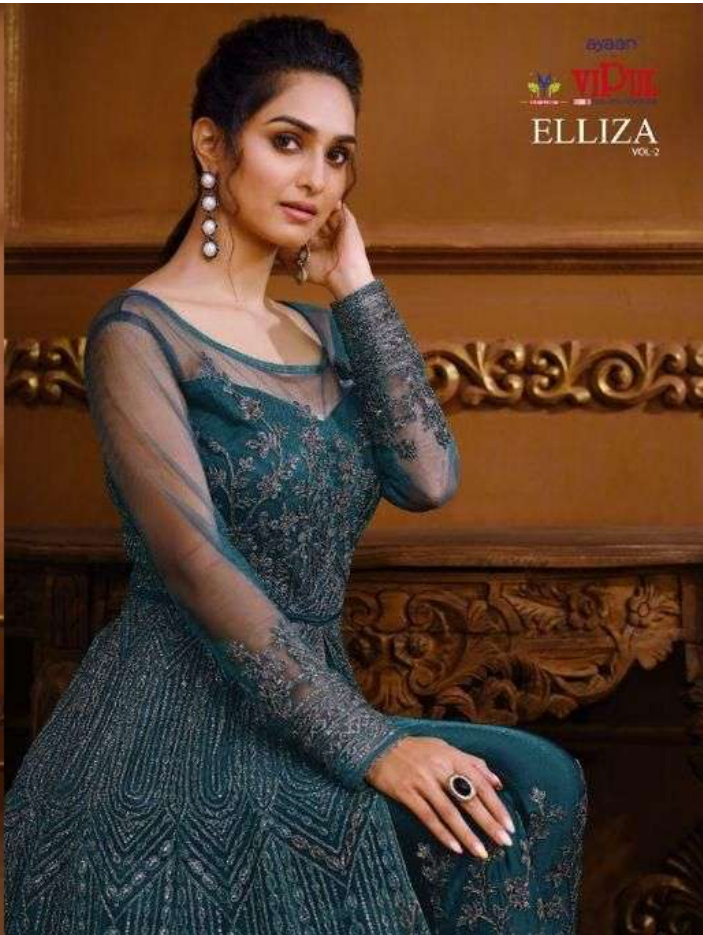

DCAT-68

SR NO.	DESIGN NO.	QUALITY NAME	(Rs) RATE/P +GST 5%	(Rs) COMBO RATE/P +GST 5%
1	D4731BOT	ALIRA (A)	743.00	
	D4731DUP	ALIRA (A)	743.00	
	D4731TOP	ALIRA (A)	743.00	2229.00
2	D4732BOT	SHERLIN (A)	711.00	
	D4732DUP	SHERLIN (A)	711.00	
	D4732TOP	SHERLIN (A)	711.00	2133.00
3	D4733BOT	ELEANOR (A)	796.00	
	D4733DUP	ELEANOR (A)	796.00	
	D4733TOP	ELEANOR (A)	796.00	2388.00
4	D4734BOT	SAMAH (A)	786.00	
	D4734DUP	SAMAH (A)	786.00	
	D4734TOP	SAMAH (A)	786.00	2358.00
5	D4735BOT	AMIRA (A)	822.00	
	D4735DUP	AMIRA (A)	822.00	
	D4735TOP	AMIRA (A)	822.00	2466.00
6	D4736BOT	SAMAH (A)	786.00	
	D4736DUP	SAMAH (A)	786.00	
	D4736TOP	SAMAH (A)	786.00	2358.00
7	D4737BOT	SOPHIE (A)	606.00	
	D4737DUP	SOPHIE (A)	606.00	
	D4737TOP	SOPHIE (A)	606.00	1818.00