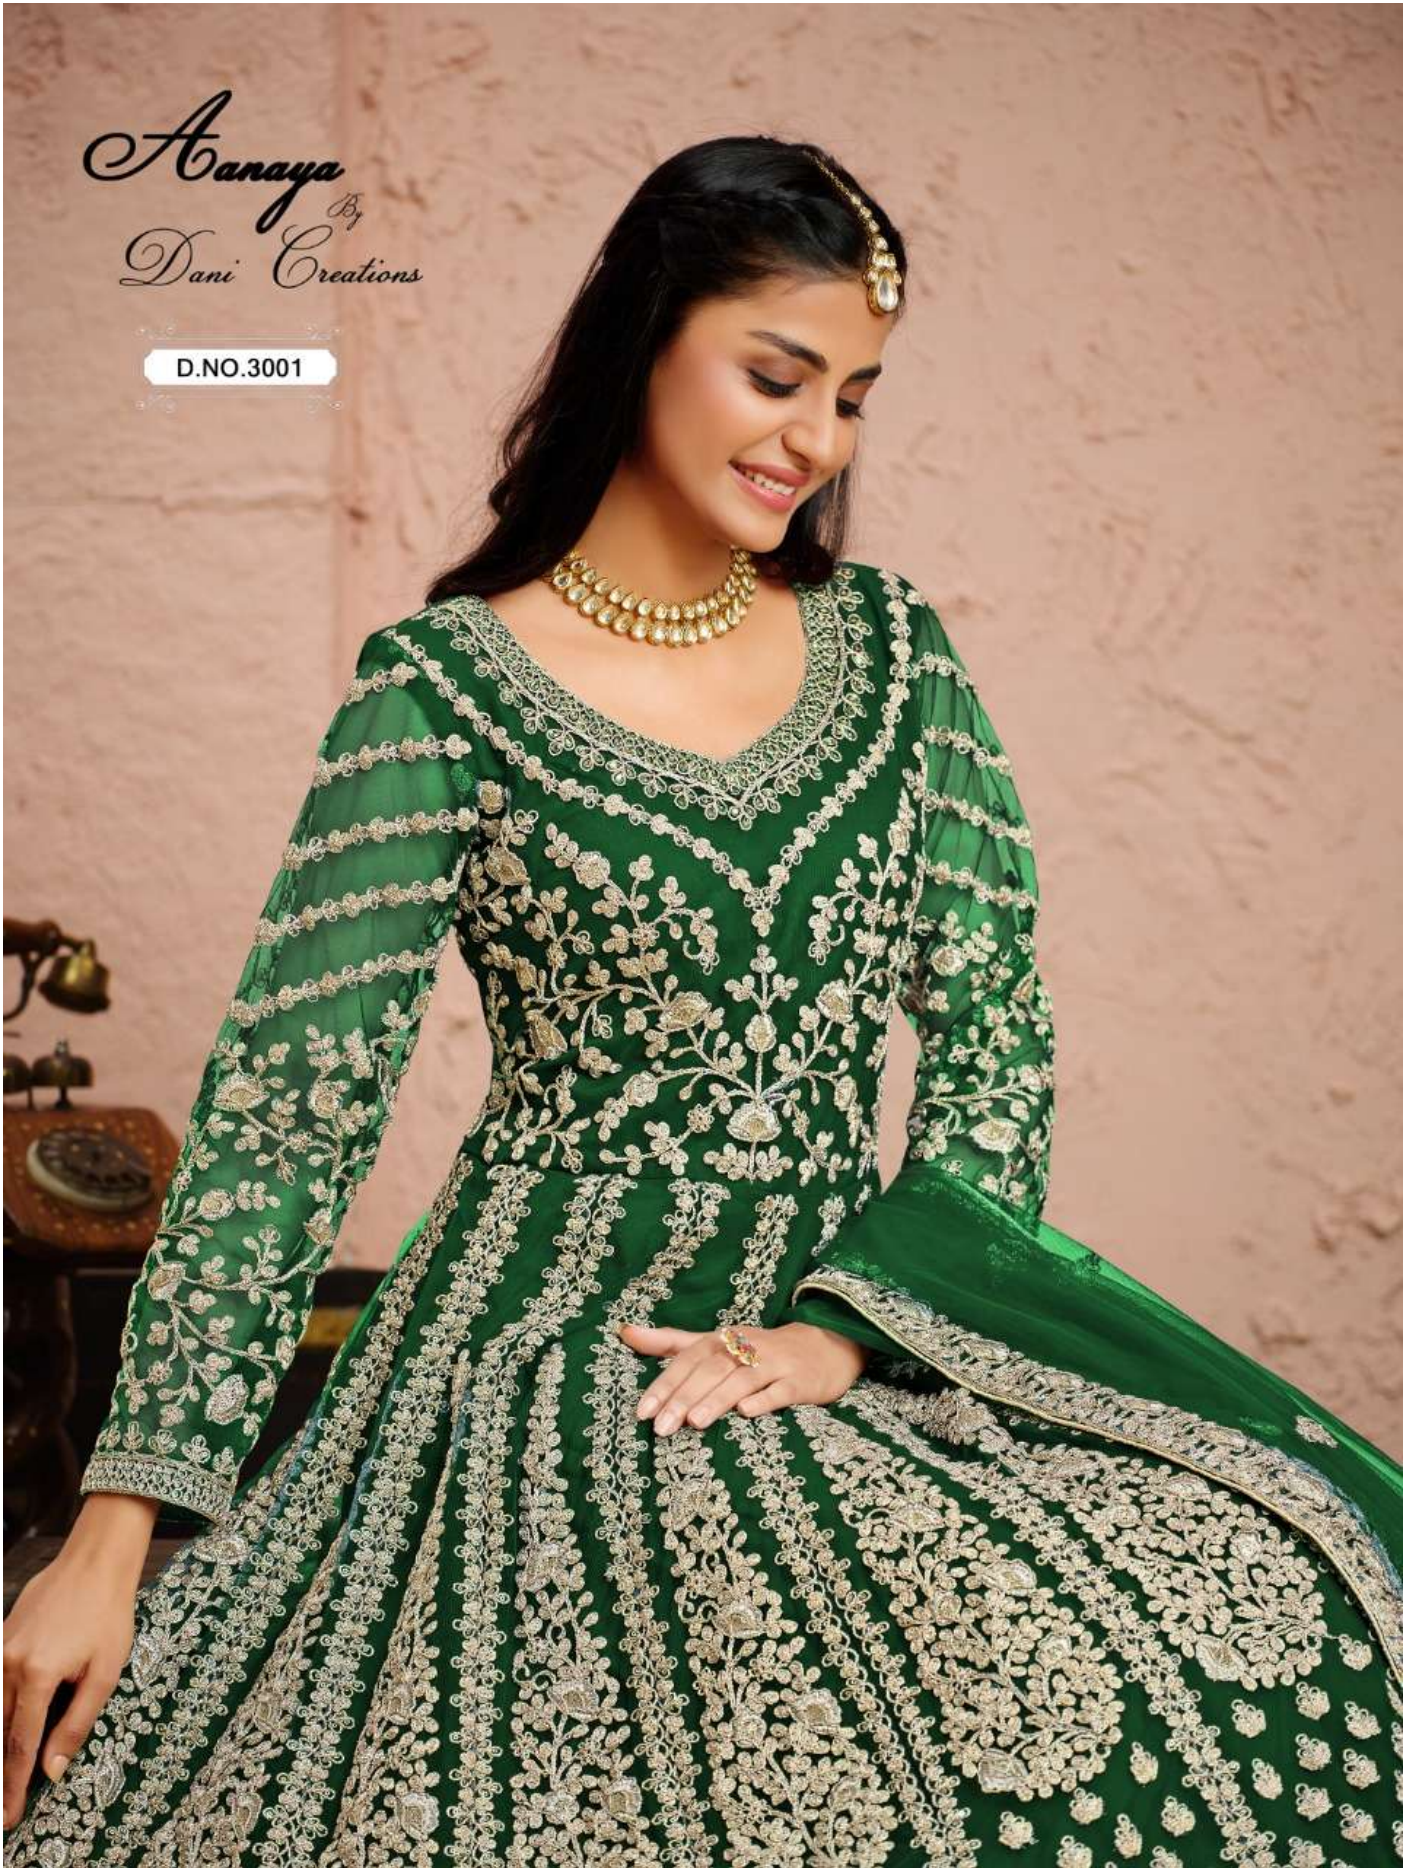

Anaya
By
Dani Creations

D.NO.3001