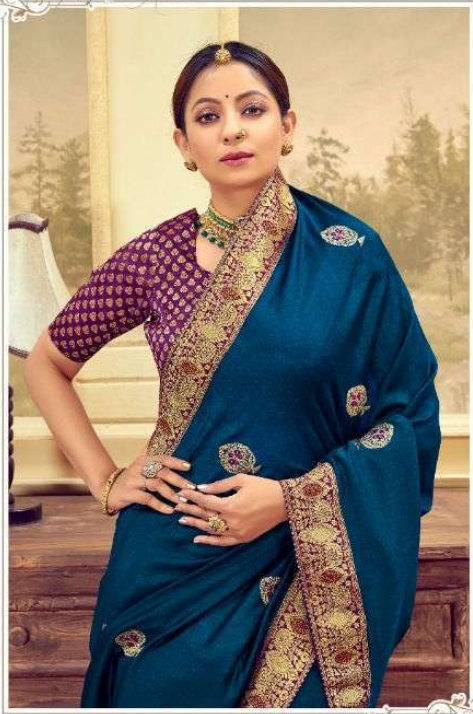

Fashion Avenue

1105