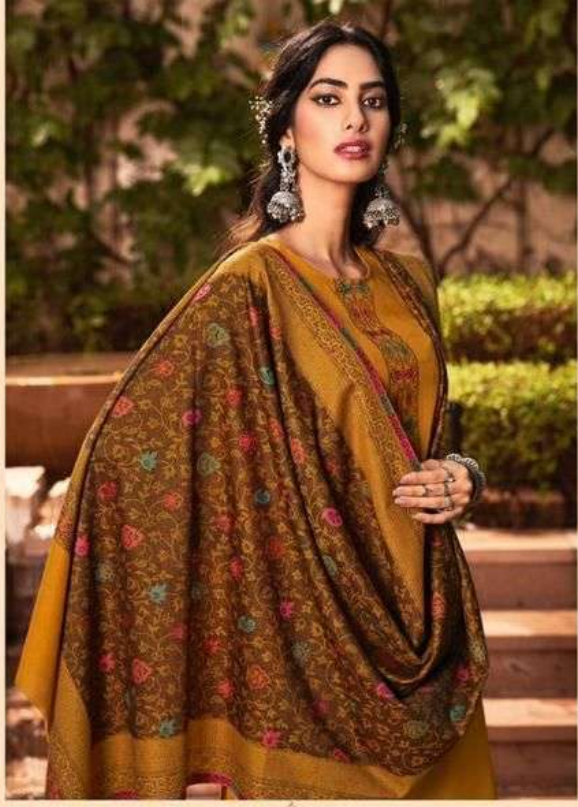

Nitya

W-203