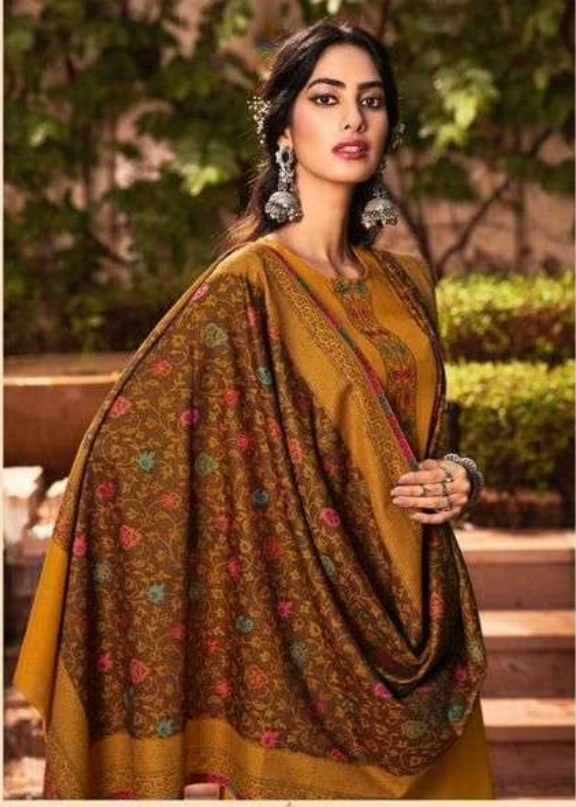

Nitya

W-203