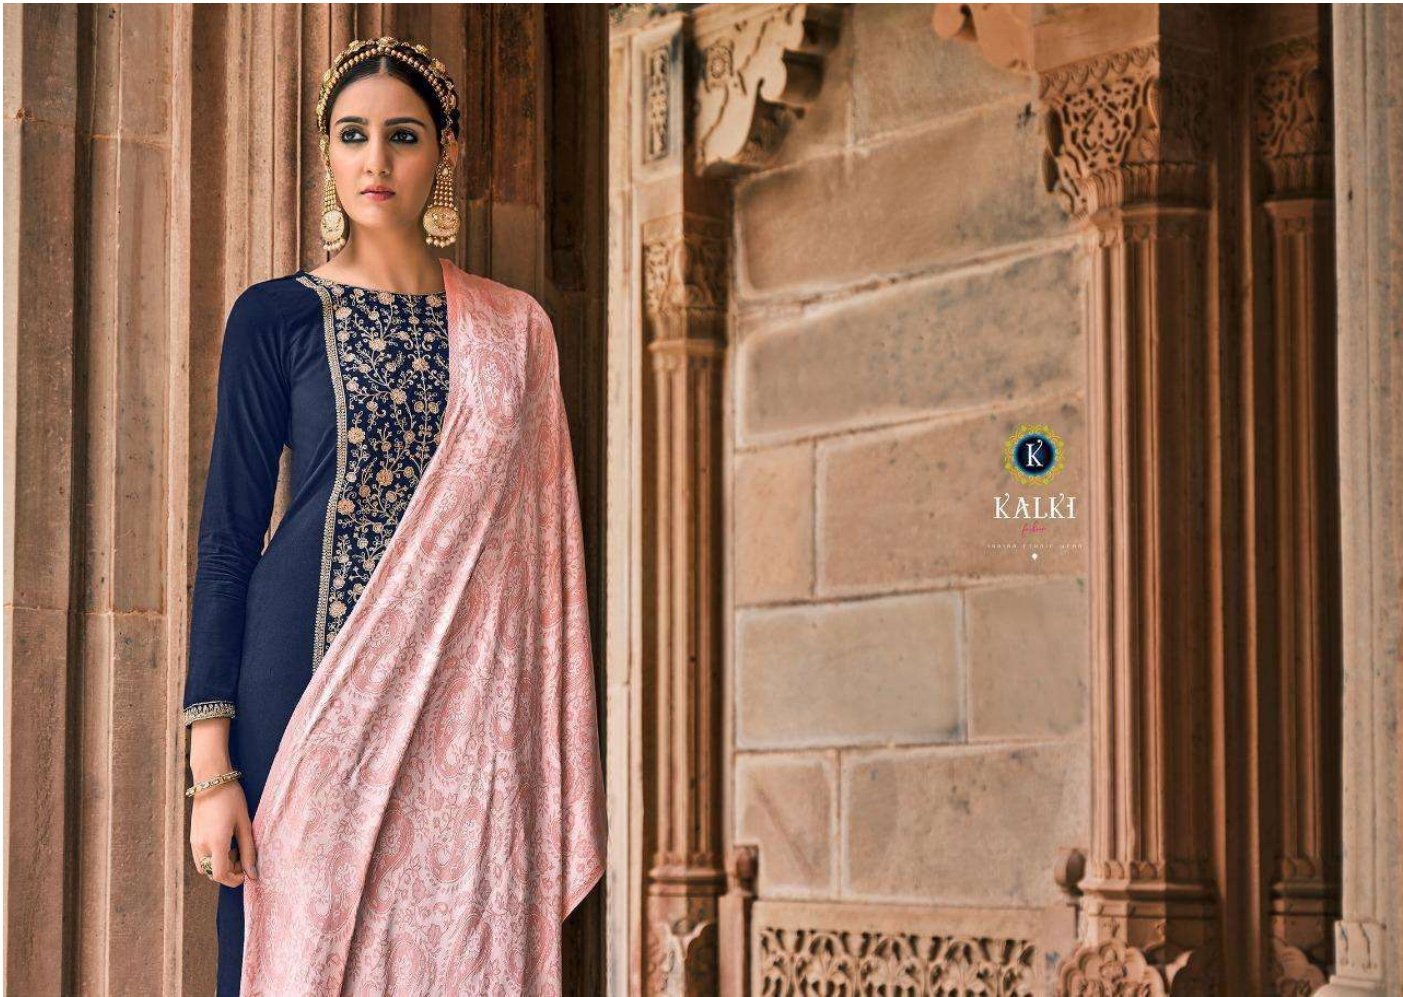

KALKI

INDIA'S FINEST WEAVE