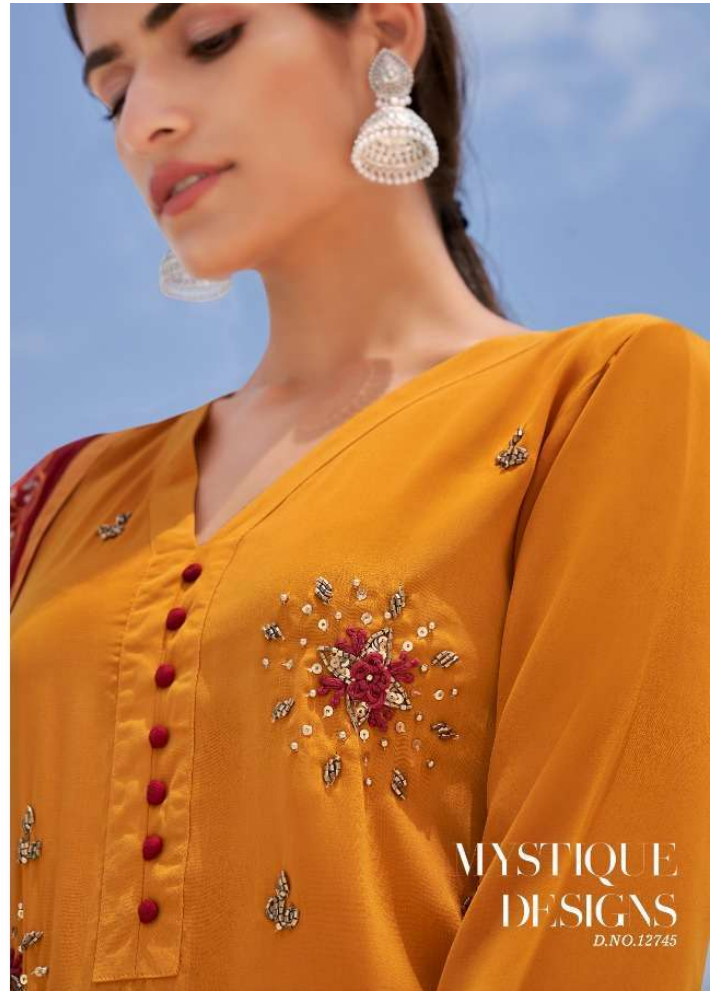

Kalaroop

NAIRA

Kalaroop

NAIRA

**LAVISH
LOOK**

SOFT AND SUPPLE, THIS
SAREE IS SURE TO MAKE YOU
LOOK ENTICING.

D.NO.12743

MYSTIQUE DESIGNS

Designs that enhance your personality.

D.NO.12742

THE GLORY TOUCH

SOFT AND SUPPLE, THIS DRESS IS BUILT TO MAKE YOU LOOK OUTSIDE.

GLAM SHINES

LUXURY BRILLIANT TONES WITH ITS PREMIUM RANGE OF FABRIC.

**THE GLORY
TOUCH**

SOFT AND SUPPLE, THIS DRESS IS SURE TO MAKE YOU LOOK ENTICING.
D.NO.12741

MYSTIQUE DESIGNS
Designs that enhance your personality.

D.NO.12746

D.NO.12741

D.NO.12742

D.NO.12743

D.NO.12744

D.NO.12745