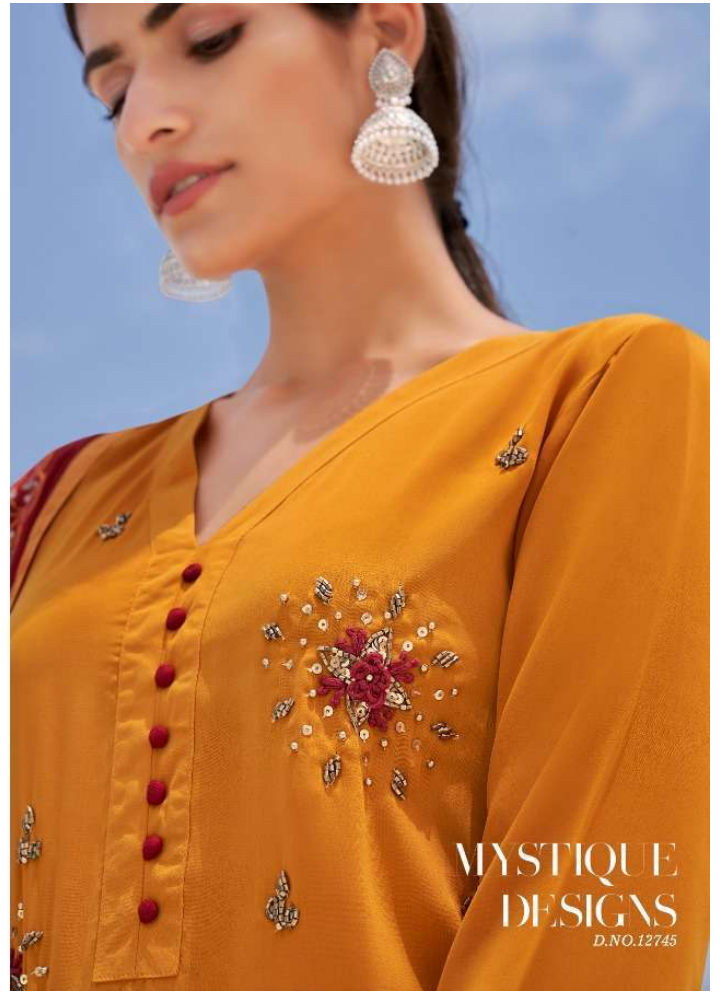

Kalaroop

NAIRA

Kalaroop

NAIRA

LAVISH LOOK

SOFT AND SUPPLE, THIS
SAREE IS SURE TO MAKE YOU
LOOK ENTICING.

D.NO.12743

MYSTIQUE DESIGNS

Designs that enhance your personality.

D.NO.12742

THE GLORY TOUCH

SOFT AND SUPPLE, THIS DRESS IS SURE TO MAKE YOU LOOK OUTSTANDING

GLAM SHINES

LUXURY BRILLIANT TONES WITH ITS PREMIUM RANGE OF FABRIC.

THE GLORY TOUCH

SOFT AND SUPPLE, THIS DRESS IS SURE TO MAKE YOU LOOK ENTICING.
D.NO.12741

MYSTIQUE DESIGNS
Designs that enhance your personality.

D.NO.12746

D.NO.12741

D.NO.12742

D.NO.12743

D.NO.12744

D.NO.12745