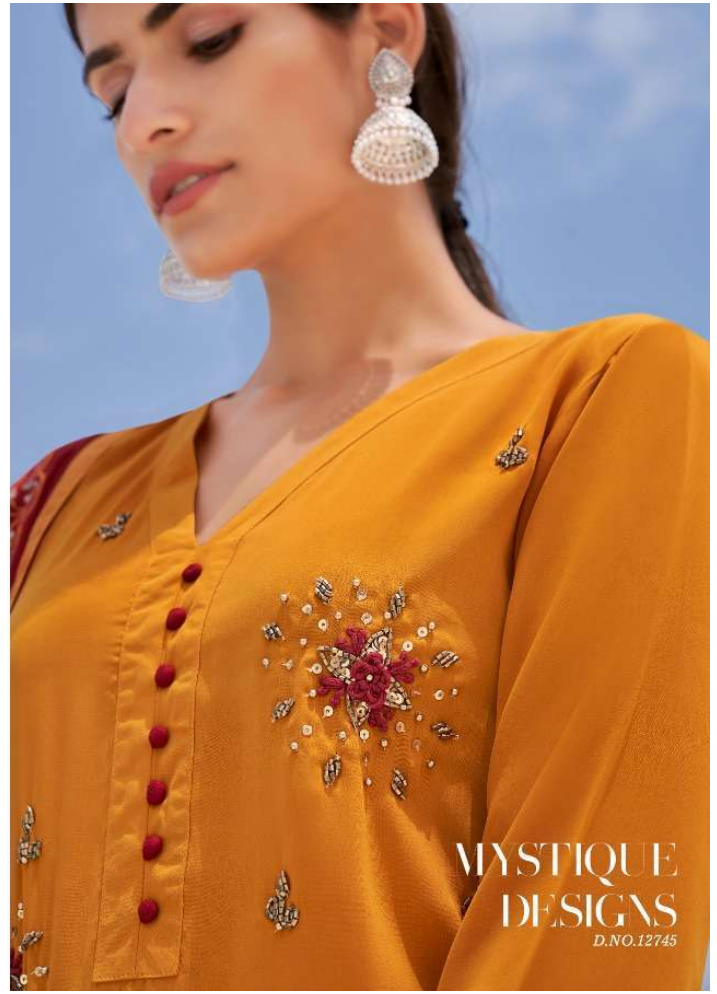

Kalaroop

NAIRA

Kalaroop

NAIRA

**LAVISH
LOOK**

SOFT AND SUPPLE, THIS
SAREE IS SURE TO MAKE YOU
LOOK ENTICING.

D.NO.12743

MYSTIQUE DESIGNS

Designs that enhance your personality.

D.NO.12742

THE GLORY TOUCH

SOFT AND SUPPLE, THIS DRESS IS BUILT TO MAKE YOU LOOK OUTSIDE

GLAM SHINES

LUXURY BRILLIANT TONES WITH ITS PREMIUM RANGE OF FABRIC.

THE GLORY TOUCH

SOFT AND SUPPLE, THIS DRESS IS SURE TO MAKE YOU LOOK ENTICING.
D.NO.12741

MYSTIQUE DESIGNS
Designs that enhance your personality.

D.NO.12746

D.NO.12741

D.NO.12742

D.NO.12743

D.NO.12744

D.NO.12745