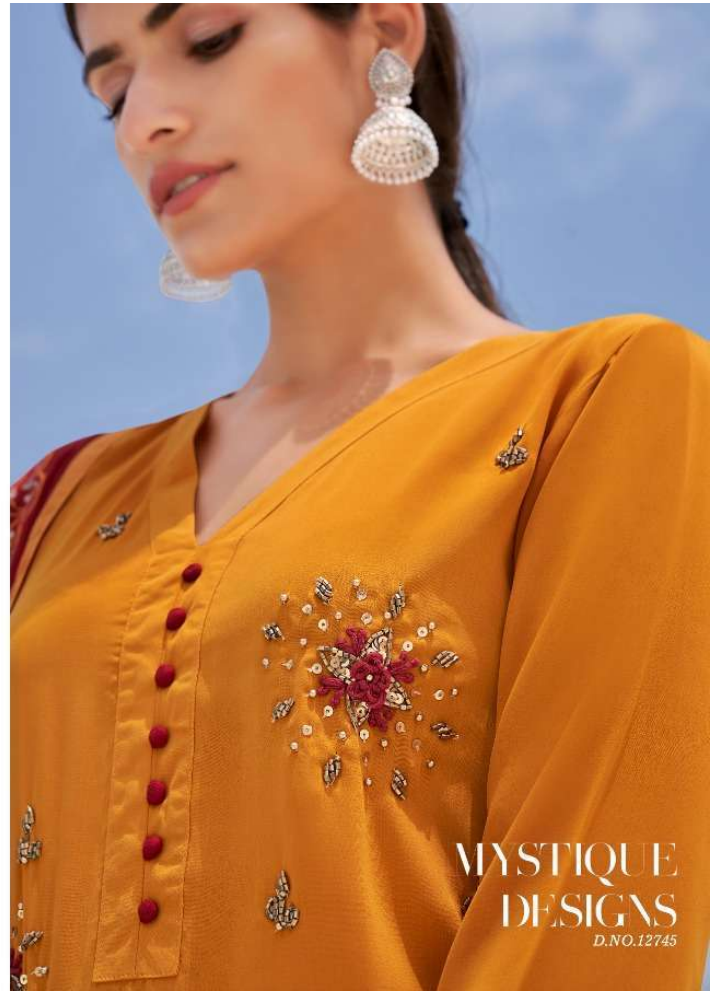

*Kalaroop*

NAIRA

*Kalaroop*

NAIRA

**LAVISH  
LOOK**

SOFT AND SUPPLE, THIS  
SAREE IS SURE TO MAKE YOU  
LOOK ENTICING.  
D.NO.12743

**MYSTIQUE DESIGNS**

*Designs that enhance your personality.*

# THE GLORY TOUCH

SOFT AND SUPPLE, THIS DRESS IS BUILT TO MAKE YOU LOOK OUTSIDE.

## THE GLORY TOUCH

SOFT AND SUPPLE, THIS DRESS IS SURE TO MAKE YOU LOOK ENTICING.  
D.NO.12741

**MYSTIQUE DESIGNS**  
Designs that enhance your personality.

D.NO.12746

D.NO.12741

D.NO.12742

D.NO.12743

D.NO.12744