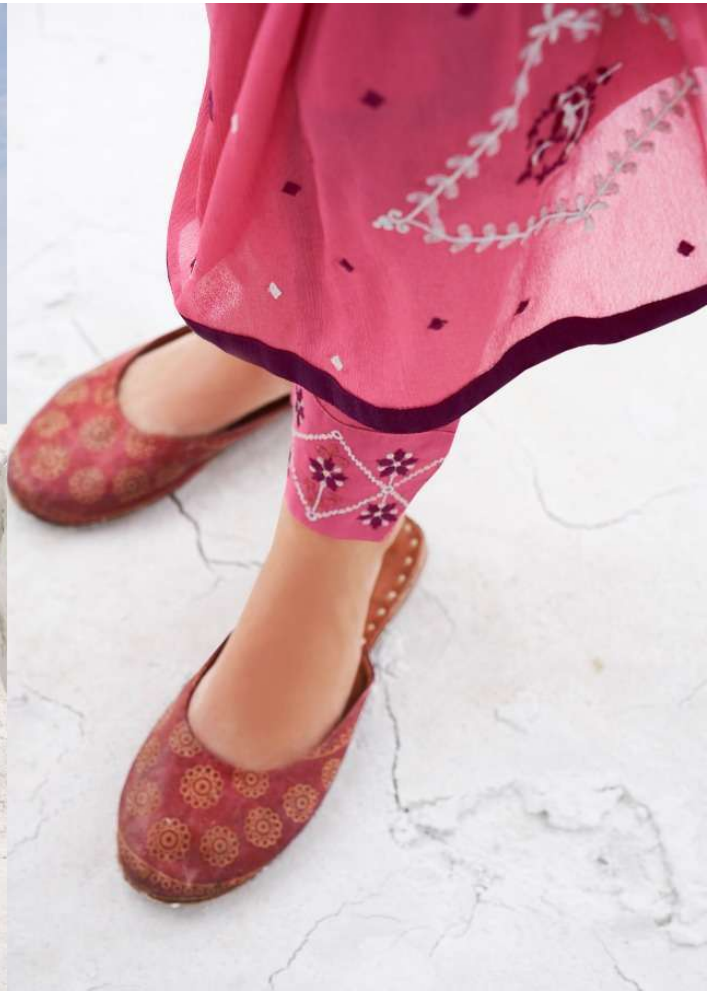

THE GLORY TOUCH