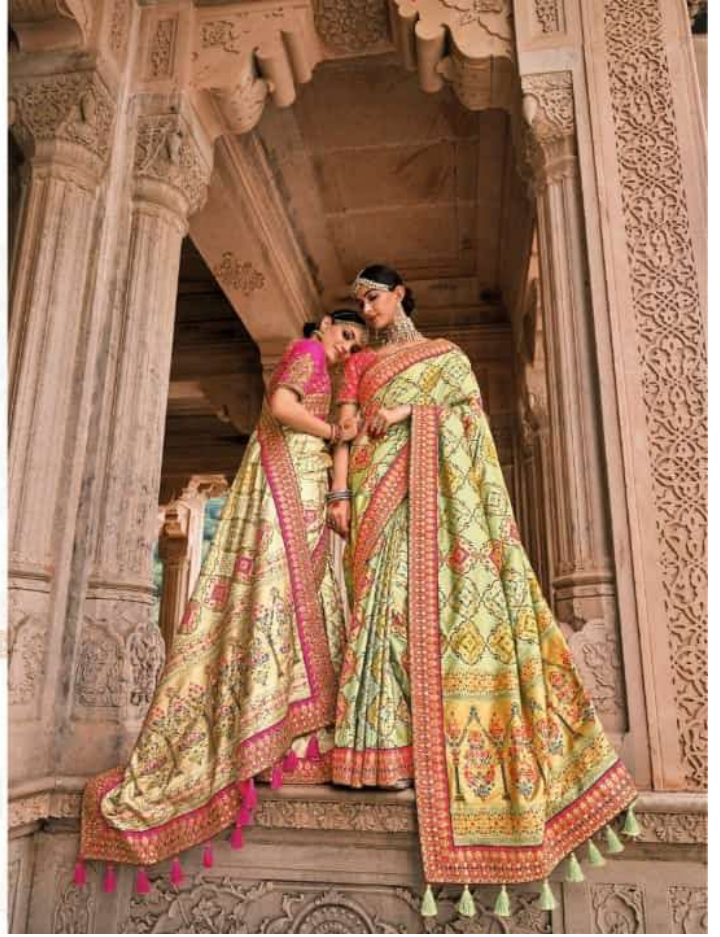

For your Manni dress both in every and your full for your Manni dress

M. N. Chatter

5803

"It's your blouse to a little more every and your pallu to a little more long" - It's in our shirt to blend it!

5802

5802

Me N' Colors

"De gouden Mandala is het een sjaal en voor jullie is het een kopsel" Dit is een sjaal in Mandala

5804

M N Colors

FANCY DESIGNER SAREE

D.NO.	DESCRIPTION	BLOUSE	RATE
5801	BANDHEJ PATOLA PURE SILK SAREE	PLAIN & HAND WORK	4999
5802	PATAN PATOLA PURE SILK SAREE	PLAIN & HAND WORK	6315
5803	PATAN PATOLA PURE SILK SAREE	PLAIN & HAND WORK	4999
5804	BANDHEJ PATOLA PURE SILK SAREE	PLAIN & HAND WORK	5845
5805	BANDHEJ PATOLA PURE SILK SAREE	PLAIN & HAND WORK	4999
5806	PATAN PATOLA PURE SILK SAREE	PLAIN & HAND WORK	4999
5807	BANDHEJ PATOLA PURE SILK SAREE	PLAIN & HAND WORK	4999
5808	PATAN PATOLA PURE SILK SAREE	PLAIN & HAND WORK	5525
5809	BANDHEJ PATOLA PURE SILK SAREE	PLAIN & HAND WORK	6315
5810	PATAN PATOLA PURE SILK SAREE	PLAIN & HAND WORK	4999
5811	BANDHEJ PATOLA PURE SILK SAREE	PLAIN & HAND WORK	5845
5812	BANDHEJ PATOLA PURE SILK SAREE	PLAIN & HAND WORK	4999
5813	BANDHEJ PATOLA PURE SILK SAREE	PLAIN & HAND WORK	6315
5814	BANDHEJ PATOLA PURE SILK SAREE	PLAIN & HAND WORK	4999
5815	BANDHEJ PATOLA PURE SILK SAREE	PLAIN & HAND WORK	5845
5816	PATAN PATOLA PURE SILK SAREE	PLAIN & HAND WORK	4999
5817	BANDHEJ PATOLA PURE SILK SAREE	PLAIN & HAND WORK	4999
5818	PATAN PATOLA PURE SILK SAREE	PLAIN & HAND WORK	5525
5819	PATAN PATOLA PURE SILK SAREE	PLAIN & HAND WORK	6315
5% GST EXTRA			