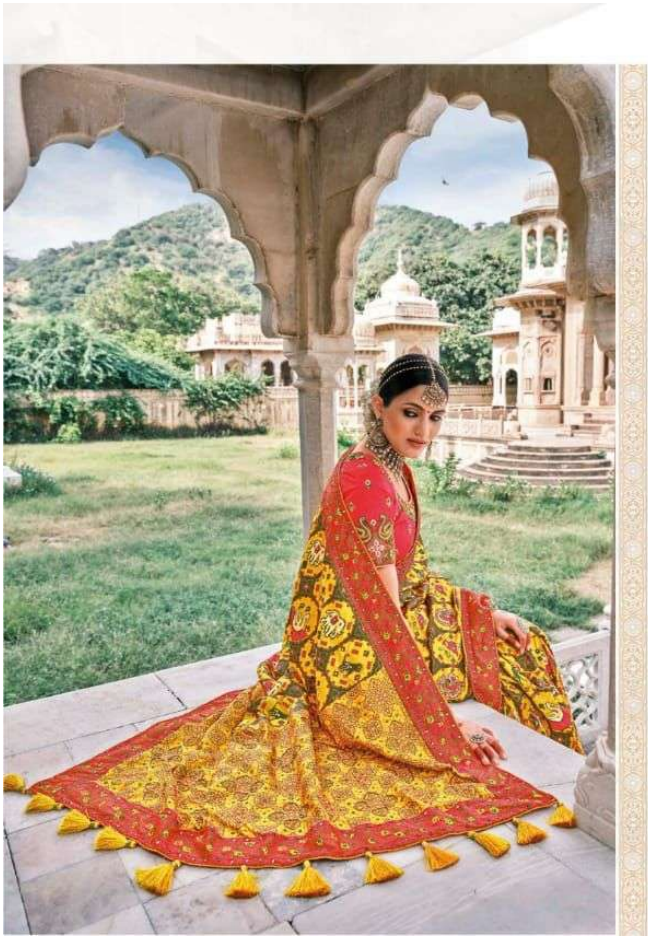

For your Manni dress both in every and your full for your Manni dress

M. N. Chatter

5803

"It's your blouse to a little more every and your pallu to a little more long" - It's in our shirt to blend it!

5802

5802

Me N' Colors

"De gouden Mandala is het een sjaal en voor jullie is het een kopsel" Dit is een sjaal in Mandala

5804

M N Colors

FANCY DESIGNER SAREE

D.NO.	DESCRIPTION	BLOUSE	RATE
5801	BANDHEJ PATOLA PURE SILK SAREE	PLAIN & HAND WORK	4999
5802	PATAN PATOLA PURE SILK SAREE	PLAIN & HAND WORK	6315
5803	PATAN PATOLA PURE SILK SAREE	PLAIN & HAND WORK	4999
5804	BANDHEJ PATOLA PURE SILK SAREE	PLAIN & HAND WORK	5845
5805	BANDHEJ PATOLA PURE SILK SAREE	PLAIN & HAND WORK	4999
5806	PATAN PATOLA PURE SILK SAREE	PLAIN & HAND WORK	4999
5807	BANDHEJ PATOLA PURE SILK SAREE	PLAIN & HAND WORK	4999
5808	PATAN PATOLA PURE SILK SAREE	PLAIN & HAND WORK	5525
5809	BANDHEJ PATOLA PURE SILK SAREE	PLAIN & HAND WORK	6315
5810	PATAN PATOLA PURE SILK SAREE	PLAIN & HAND WORK	4999
5811	BANDHEJ PATOLA PURE SILK SAREE	PLAIN & HAND WORK	5845
5812	BANDHEJ PATOLA PURE SILK SAREE	PLAIN & HAND WORK	4999
5813	BANDHEJ PATOLA PURE SILK SAREE	PLAIN & HAND WORK	6315
5814	BANDHEJ PATOLA PURE SILK SAREE	PLAIN & HAND WORK	4999
5815	BANDHEJ PATOLA PURE SILK SAREE	PLAIN & HAND WORK	5845
5816	PATAN PATOLA PURE SILK SAREE	PLAIN & HAND WORK	4999
5817	BANDHEJ PATOLA PURE SILK SAREE	PLAIN & HAND WORK	4999
5818	PATAN PATOLA PURE SILK SAREE	PLAIN & HAND WORK	5525
5819	PATAN PATOLA PURE SILK SAREE	PLAIN & HAND WORK	6315
5% GST EXTRA			