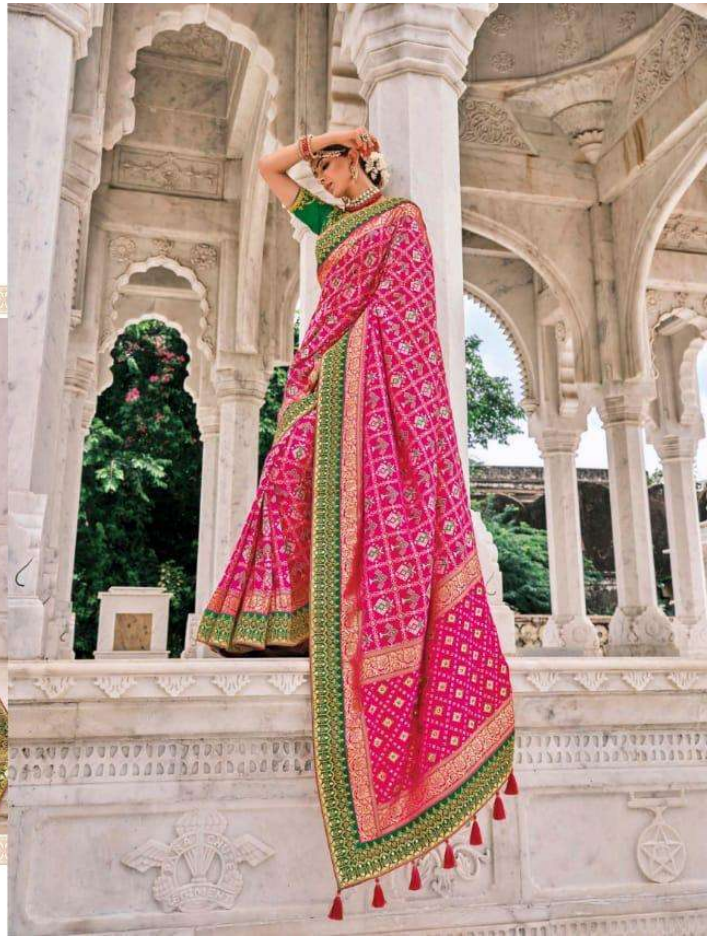

M. N. Chatter

5803