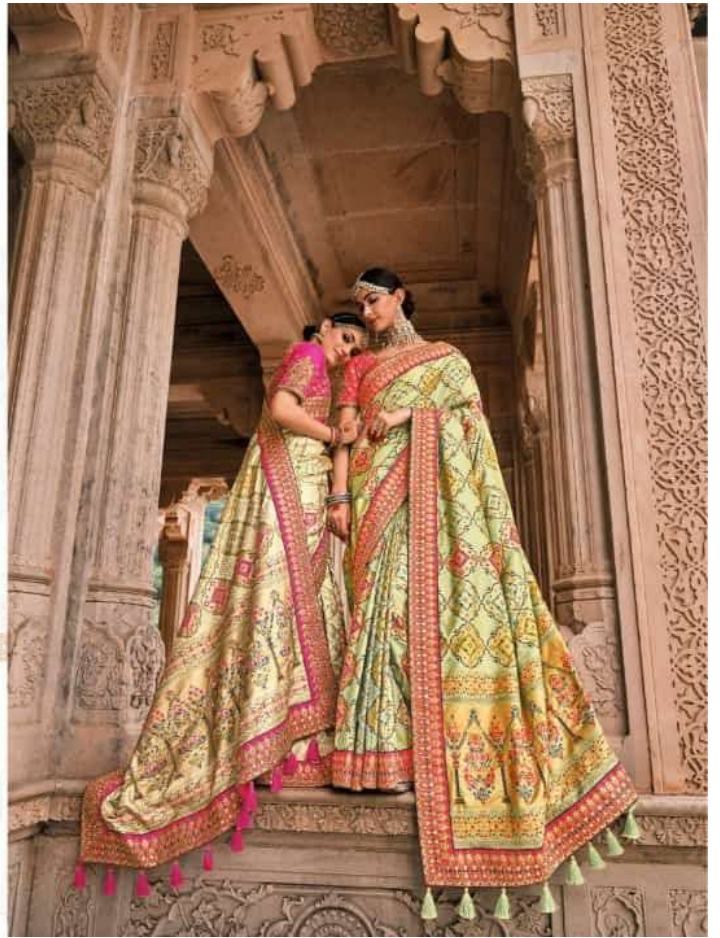

5803

*"It's your blouse that tells you every one's pulling the wool over your eyes. It's in your blouse that you tell it."*

5802

5808

Shri Shri Shri

5802

Me N' Colors

"De gouden Mandala is het een sjaal en voor jullie is het een kledingstuk. Het is een sjaal in Mandala"

5804

M N Colors

**FANCY DESIGNER SAREE**

D.NO.	DESCRIPTION	BLOUSE	RATE
5801	BANDHEJ PATOLA PURE SILK SAREE	PLAIN & HAND WORK	4999
5802	PATAN PATOLA PURE SILK SAREE	PLAIN & HAND WORK	6315
5803	PATAN PATOLA PURE SILK SAREE	PLAIN & HAND WORK	4999
5804	BANDHEJ PATOLA PURE SILK SAREE	PLAIN & HAND WORK	5845
5805	BANDHEJ PATOLA PURE SILK SAREE	PLAIN & HAND WORK	4999
5806	PATAN PATOLA PURE SILK SAREE	PLAIN & HAND WORK	4999
5807	BANDHEJ PATOLA PURE SILK SAREE	PLAIN & HAND WORK	4999
5808	PATAN PATOLA PURE SILK SAREE	PLAIN & HAND WORK	5525
5809	BANDHEJ PATOLA PURE SILK SAREE	PLAIN & HAND WORK	6315
5810	PATAN PATOLA PURE SILK SAREE	PLAIN & HAND WORK	4999
5811	BANDHEJ PATOLA PURE SILK SAREE	PLAIN & HAND WORK	5845
5812	BANDHEJ PATOLA PURE SILK SAREE	PLAIN & HAND WORK	4999
5813	BANDHEJ PATOLA PURE SILK SAREE	PLAIN & HAND WORK	6315
5814	BANDHEJ PATOLA PURE SILK SAREE	PLAIN & HAND WORK	4999
5815	BANDHEJ PATOLA PURE SILK SAREE	PLAIN & HAND WORK	5845
5816	PATAN PATOLA PURE SILK SAREE	PLAIN & HAND WORK	4999
5817	BANDHEJ PATOLA PURE SILK SAREE	PLAIN & HAND WORK	4999
5818	PATAN PATOLA PURE SILK SAREE	PLAIN & HAND WORK	5525
5819	PATAN PATOLA PURE SILK SAREE	PLAIN & HAND WORK	6315
<b>5% GST EXTRA</b>			