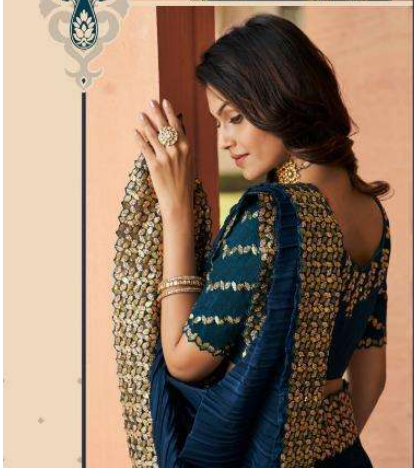

DESIGNER

- Festive hues -  
6809

Sulakshmi  
SAREES

- Style Decoded -  
6810

Sulakshmi  
SAREES  
6812

Sulakshmi  
SAREES  
6812

6801

6802