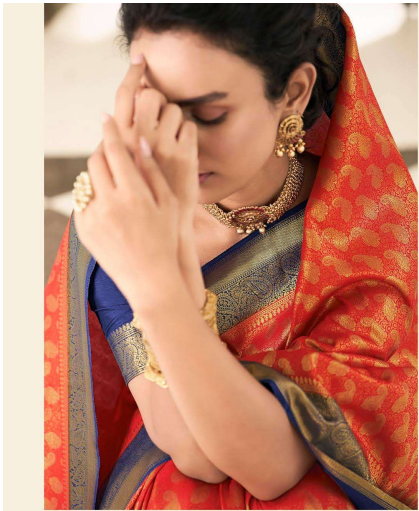

*Pankh*TM

• timeless elegance •

Parampara Silk

Pankh
Standard Elegance
801

Pankh
Magnificent
drapes
804

Pankh
timeless elegance

806

A large pink background with decorative elements. In the center, there is a logo for 'Pankh' with a yellow leaf icon and the tagline 'timeless elegance'. Below the logo, the text 'Magnificent drapes' is written in a cursive font, followed by the number '810' and a diamond-shaped geometric pattern. In the bottom right corner, there is a white line-art illustration of a plant with leaves and a circular element.