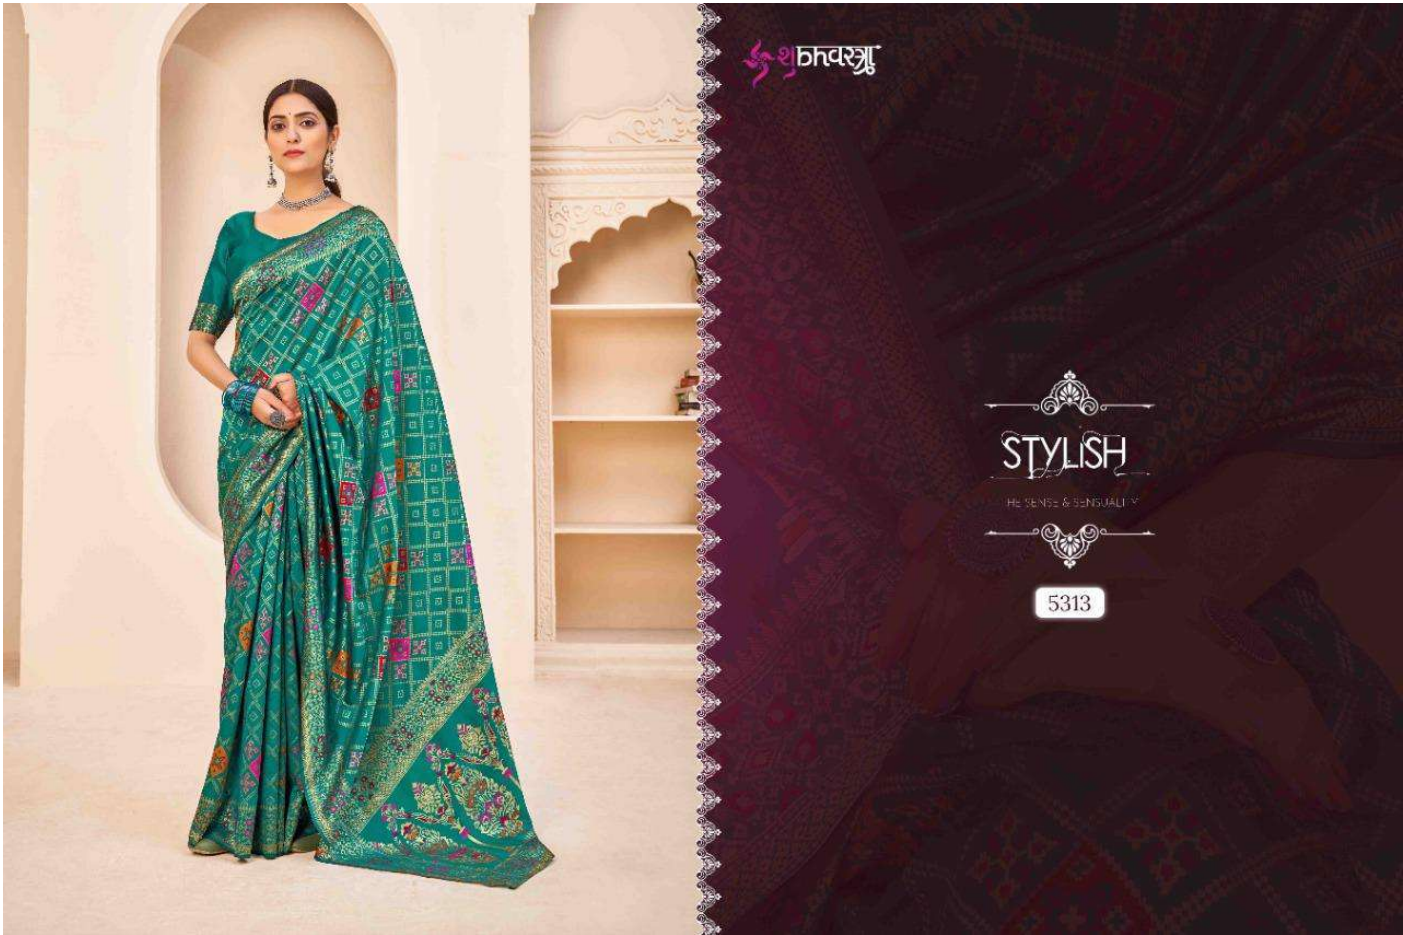

श्रीधर

STYLISH
THE SENSE & SENSUALITY

5313