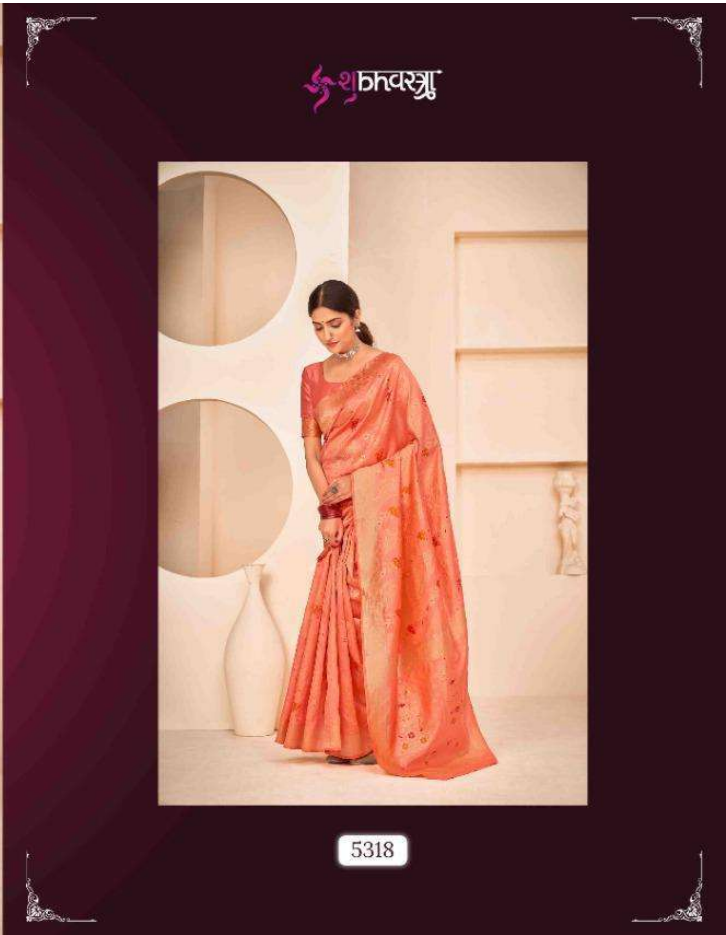

5316

श्री भवराज

TREND  
FABULOUS AT EVERY AGE

5316

5317

— — — — —  
DRAPE  
YOU ARE WHO YOU WEAR  
— — — — —

शिवरत्ना  
5317

शिवरत्न

# RAJWADI

VOL. 4

Design NO. (SKU)	Saree Color	Saree Fabric	Blouse Fabric	Saree Length	Blouse Work	Blouse Type	Saree & Blouse Work	KG
5311	Black	Banarasi Silk	Banarasi Silk	5.5 MTR	80 CM	UN-Stitched	Banarasi With Patola Weaving Silk	1 KG
5312	Red	Banarasi Silk	Banarasi Silk	5.5 MTR	80 CM	UN-Stitched	Banarasi Weaving Silk	1 KG
5313	Teal Green	Banarasi Silk	Banarasi Silk	5.5 MTR	80 CM	UN-Stitched	Banarasi With Patola Weaving Silk	1 KG
5314	Deep Pink	Banarasi Silk	Banarasi Silk	5.5 MTR	80 CM	UN-Stitched	Banarasi Weaving Silk	1 KG
5315	Dark Green	Banarasi Silk	Banarasi Silk	5.5 MTR	80 CM	UN-Stitched	Banarasi Weaving Silk	1 KG
5316	Peach	Banarasi Silk	Banarasi Silk	5.5 MTR	80 CM	UN-Stitched	Banarasi With Patola Weaving Silk	1 KG
5317	Light Green	Banarasi Silk	Banarasi Silk	5.5 MTR	80 CM	UN-Stitched	Banarasi With Patola Weaving Silk	1 KG
5318	Peach	Banarasi Silk	Banarasi Silk	5.5 MTR	80 CM	UN-Stitched	Banarasi Weaving Silk	1 KG