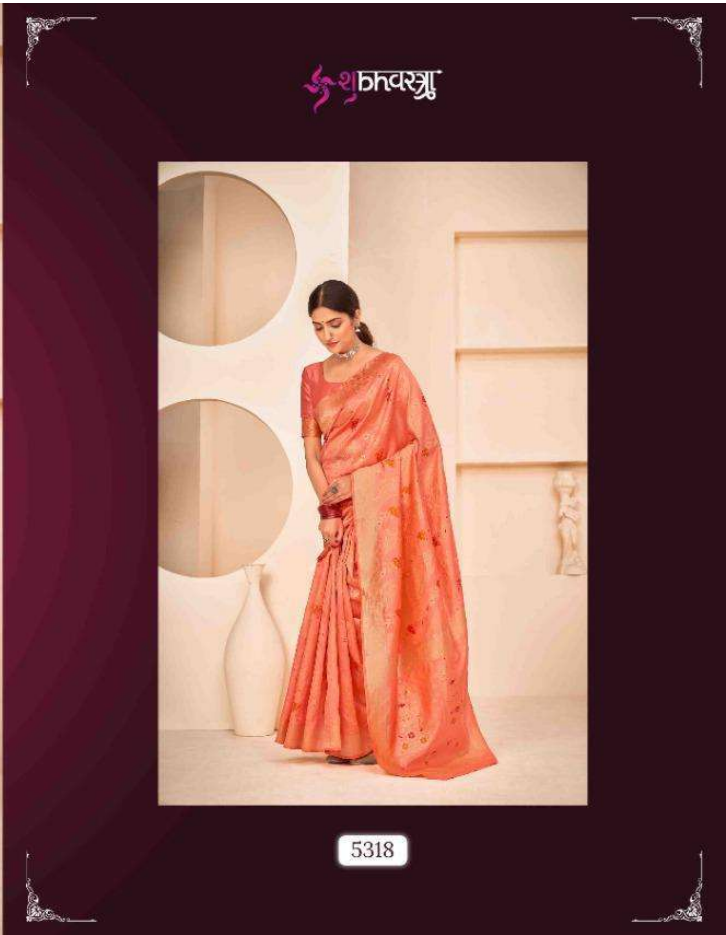

5316

श्री भवराज

TREND  
FABULOUS AT EVERY AGE

5316

5317

— — —  
DRAPE  
YOU ARE WHO YOU WEAR  
— — —

शिवरत्ना  
5317

# RAJWADI

VOL. 4

Design NO. (SKU)	Saree Color	Saree Fabric	Blouse Fabric	Saree Length	Blouse Work	Blouse Type	Saree & Blouse Work	KG
5311	Black	Banarasi Silk	Banarasi Silk	5.5 MTR	80 CM	UN-Stitched	Banarasi With Patola Weaving Silk	1 KG
5312	Red	Banarasi Silk	Banarasi Silk	5.5 MTR	80 CM	UN-Stitched	Banarasi Weaving Silk	1 KG
5313	Teal Green	Banarasi Silk	Banarasi Silk	5.5 MTR	80 CM	UN-Stitched	Banarasi With Patola Weaving Silk	1 KG
5314	Deep Pink	Banarasi Silk	Banarasi Silk	5.5 MTR	80 CM	UN-Stitched	Banarasi Weaving Silk	1 KG
5315	Dark Green	Banarasi Silk	Banarasi Silk	5.5 MTR	80 CM	UN-Stitched	Banarasi Weaving Silk	1 KG
5316	Peach	Banarasi Silk	Banarasi Silk	5.5 MTR	80 CM	UN-Stitched	Banarasi With Patola Weaving Silk	1 KG
5317	Light Green	Banarasi Silk	Banarasi Silk	5.5 MTR	80 CM	UN-Stitched	Banarasi With Patola Weaving Silk	1 KG
5318	Peach	Banarasi Silk	Banarasi Silk	5.5 MTR	80 CM	UN-Stitched	Banarasi Weaving Silk	1 KG