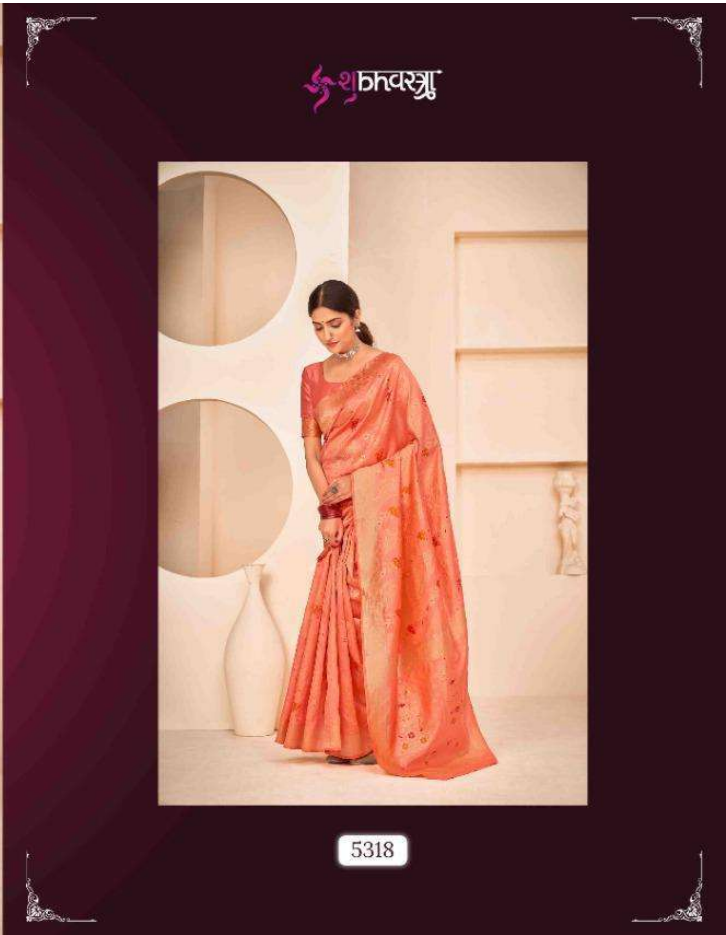

5316

श्री भवराज

TREND  
FABULOUS AT EVERY AGE

5316

5317

— — — — —  
DRAPE  
YOU ARE WHO YOU WEAR  
— — — — —

शिवरत्ना  
5317

# RAJWADI

VOL. 4

Design NO. (SKU)	Saree Color	Saree Fabric	Blouse Fabric	Saree Length	Blouse Work	Blouse Type	Saree & Blouse Work	KG
5311	Black	Banarasi Silk	Banarasi Silk	5.5 MTR	80 CM	UN-Stitched	Banarasi With Patola Weaving Silk	1 KG
5312	Red	Banarasi Silk	Banarasi Silk	5.5 MTR	80 CM	UN-Stitched	Banarasi Weaving Silk	1 KG
5313	Teal Green	Banarasi Silk	Banarasi Silk	5.5 MTR	80 CM	UN-Stitched	Banarasi With Patola Weaving Silk	1 KG
5314	Deep Pink	Banarasi Silk	Banarasi Silk	5.5 MTR	80 CM	UN-Stitched	Banarasi Weaving Silk	1 KG
5315	Dark Green	Banarasi Silk	Banarasi Silk	5.5 MTR	80 CM	UN-Stitched	Banarasi Weaving Silk	1 KG
5316	Peach	Banarasi Silk	Banarasi Silk	5.5 MTR	80 CM	UN-Stitched	Banarasi With Patola Weaving Silk	1 KG
5317	Light Green	Banarasi Silk	Banarasi Silk	5.5 MTR	80 CM	UN-Stitched	Banarasi With Patola Weaving Silk	1 KG
5318	Peach	Banarasi Silk	Banarasi Silk	5.5 MTR	80 CM	UN-Stitched	Banarasi Weaving Silk	1 KG