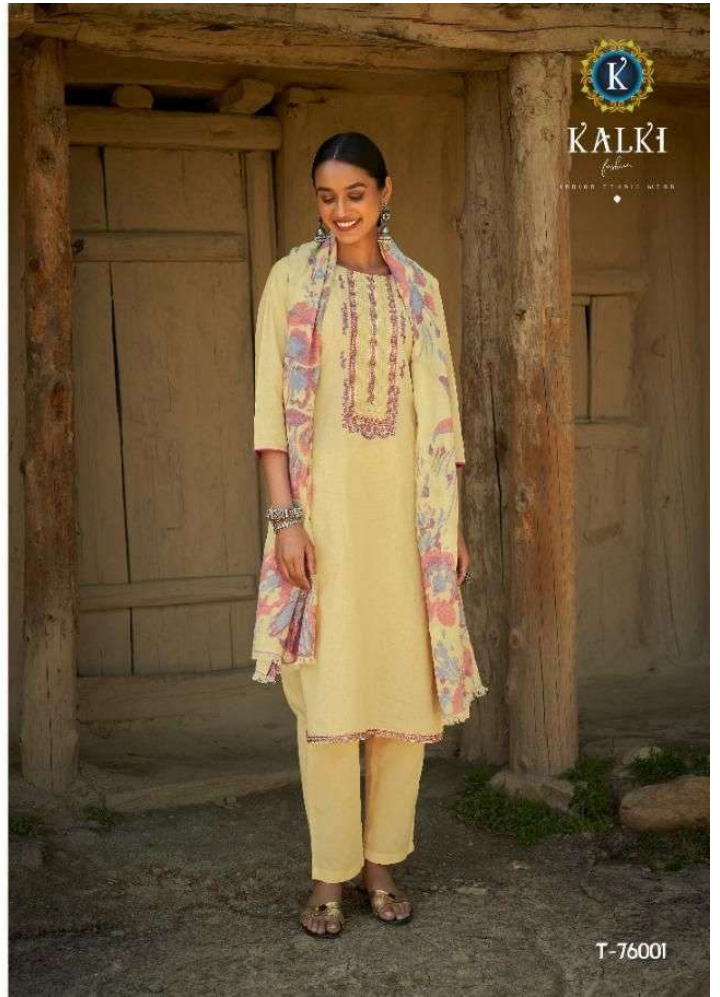

Menila

KALKI

Handmade Ethnic Wear

Menila

KALKI

Handmade Ethnic Wear

T-76001

T-76002

T-76003

T-76004

T-76005

T-76006

KALKI
Indian
SPOKE STREET MUMBAI

K
KALKI
L
L
L

T-76006

KALKI
fashion
ELEGANT & TIMELESS WEAR