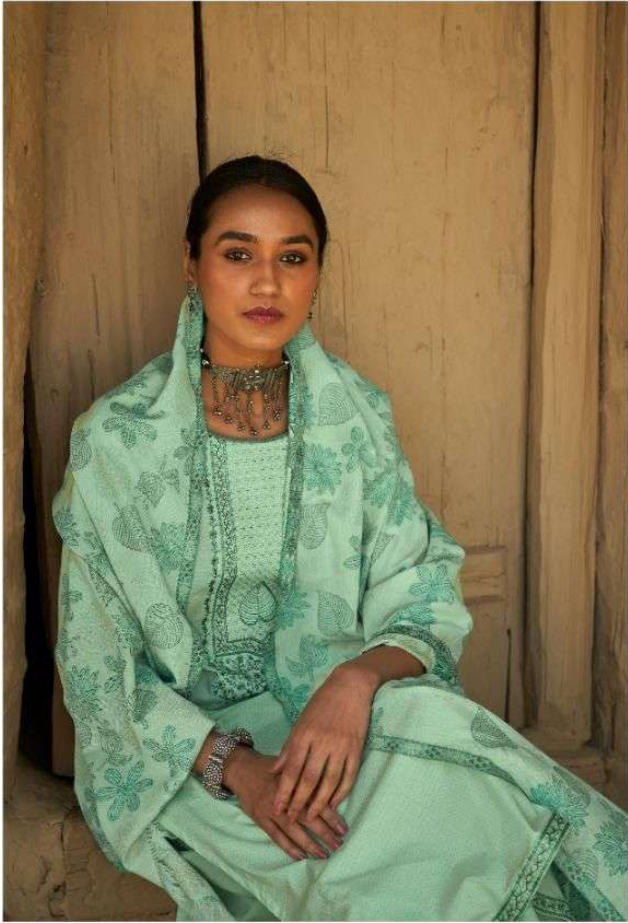

Menila

KALKI

Handmade Ethnic Wear

Menila

KALKI

Handmade Ethnic Wear

T-76001

T-76002

T-76003

T-76004

T-76005

T-76006

KALKI
Indian
SPOKE STREET MUMBAI

K
KALKI
L
L
L

T-76006

KALKI
fashion
ELEGANT & TIMELESS WEAR