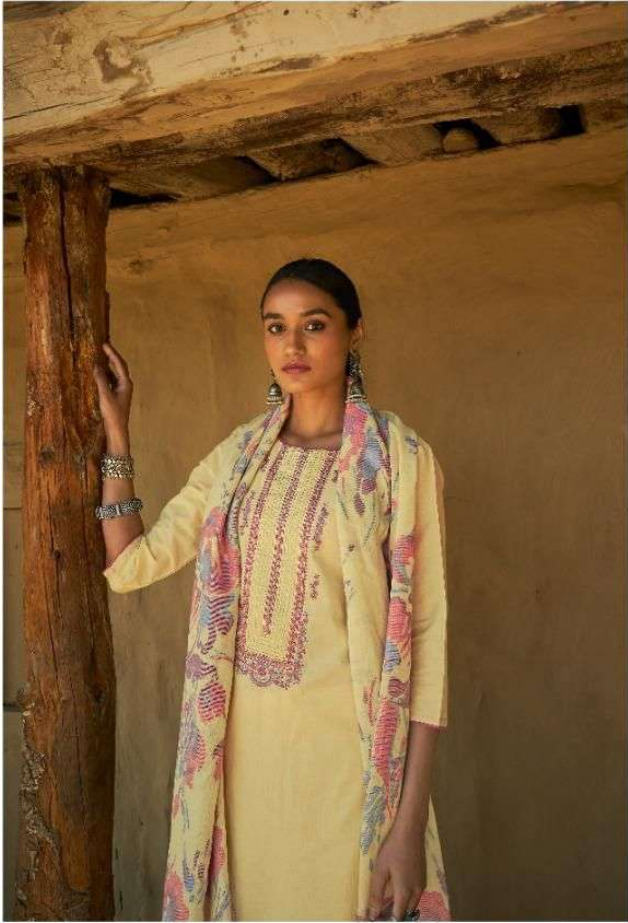

Menila

KALKI

Handmade Ethnic Wear

Menila

KALKI

Handmade Ethnic Wear

T-76001

T-76002

T-76003

T-76004

T-76005

T-76006

KALKI
Indian
SPOKE STREET MUMBAI

K
KALKI
L
L
L

T-76006

KALKI
fashion
ELEGANT & TIMELESS WEAR