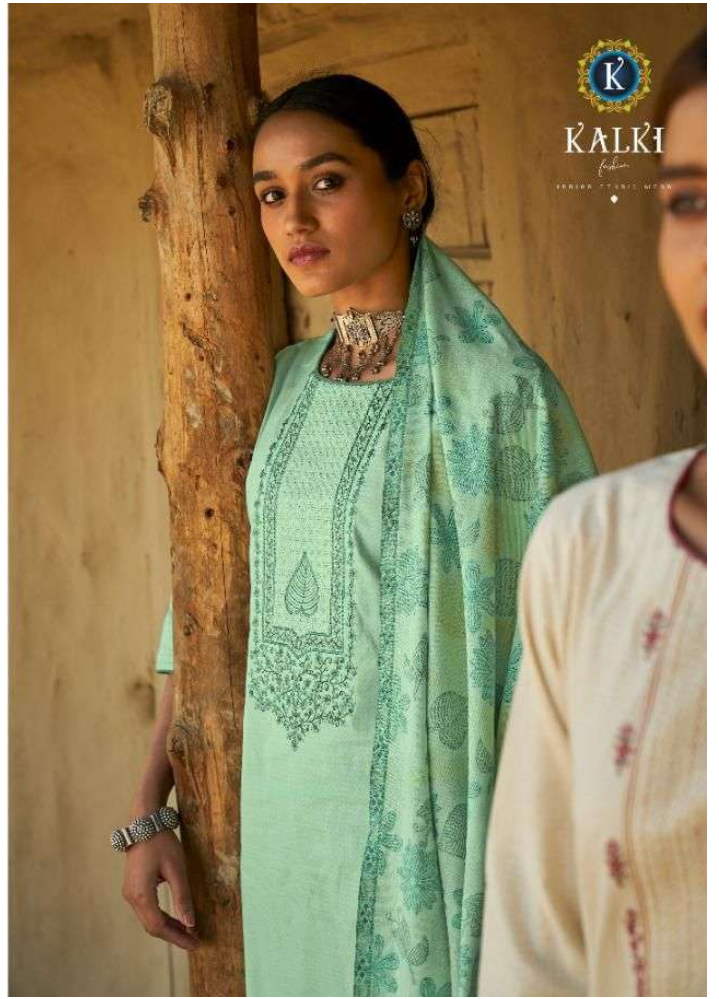

Menila

KALKI

Handmade Ethnic Wear

Menila

KALKI

Handmade Ethnic Wear

T-76001

T-76002

T-76003

T-76004

T-76005

T-76006

KALKI
Indian
SPOKE STREET MUMBAI

K
KALKI
L
L
L

T-76006

KALKI
fashion
ELEGANT & TIMELESS WEAR