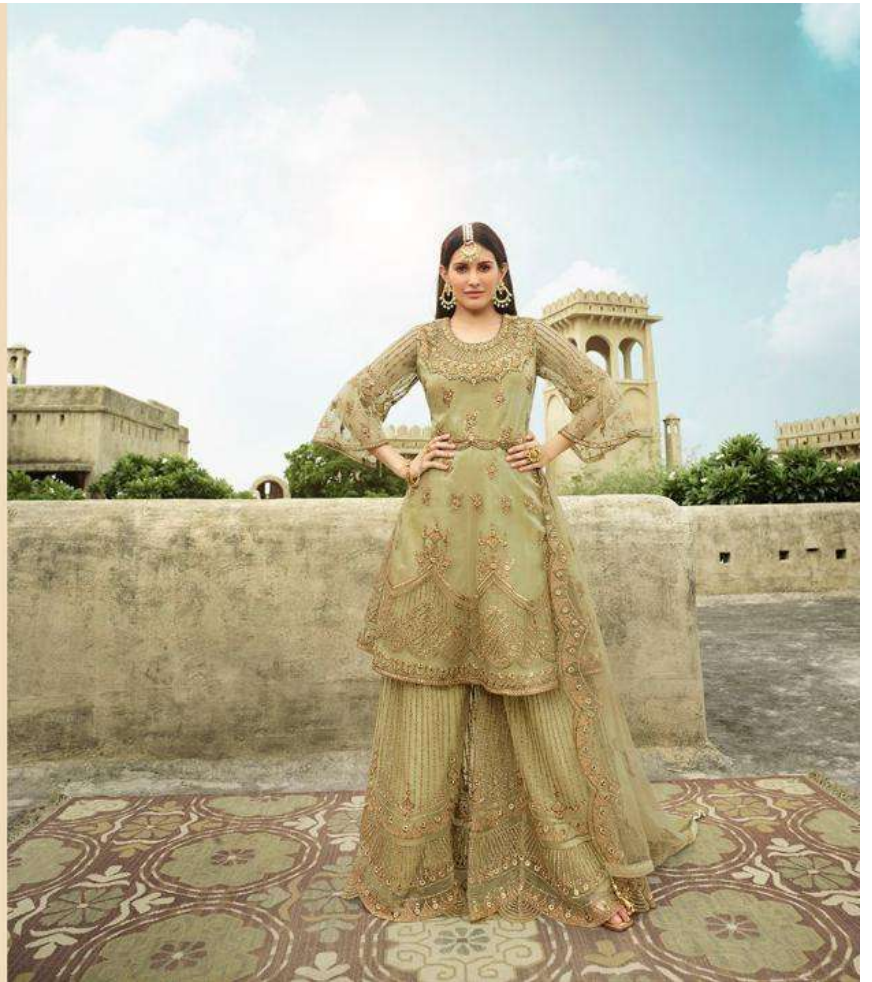

SIMAR®
-15050-

Elegant ✨ Radiance