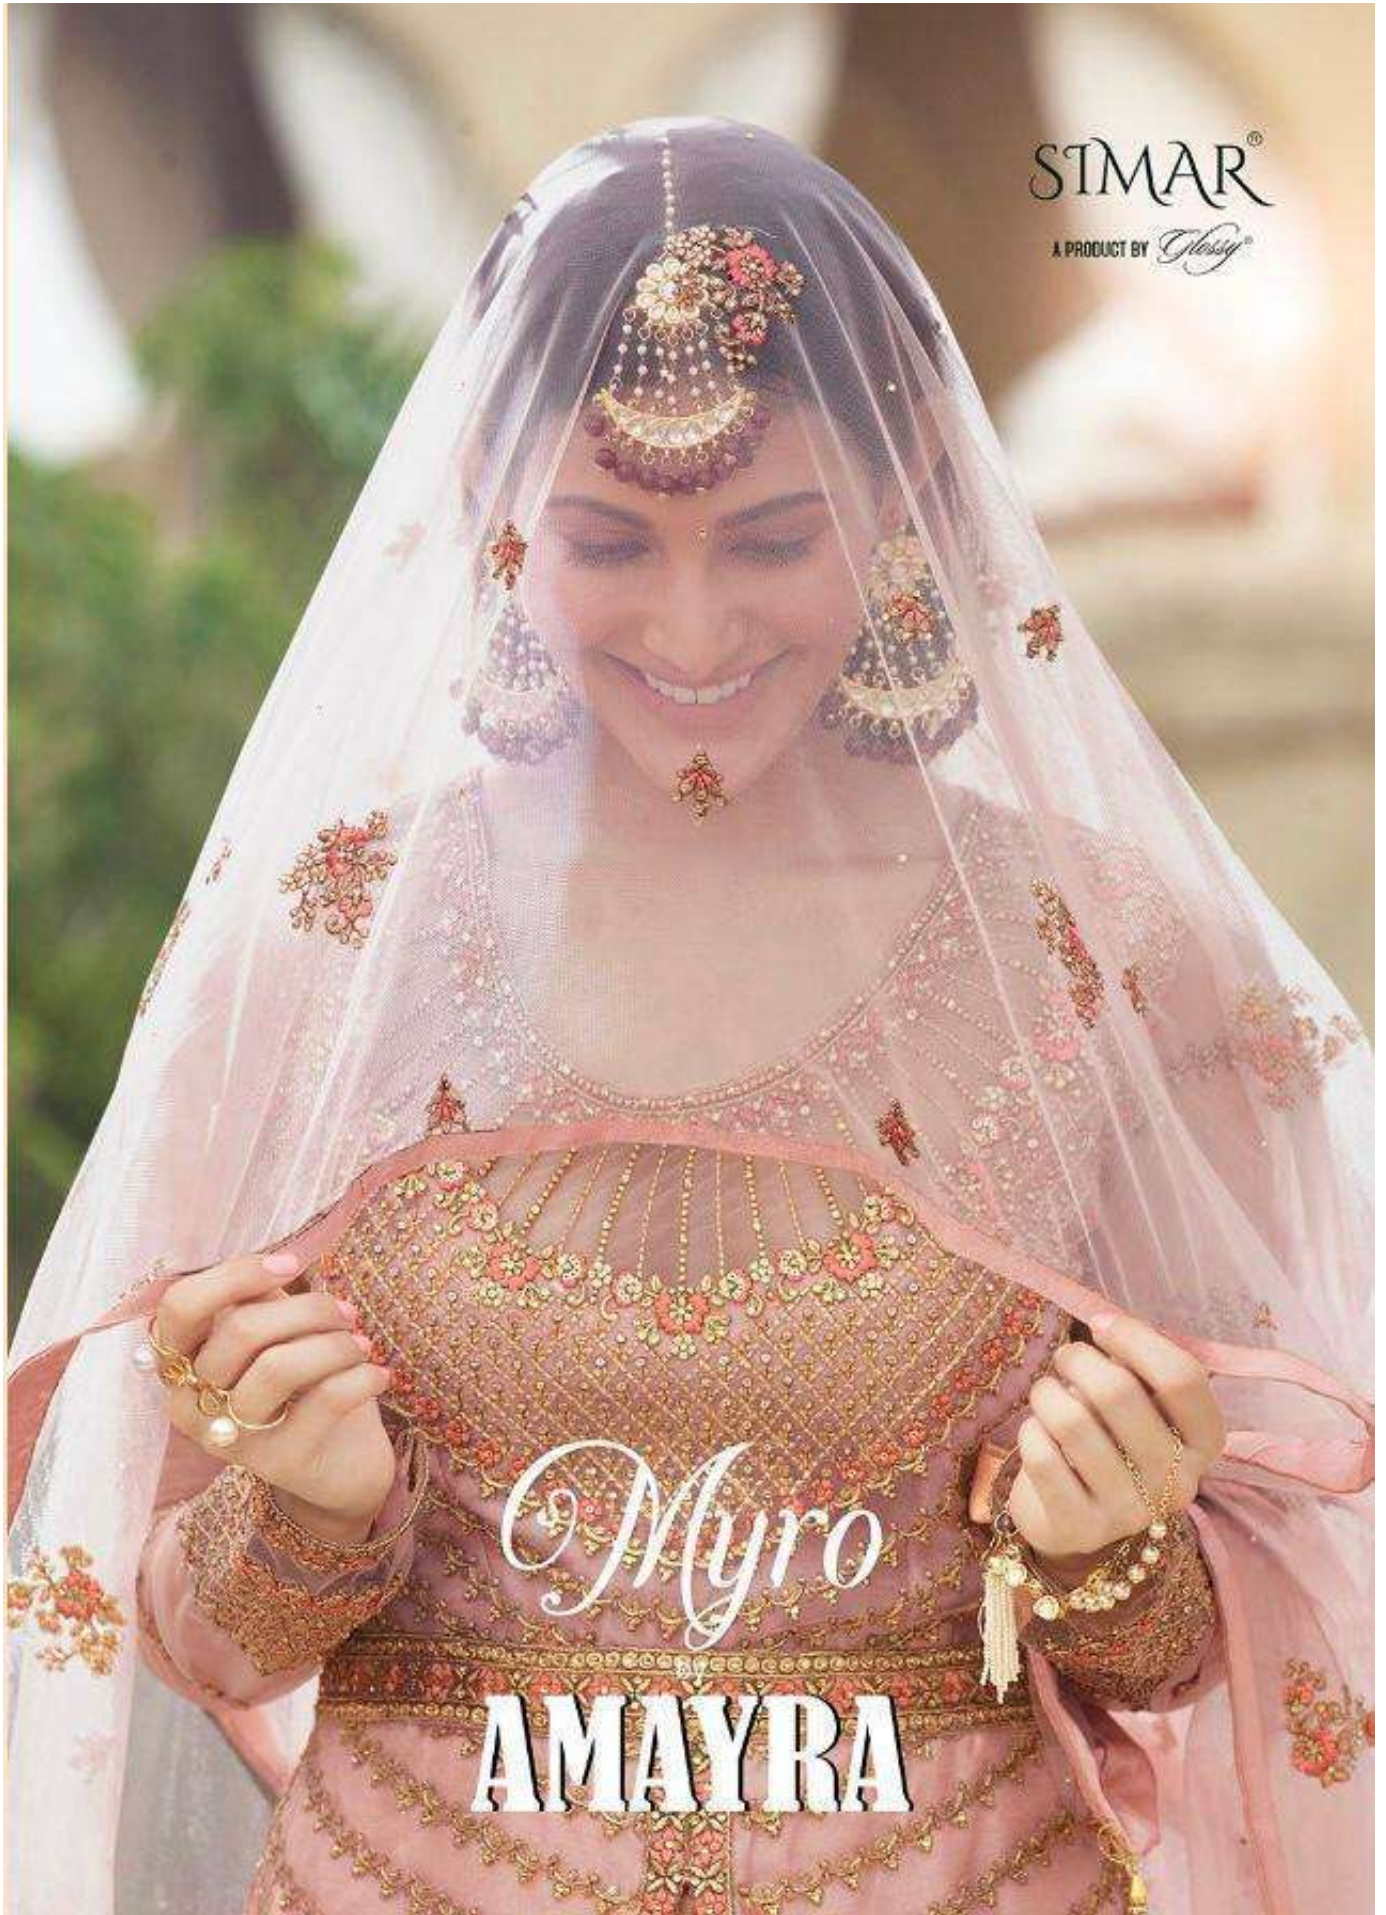

STIMAR[®]

A PRODUCT BY *Glossy*[®]

Myro

AMAYRA

Royal ✨ vibrancy

Luscious*philosophy

STMAR[®]
-15050-
— — —

Elegant ✦ Radiance