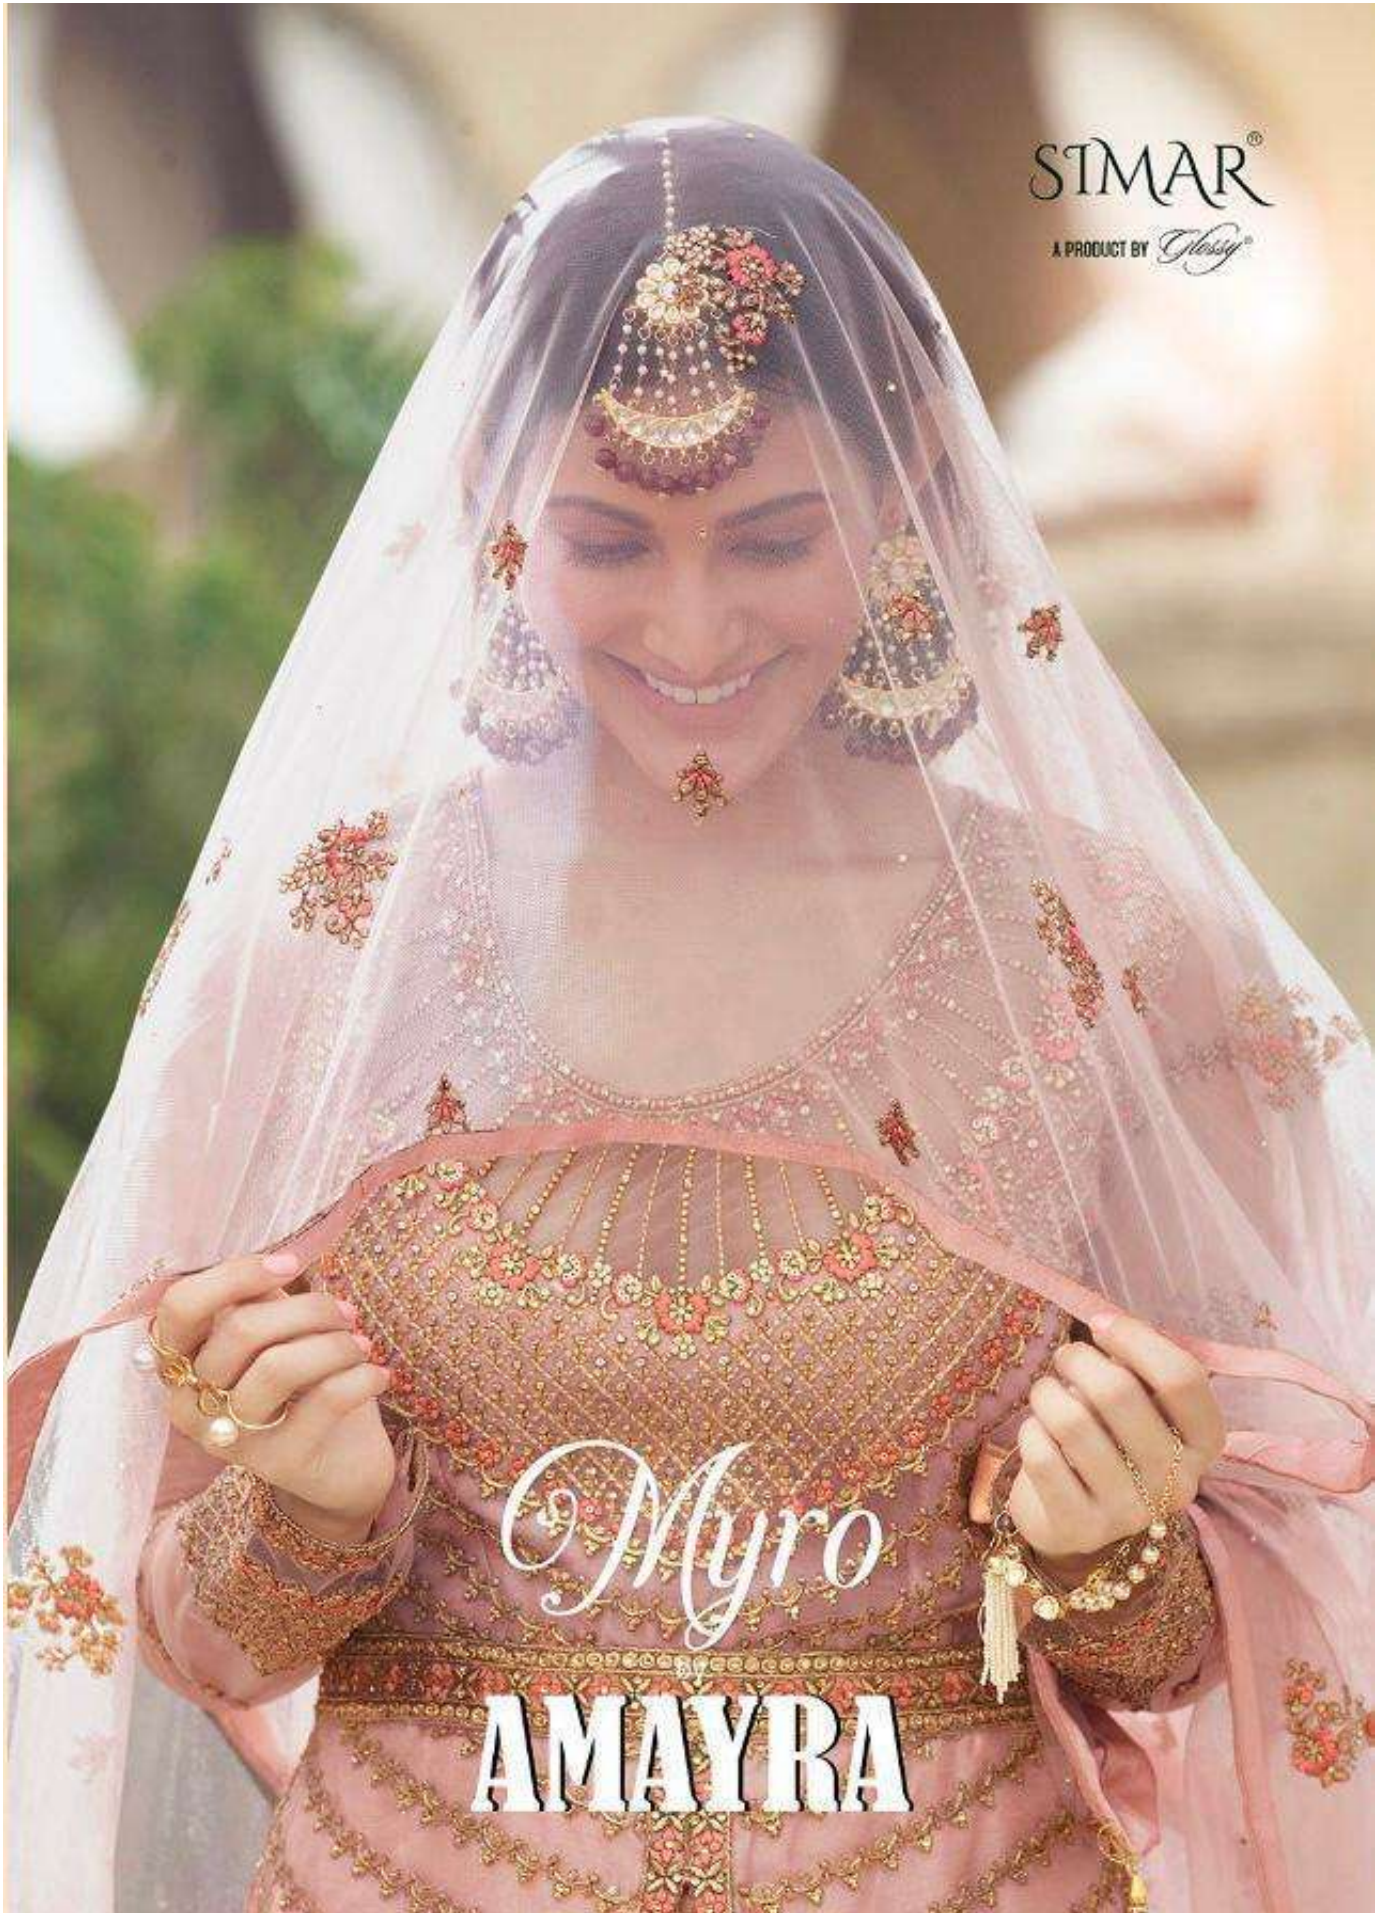

STIMAR®

A PRODUCT BY *Glossy*®

Myro

AMAYRA