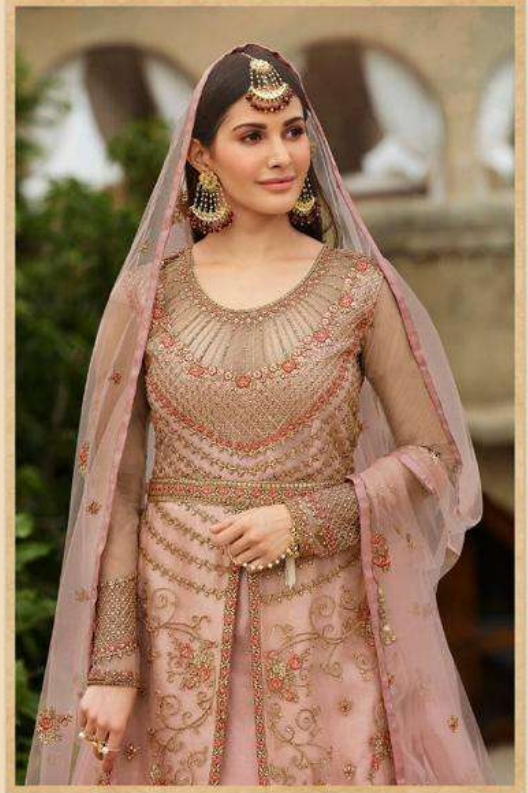

STIMAR[®]

A PRODUCT BY *Glossy*[®]

Myro

AMAYRA

Royal ✨ vibrancy

Luscious*philosophy

STMAR[®]
-15050-
— — —

Elegant ✦ Radiance