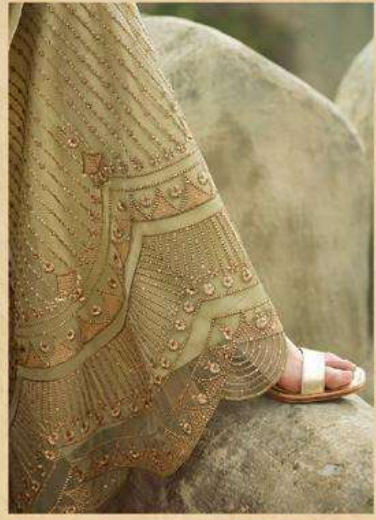

SIMAR<sup>®</sup>

A PRODUCT BY *Glossy*<sup>®</sup>

*Myro*

**AMAYRA**

Royal ✨ vibrancy

Luscious\*philosophy

STMAR  
-15050-

Elegant ✨ Radiance