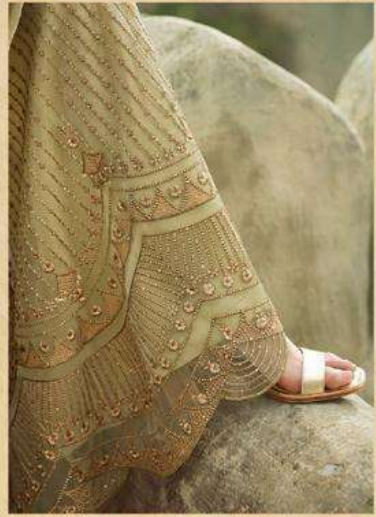

STIMAR[®]

A PRODUCT BY *Glossy*[®]

Myro

AMAYRA

Royal ✨ vibrancy

Luscious*philosophy

STMAR[®]
-15050-
— — —

Elegant ✦ Radiance