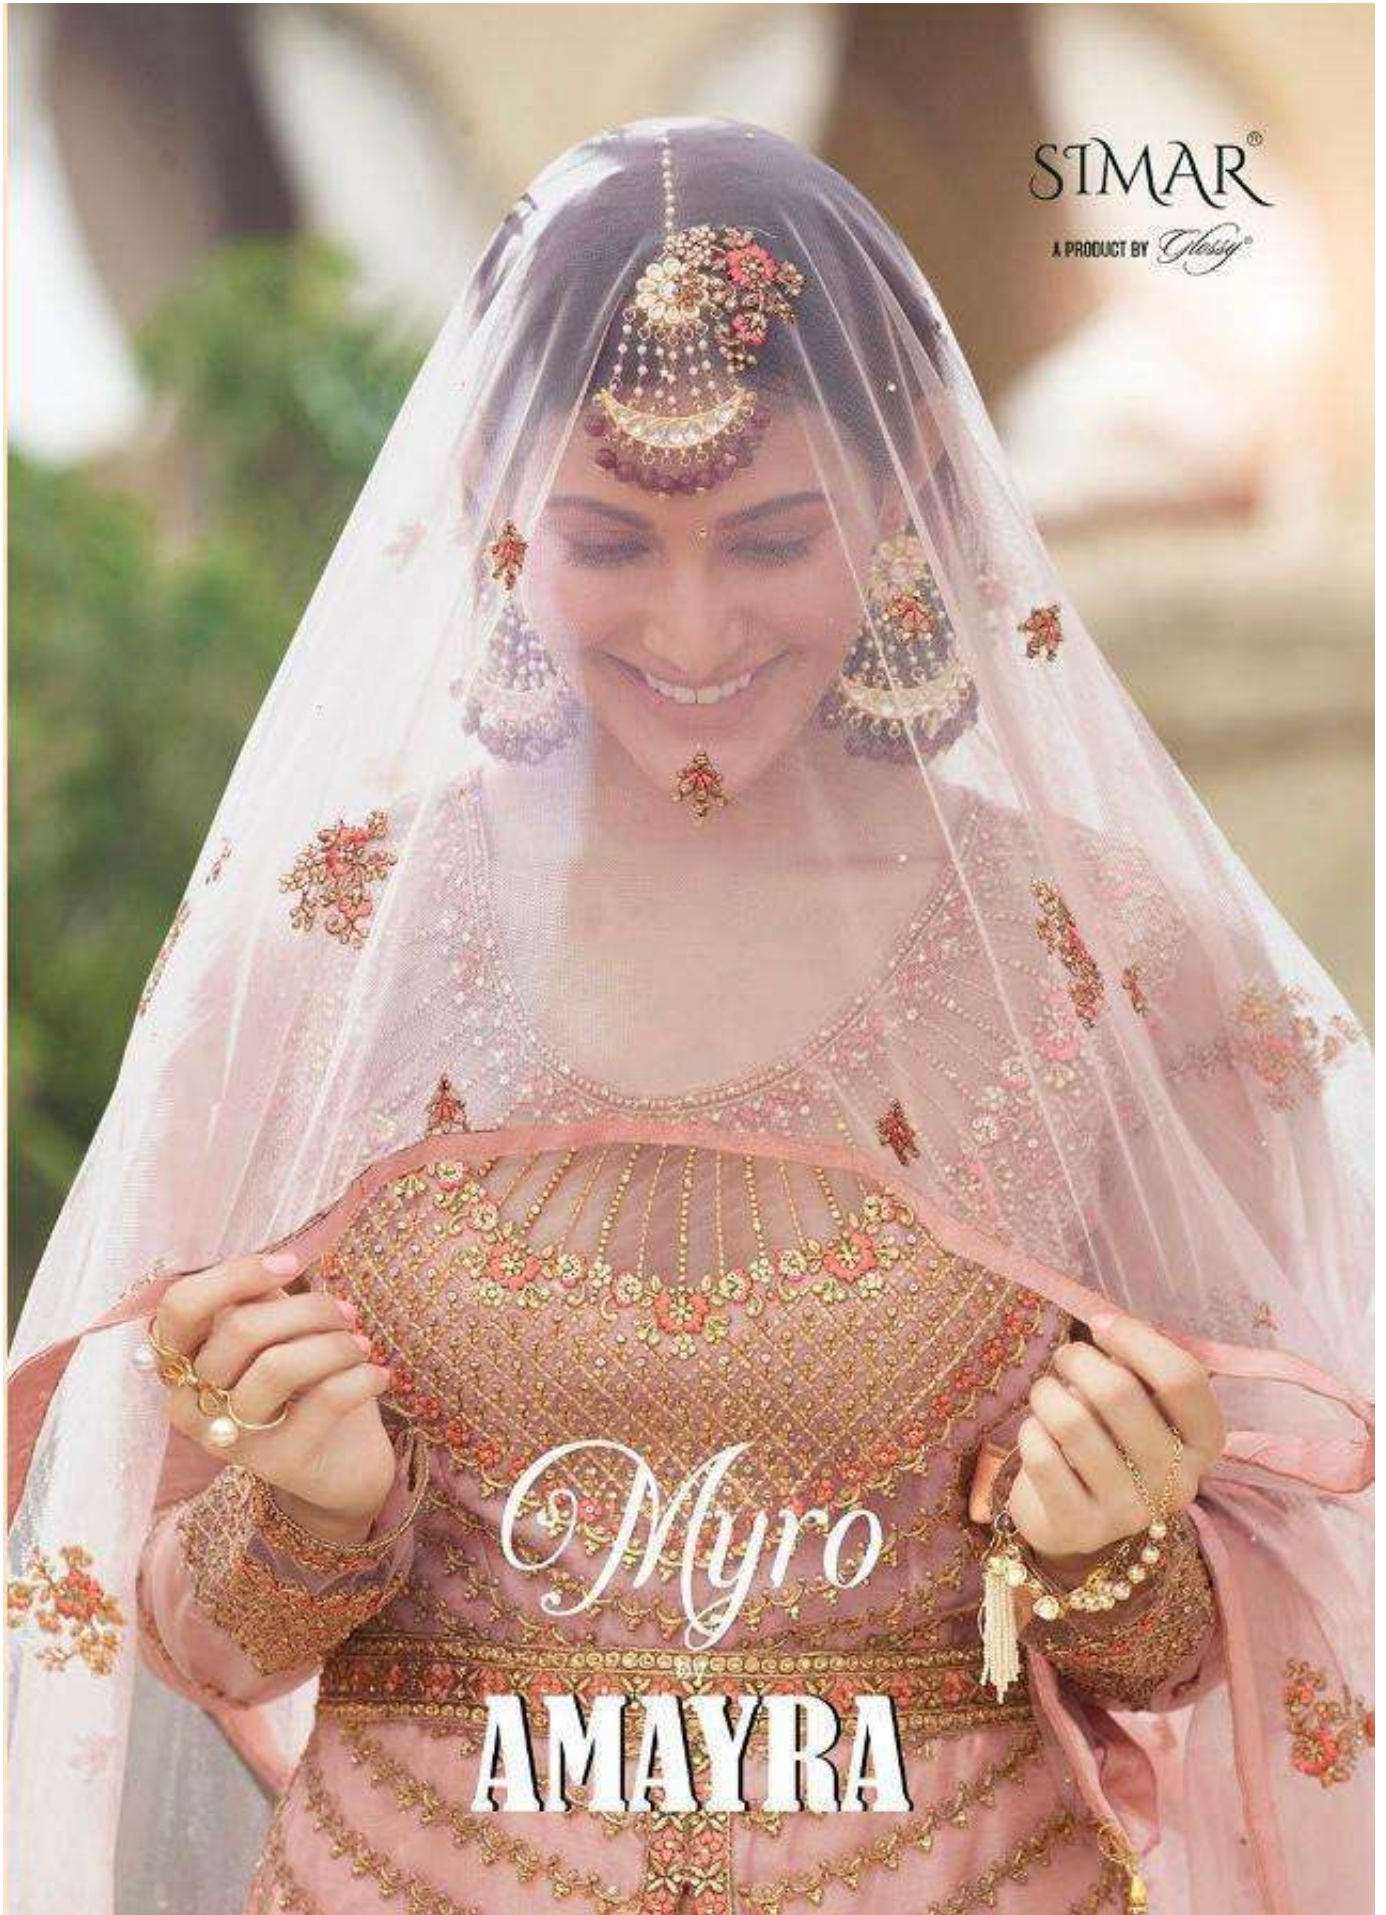

SIMAR®

A PRODUCT BY *Glossy*®

Myro

AMAYRA