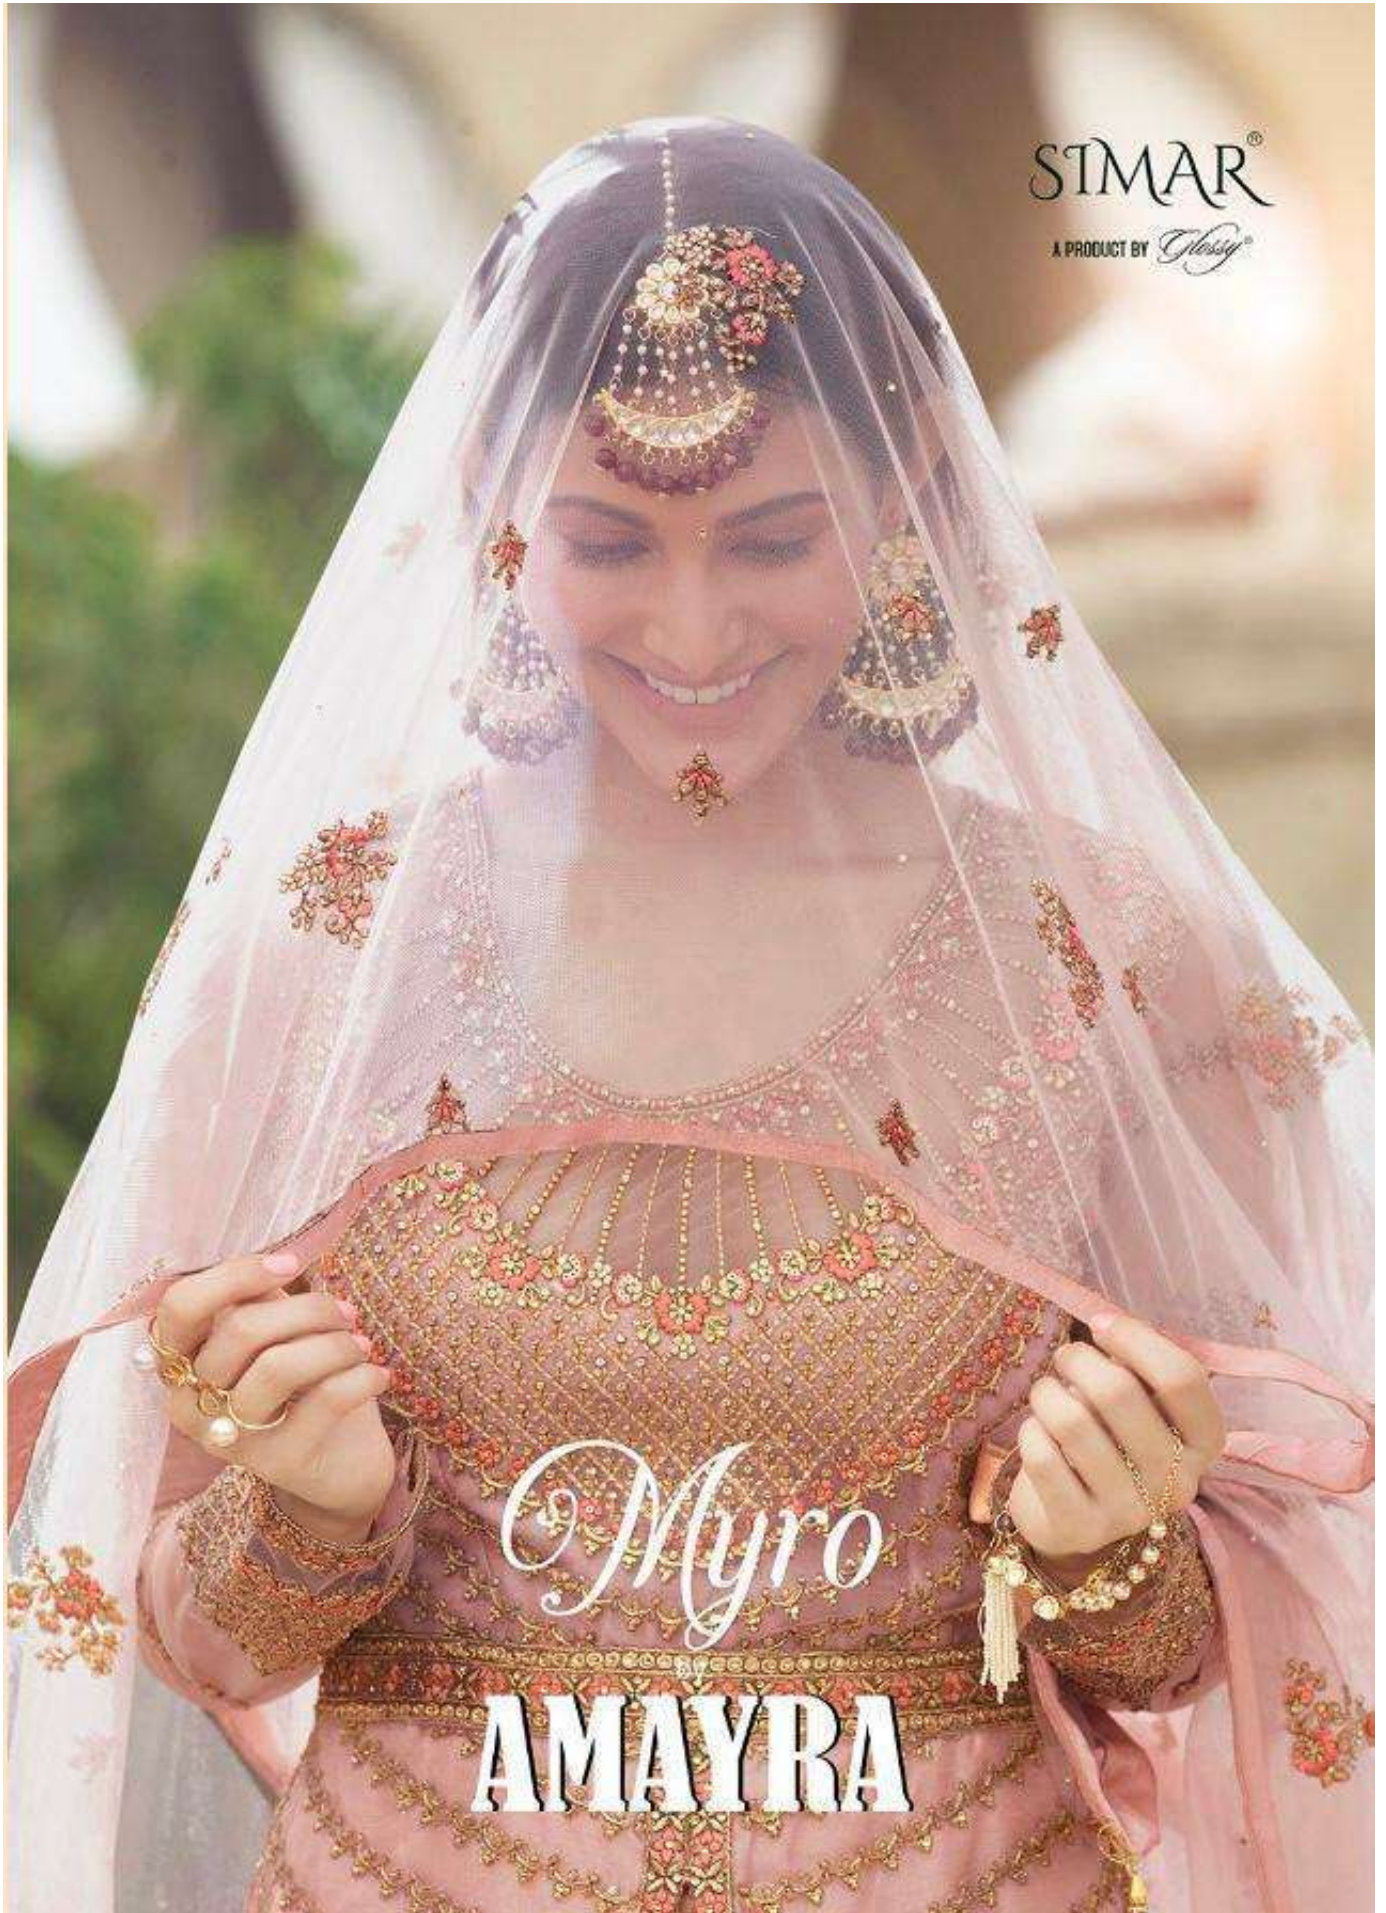

SIMAR<sup>®</sup>

A PRODUCT BY *Glossy*<sup>®</sup>

*Myro*

**AMAYRA**

Royal ✨ vibrancy

Luscious\*philosophy

STMAR  
-15050-

Elegant ✨ Radiance