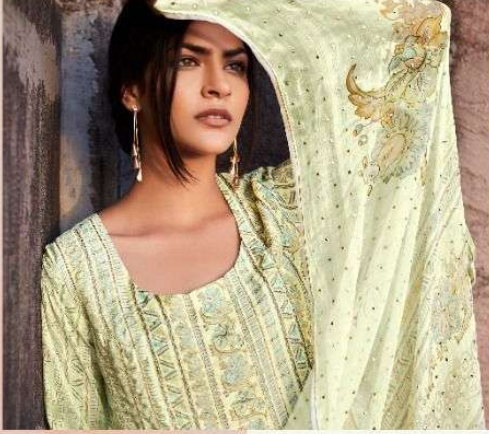

Heer

BY KIMORA

Rinari

Heer

BY KIMORA

Rinari

HEER

8521

8526

HEER

Kinari

: TOP :

PURE COTTON SATIN DIGITAL PRINT WITH
STITCHED GOTTA STRIPES

: BOTTOM :

PURE COTTON SATIN SOLID

: DUPPATTA :