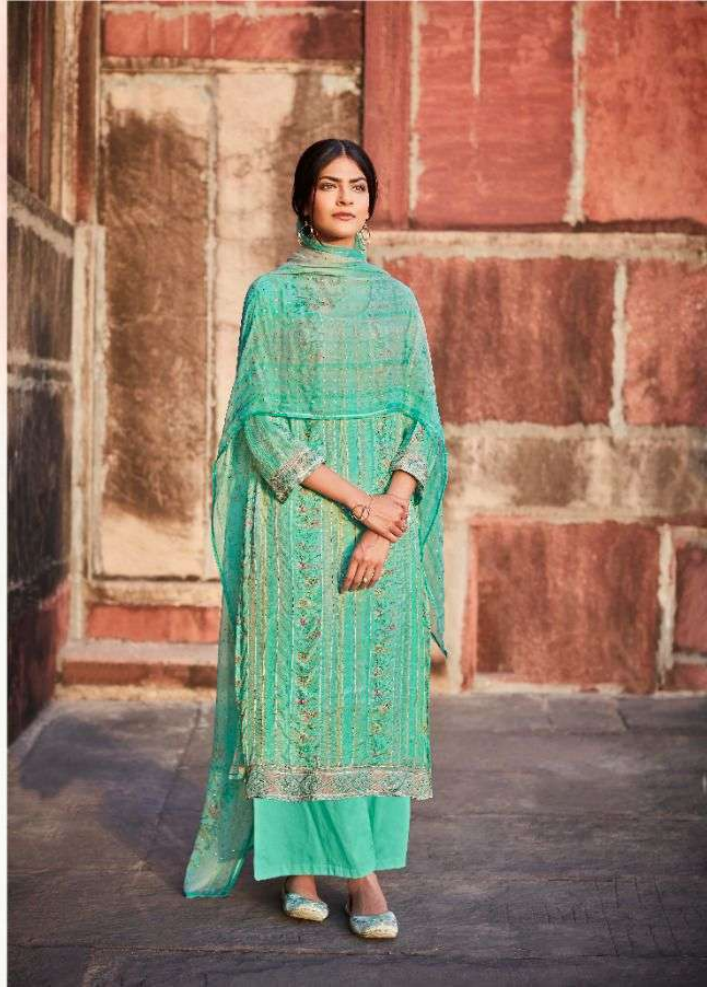

8526

HEER

Kinari

: TOP :

PURE COTTON SATIN DIGITAL PRINT WITH
STITCHED GOTTA STRIPES

: BOTTOM :

PURE COTTON SATIN SOLID

: DUPPATTA :