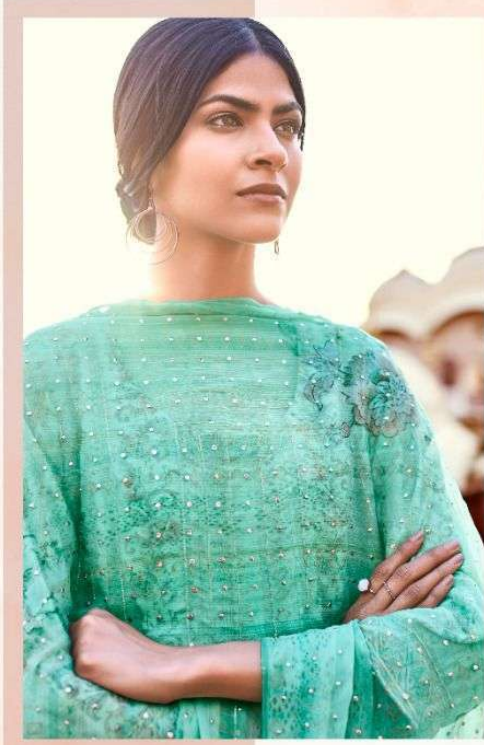

Heer

BY KIMORA

Rinari

Heer

BY KIMORA

Rinari

HEER

8521

8526

HEER

Kinari

: TOP :

PURE COTTON SATIN DIGITAL PRINT WITH
STITCHED GOTTA STRIPES

: BOTTOM :

PURE COTTON SATIN SOLID

: DUPPATTA :