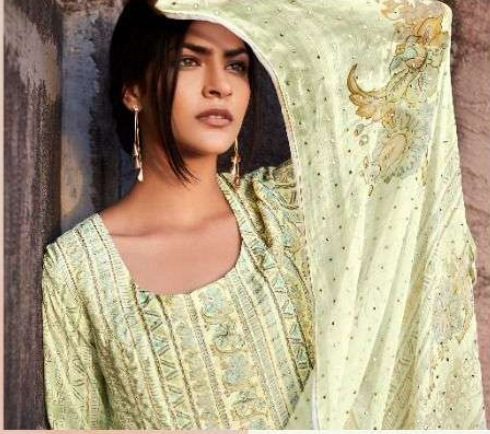

Heer

BY KIMORA

Rinari

Heer

BY KIMORA

Rinari

HEER

8521

8526

HEER

Kinari

: TOP :

PURE COTTON SATIN DIGITAL PRINT WITH
STITCHED GOTTA STRIPES

: BOTTOM :

PURE COTTON SATIN SOLID

: DUPPATTA :