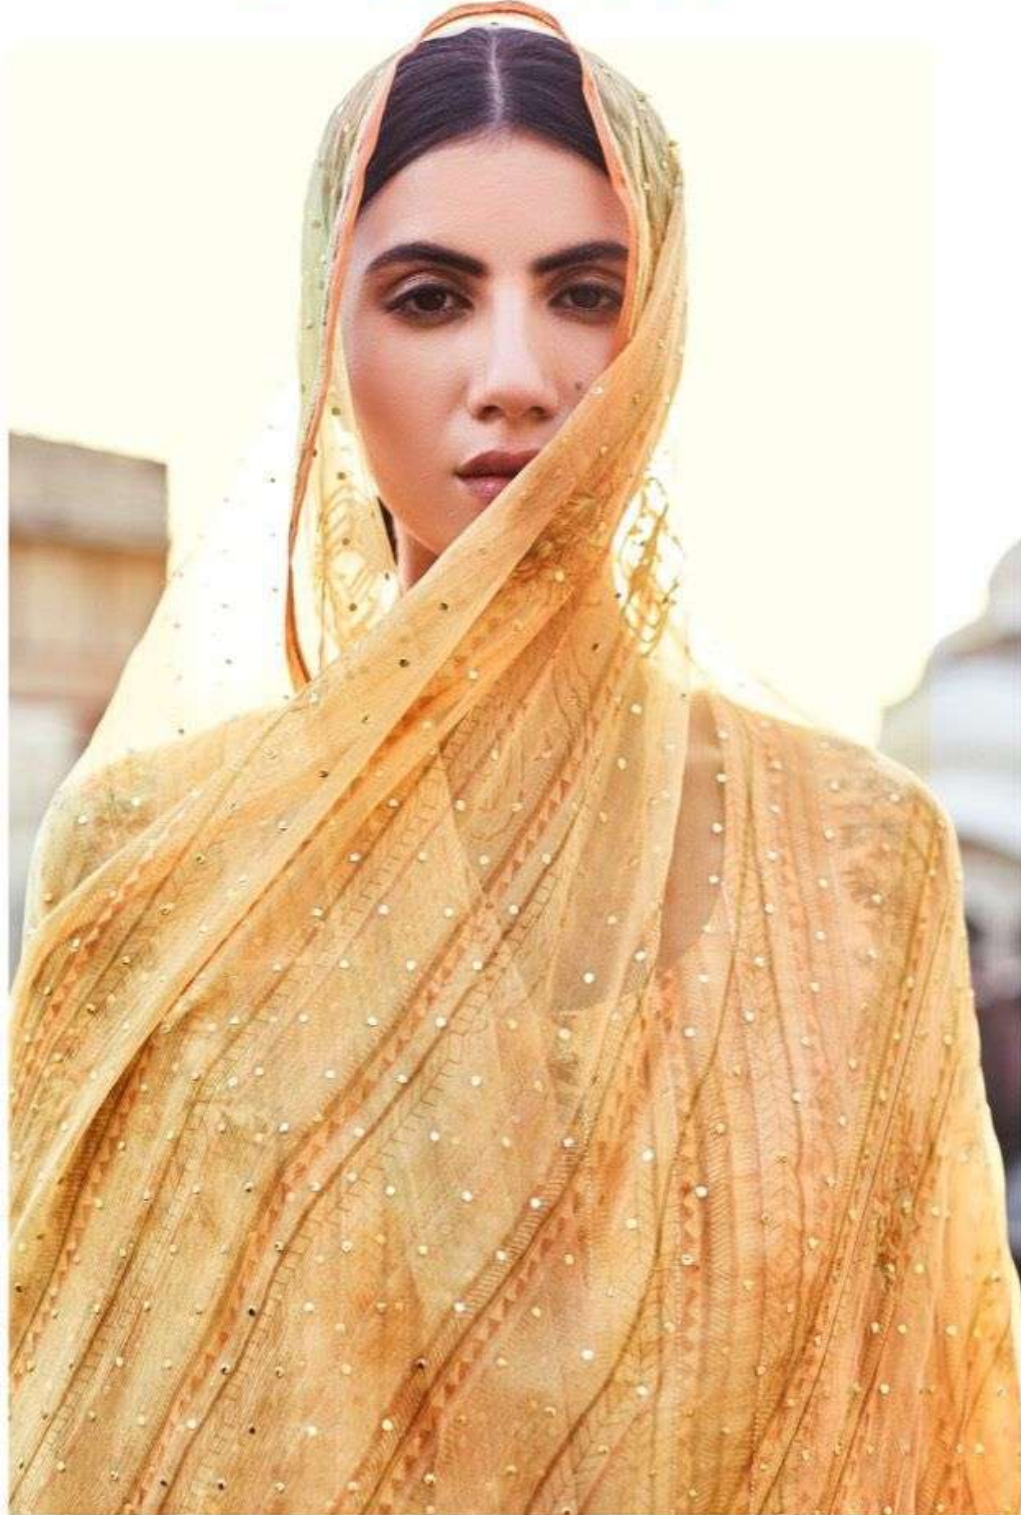

Heer

BY KIMORA

Rinari

Heer

BY KIMORA

Rinari

HEER

8521

8526

HEER

Kinari

: TOP :

PURE COTTON SATIN DIGITAL PRINT WITH
STITCHED GOTTA STRIPES

: BOTTOM :

PURE COTTON SATIN SOLID

: DUPPATTA :