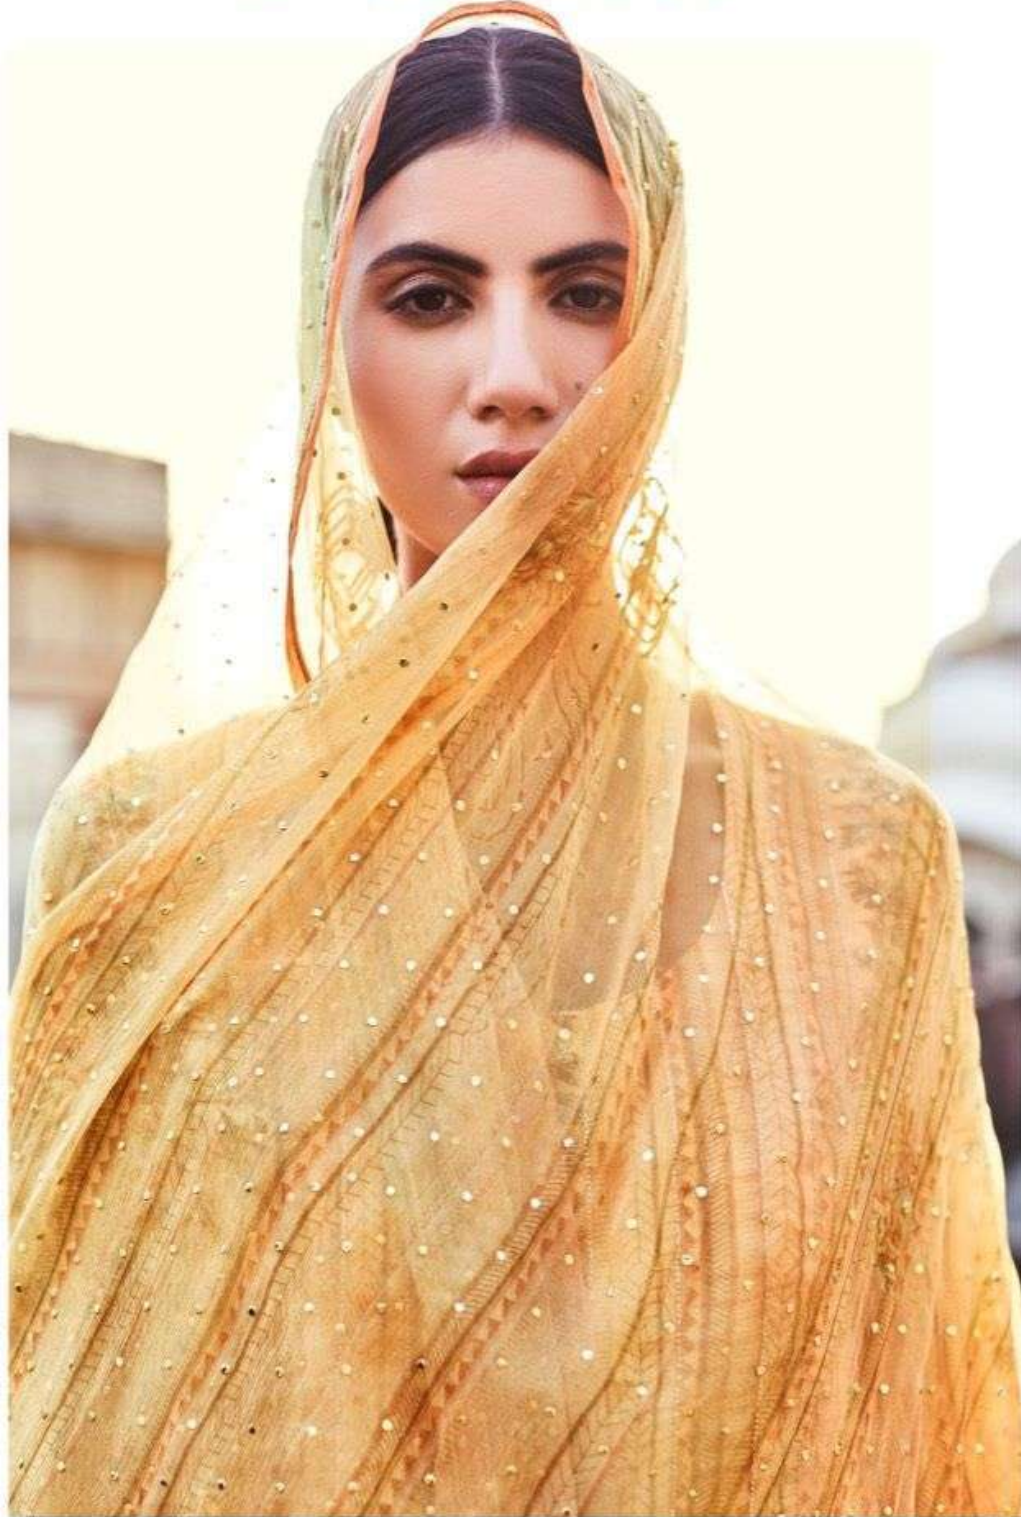

Heer

BY KIMORA

Rinari

Heer

BY KIMORA

Rinari

HEER

8521

8526

HEER

Kinari

: TOP :

PURE COTTON SATIN DIGITAL PRINT WITH
STITCHED GOTTA STRIPES

: BOTTOM :

PURE COTTON SATIN SOLID

: DUPPATTA :