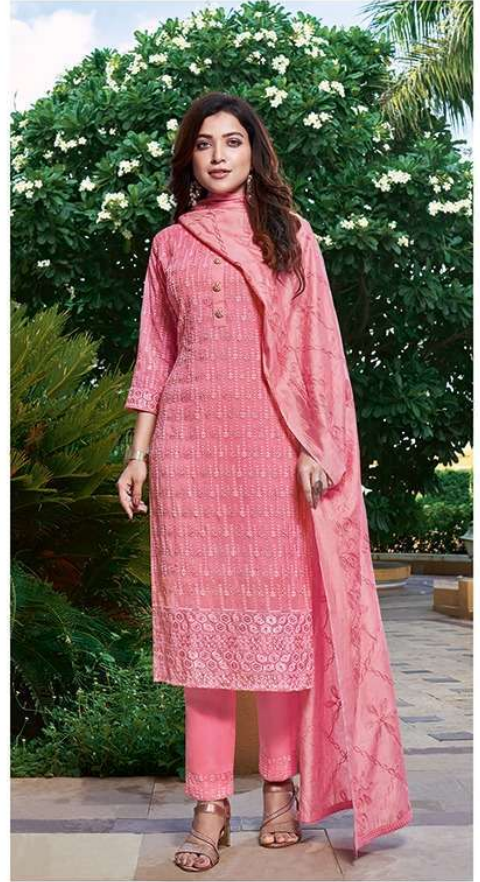

FAB[®]
MANAS

Schiffli
Vol-3

MANAS^{FAB}

Schiffli
Vol-3

ENSEMBLE WITH A QUALITY OF INSTANT AND
TREMENDOUS ATTRACTION TO ITS BLACK
AND RED THEME OF COLOURS MERGED
WITH SUBTLE AND MINUTE GOLD

7017

FAB
MANAS

7018

FAB
MANAS

FULFILL YOUR GIRLISH FANTASIE
S WITH AN EMBELLISHED
LOOK HERE MULTI HUED THREAD
WORK, DELICATE NET &
SEQUINS ENHANCE THE BEAUTY.

7015

7013

7014

7015

7016

7017

7018

THIS SPARKLING BEAUTY OF
SAREE WILL WORK THEIR MAGIC
ON EVERYTHING IN YOUR WARDROBE.

7014

FASHIONABLE TRIBUTES TO COLOR & SILHOUETTES
THAT HAVE INSPIRED TRENDS AROUND THE WORLD.

7013

A ROUND UP OF THE
HOTTEST TRENDS
THIS SPRING SEASONS YOU
THE CHICEST WAYS
TO WEAR PASTELS PRINTS.