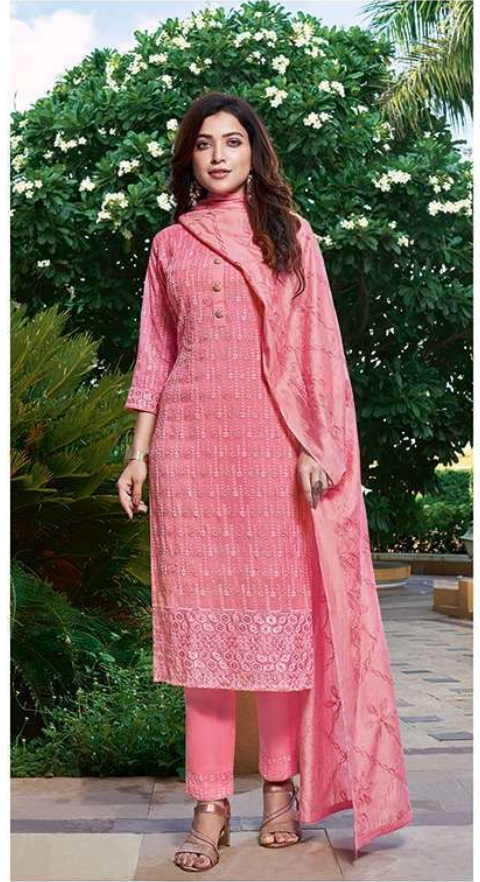

MANAS^{FAB}

Schiffli
Vol-3

FAB
MANAS

Schiffli
Vol-3

ENSEMBLE WITH A QUALITY OF INSTANT AND
TREMENDOUS ATTRACTION TO ITS BLACK
AND RED THEME OF COLOURS MERGED
WITH SUBTLE AND MINUTE GOLD

7017

FAB
MANAS

7018

FAB
MANAS

FULFILL YOUR GIRLISH FANTASIE
S WITH AN EMBELLISHED
LOOK HERE MULTI HUED THREAD
WORK, DELICATE NET &
SEQUINS ENHANCE THE BEAUTY.

7015

7013

7014

7015

7016

7017

7018

THIS SPARKLING BEAUTY OF
SAREE WILL WORK THEIR MAGIC
ON EVERYTHING IN YOUR WARDROBE.

7014

MANAS^{FAB}

FASHIONABLE TRIBUTES TO COLOR & SILHOUETTES
THAT HAVE INSPIRED TRENDS AROUND THE WORLD.

7013

A ROUND UP OF THE
HOTTEST TRENDS
THIS SPRING SEASONS YOU
THE CHICEST WAYS
TO WEAR PASTELS PRINTS.