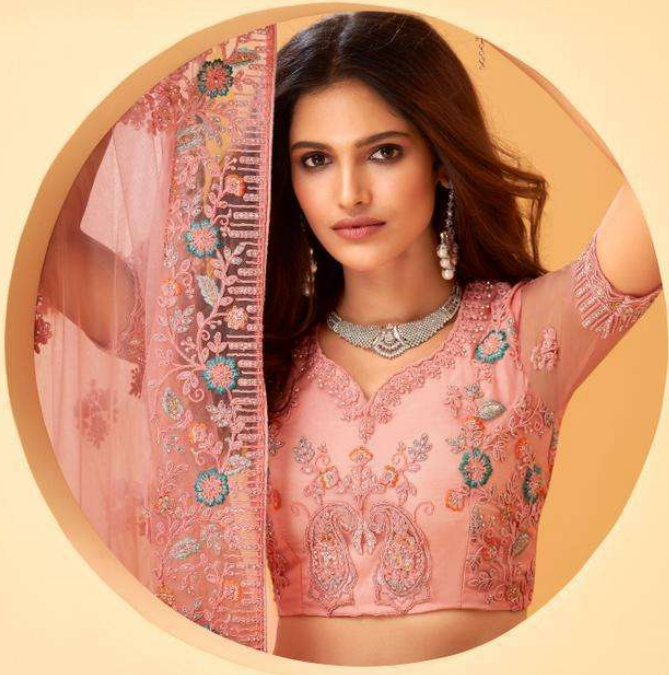

ALIZEH
GOLD & BEAUTIFUL

1020 1021 1022

ALIZEH
BOLD & BEAUTIFUL

1020

ALIZEH
BOLD & BEAUTIFUL

1020

ALIZEH
- BOLD & BEAUTIFUL

1021

ALIZEH
— GOLD & SILVER —

**ALIZEH**
BOLD & BEAUTIFUL

WEDDING AFFAIR

D.No.	Color	Blouse & Lehenga Fabric	Dupatta Fabric	Blouse Description	Lehenga Description	Dupatta Description	Rate
1020	Glacial green	Net with Heavy Santoon Inner	Net	Beautifully Crafted Work On Net Fabric With Cording, Sequins & Thread Embroidery Work With Heavy Hand Embellished Zarkan Work On Front Side, Back Side & On Sleeves	Beautifully Crafted Embroidery Cording, Sequins & Thread Work With Heavy Zarkan Hand Embellishment On Net Fabric Lehenga	Beautiful Cording, Sequins & Thread Embroidery On Net With Four side Fully Embroidered Border Including Heavy Zarkan Embellishments	8085/-
1021	Rose pink	Net with Heavy Santoon Inner	Net	Beautifully Crafted Work On Net Fabric With Cording, Sequins & Thread Embroidery Work With Heavy Hand Embellished Zarkan Work On Front Side, Back Side & On Sleeves	Beautifully Crafted Embroidery Cording, Sequins & Thread Work With Heavy Zarkan Hand Embellishment On Net Fabric Lehenga	Beautiful Cording, Sequins & Thread Embroidery On Net With Four side Fully Embroidered Border Including Heavy Zarkan Embellishments	8125/-
1022	Steel blue	Net With Heavy Silk Inner	Net	Beautifully Crafted Work On Net Fabric With Cording, Sequins & Thread Embroidery Work With Heavy Hand Embellished Zarkan Work On Front Side, Back Side & On Sleeves	Beautifully Crafted Embroidery Cording, Sequins & Thread Work With Heavy Zarkan & Real Mirror Hand Embellishment On Net Fabric Lehenga	Beautiful Cording, Sequins & Thread Embroidery On Net With Four side Fully Embroidered Border Including Heavy Zarkan Embellishments	8195/-
3 Pieces	NOTE : There is no Guarantee for Handwork			Size-44 Inches Bust Size Length-17 Inches	Size-44 Inches Waist & Length Of Lehenga Is 44 Inches Flair of Lehenga Is - 3 mtr	Total	24405/- (GST Extra)