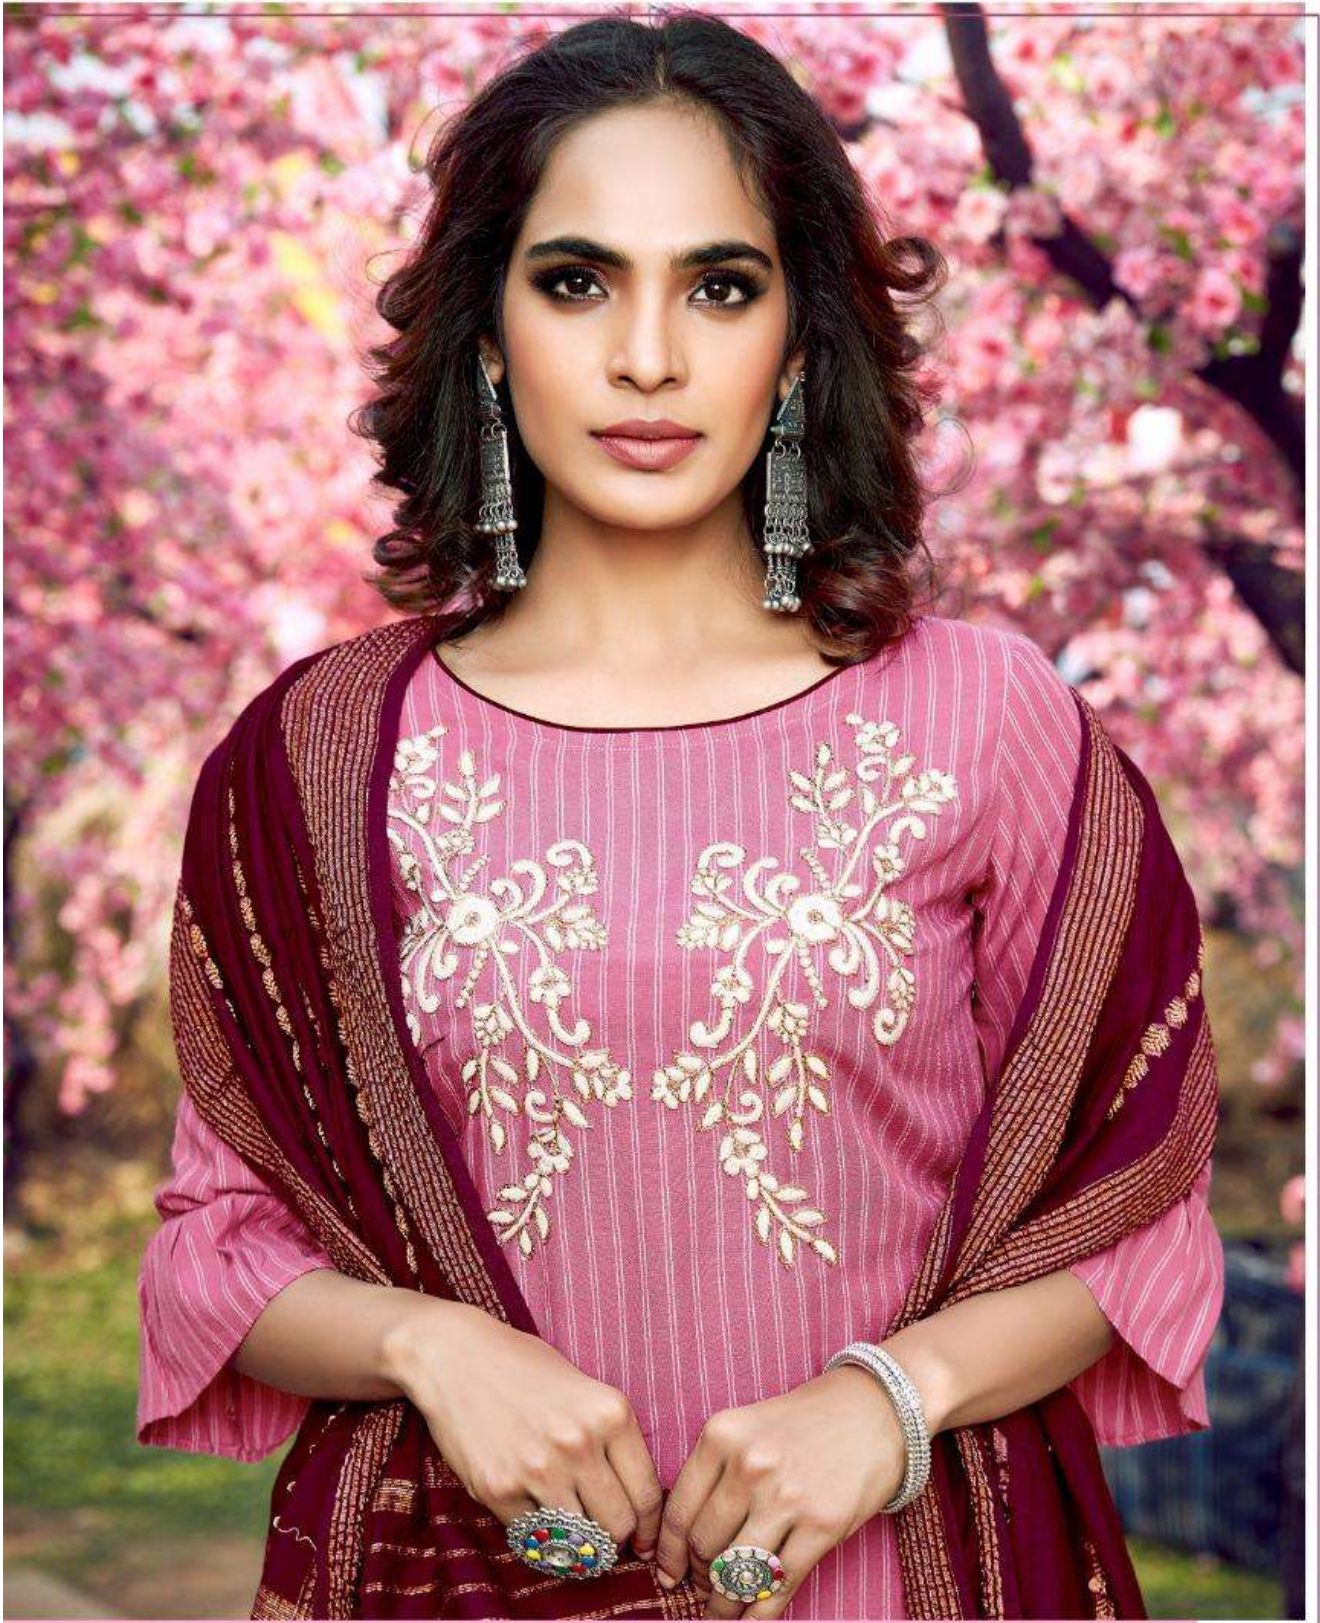

*Glamour City*

*Glamour City*

FAB®  
MANAS

By Anshu & Designers Anshu & Anshu

1001

FAB®  
**MANAS**  
100% Cotton Fabric, Designer Sarees, Lehngas & Kurtis

•1002

THE FAIRYTALE