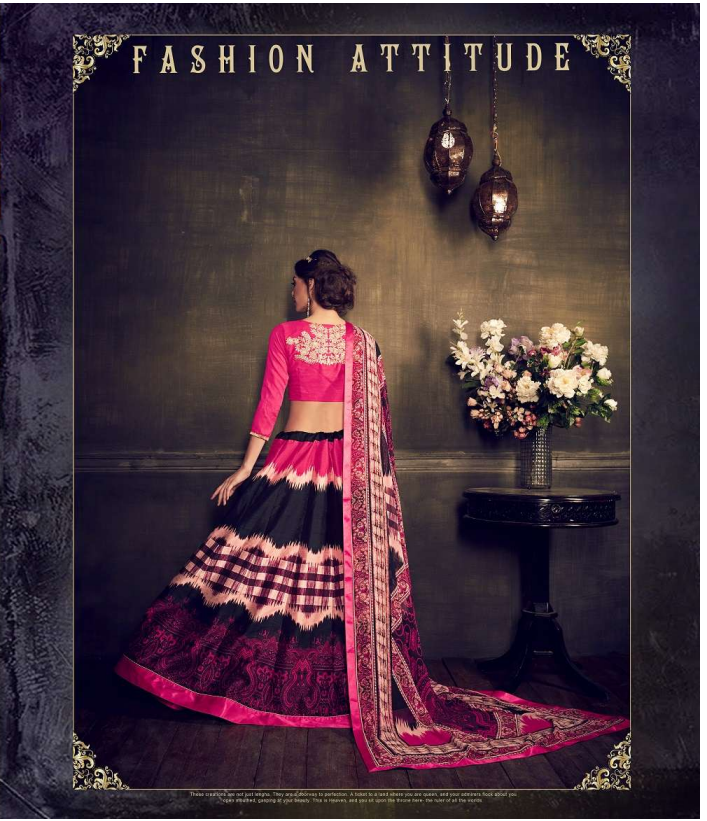

RAJTEX®
evolution

• 14001 •

RAJTEX[®]
Collection

FASHION FABRICS

Pure HEAVENLY design by gently crafted using the finest virgin fabric, created
to look perfect and untouched for fashion to come purely... to bring out the virgin deep within you.