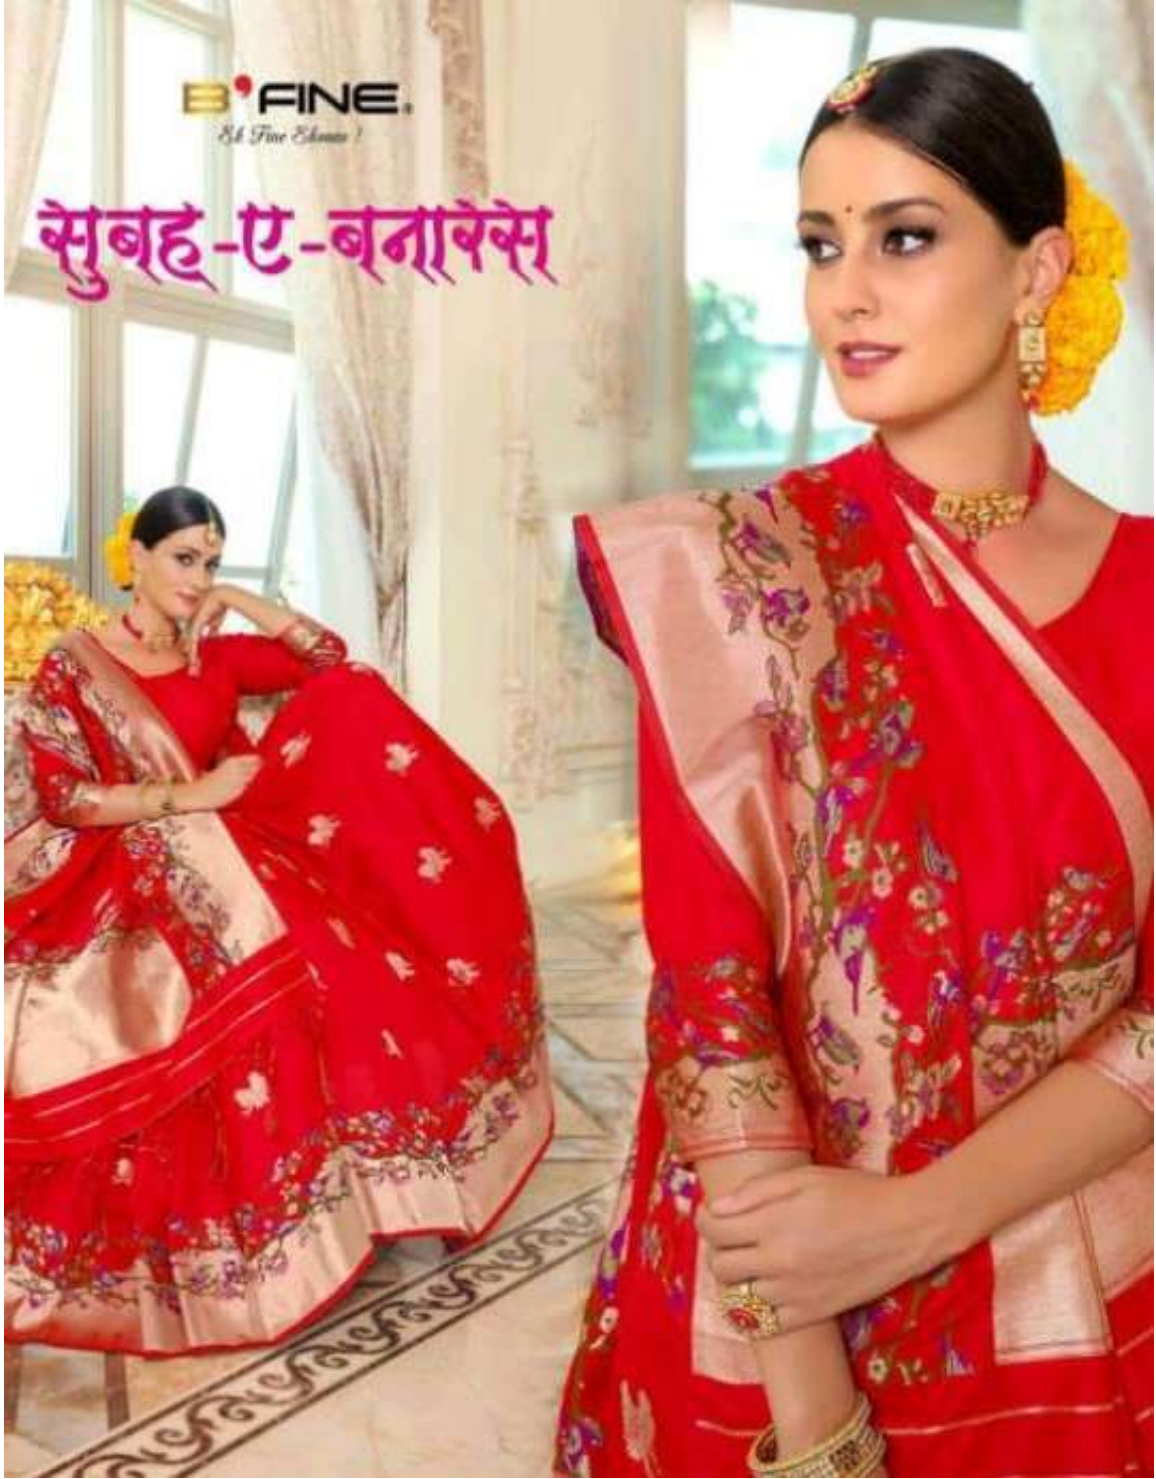

B FINE.
At Fine Shams!

सुबह-ए-बनारसे