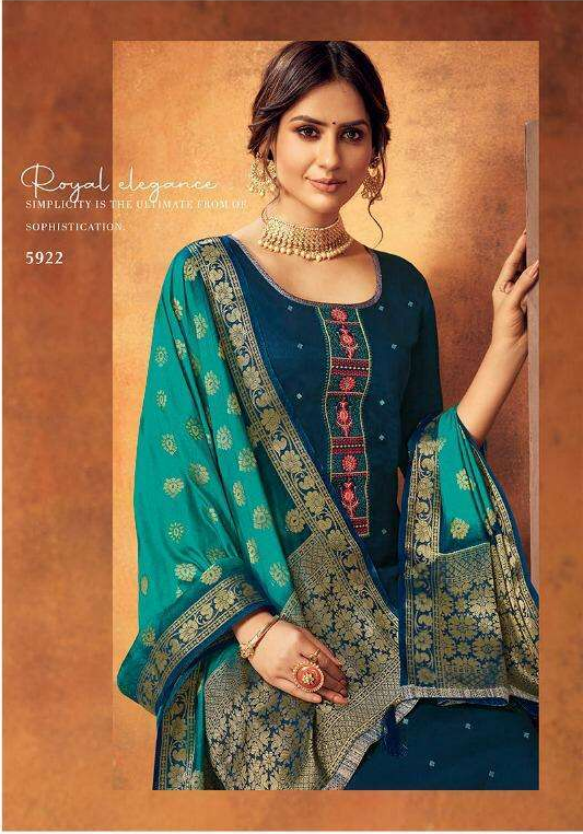

IMMERSE YOURSELF IN UNEXPECTED. BRIGHT COLORS & TEXTURES

*Ashopalare*  
VOL-19

*Has Launched New Catalogue*

**ASHOPALAV VOL - 19**

**BOOK NOW**

**TOP :- JAM SILK WITH WORK**

**BOTTOM :- SOLID COTTON**

**DUPATTA :- BANARASI SILK**

**No. of Designs :- 08**

**Dispatch within 5 to 6 days...**

**Booking Started From Now...**

**Book Your Oder ASAP...**

IMMERSE YOURSELF IN UNEXPECTED, BRIGHT COLORS & TEXTURES

*Ashopalav*  
VOL-19

*Natural magic*  
FEMININE FLORAL GET A MASCULINE TOUCH  
WITH EDGY EXTRAS.