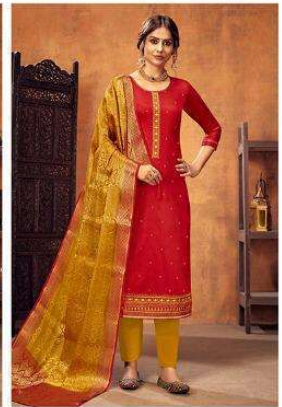

**No. of Designs :- 08**

**Dispatch within 5 to 6 days...**

**Booking Started From Now...**

**Book Your Oder ASAP...**

IMMERSE YOURSELF IN UNEXPECTED, BRIGHT COLORS & TEXTURES

*Ashopalav*  
VOL-19

*Natural magic*  
FEMININE FLORAL GET A MASCULINE TOUCH  
WITH EDGY EXTRAS.

5928

5927

*Misty queen*  
AS BRIGHT AS THE VENUS FOR THE GODDESS IN YOU

5921

5922

5925

5926

5923

5924

5927

5928

IMMERSE YOURSELF IN UNEXPECTED. BRIGHT COLORS & TEXTURES