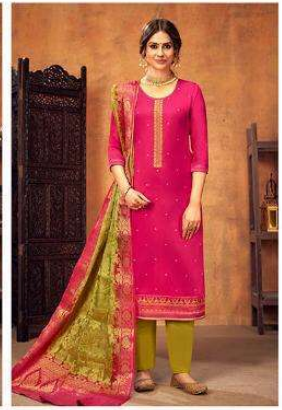

DUPATTA :- BANARASI SILK

No. of Designs :- 08

Dispatch within 5 to 6 days...

Booking Started From Now...

Book Your Oder ASAP...

IMMERSE YOURSELF IN UNEXPECTED, BRIGHT COLORS & TEXTURES

Ashopalav
VOL-19

Natural magic
FEMININE FLORAL GET A MASCULINE TOUCH
WITH EDGY EXTRAS.

5928

5927

Misty queen
AS BRIGHT AS THE VENUS FOR THE GODDESS IN YOU

5921

5922

5925

5926

5923

5924

5927

5928

IMMERSE YOURSELF IN UNEXPECTED. BRIGHT COLORS & TEXTURES

Ashopalare

VOL-19