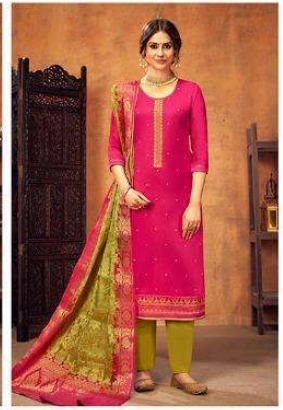

**No. of Designs :- 08**

**Dispatch within 5 to 6 days...**

**Booking Started From Now...**

**Book Your Oder ASAP...**

IMMERSE YOURSELF IN UNEXPECTED, BRIGHT COLORS & TEXTURES

*Ashopalav*  
VOL-19

*Natural magic*  
FEMININE FLORAL GET A MASCULINE TOUCH  
WITH EDGY EXTRAS.

5928

5927

*Misty queen*  
AS BRIGHT AS THE VENUS FOR THE GODDESS IN YOU

5921

5922

5925

5926

5923

5924

5927

5928

IMMERSE YOURSELF IN UNEXPECTED. BRIGHT COLORS & TEXTURES