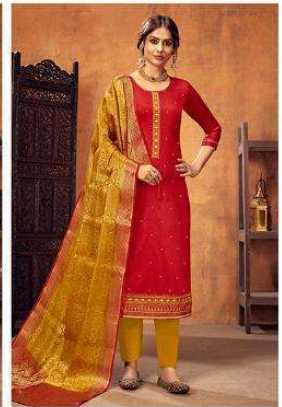

DUPATTA :- BANARASI SILK

No. of Designs :- 08

Dispatch within 5 to 6 days...

Booking Started From Now...

Book Your Oder ASAP...

IMMERSE YOURSELF IN UNEXPECTED, BRIGHT COLORS & TEXTURES

Ashopalav
VOL-19

Natural magic
FEMININE FLORAL GET A MASCULINE TOUCH
WITH EDGY EXTRAS.

5928

5927

Misty queen
AS BRIGHT AS THE VENUS FOR THE GODDESS IN YOU

5921

5922

5925

5926

5923

5924

5927

5928

IMMERSE YOURSELF IN UNEXPECTED. BRIGHT COLORS & TEXTURES

Ashopalare

VOL-19