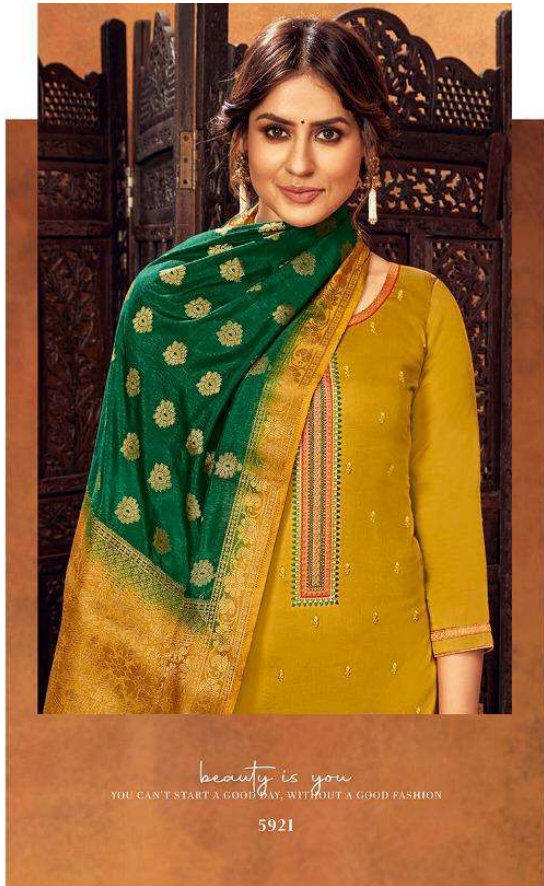

# *Ashopalare*

VOL-19

*Has Launched New Catalogue*

**ASHOPALAV VOL - 19**

**BOOK NOW**

**TOP :- JAM SILK WITH WORK**

**BOTTOM :- SOLID COTTON**

**DUPATTA :- BANARASI SILK**

**No. of Designs :- 08**

**Dispatch within 5 to 6 days...**

**Booking Started From Now...**

**Book Your Oder ASAP...**

IMMERSE YOURSELF IN UNEXPECTED, BRIGHT COLORS & TEXTURES

*Ashopalav*  
VOL-19

*Natural magic*  
FEMININE FLORAL GET A MASCULINE TOUCH  
WITH EDGY EXTRAS.