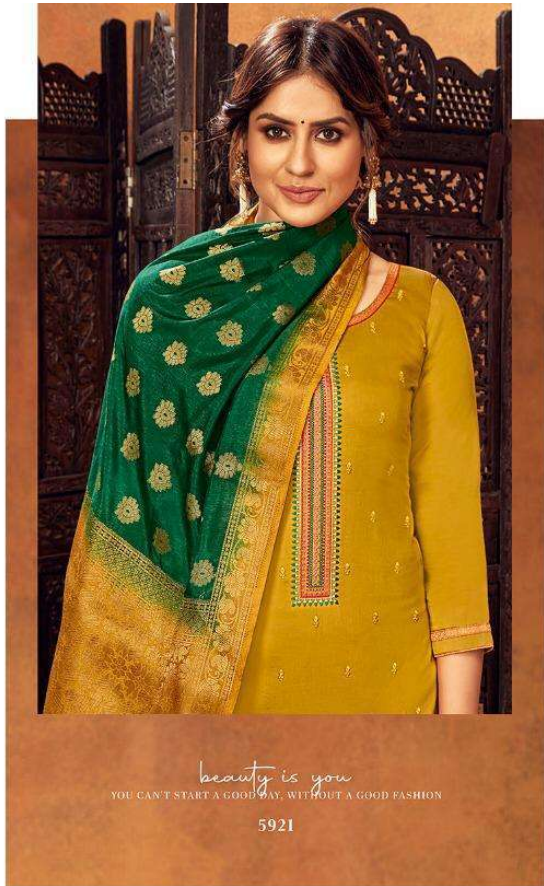

IMMERSE YOURSELF IN UNEXPECTED. BRIGHT COLORS & TEXTURES

*Ashopalare*  
VOL-19

*Has Launched New Catalogue*

**ASHOPALAV VOL - 19**

**BOOK NOW**

**TOP :- JAM SILK WITH WORK**

**BOTTOM :- SOLID COTTON**

**DUPATTA :- BANARASI SILK**

**No. of Designs :- 08**

**Dispatch within 5 to 6 days...**

**Booking Started From Now...**

**Book Your Oder ASAP...**

IMMERSE YOURSELF IN UNEXPECTED, BRIGHT COLORS & TEXTURES

*Ashopalav*  
VOL-19

*Natural magic*  
FEMININE FLORAL GET A MASCULINE TOUCH  
WITH EDGY EXTRAS.