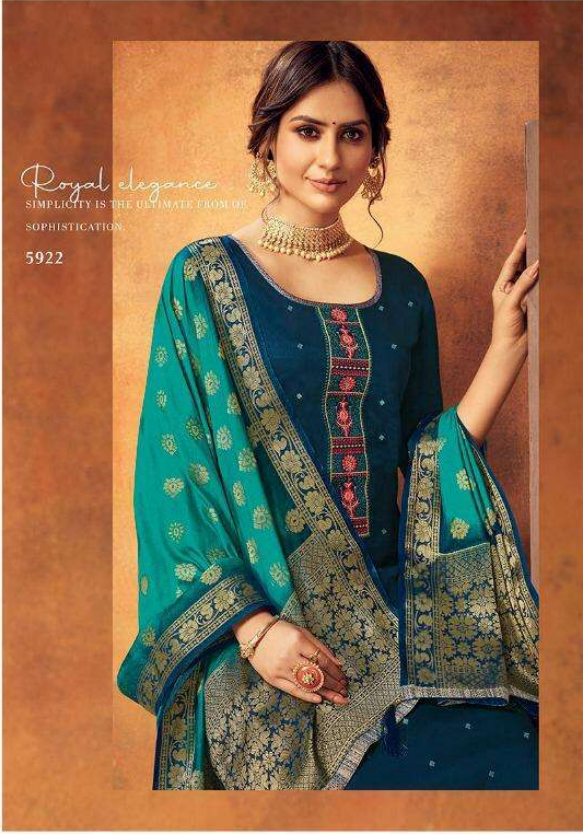

IMMERSE YOURSELF IN UNEXPECTED. BRIGHT COLORS & TEXTURES

Ashopalare

VOL-19

Has Launched New Catalogue

ASHOPALAV VOL - 19

BOOK NOW

TOP :- JAM SILK WITH WORK

BOTTOM :- SOLID COTTON

DUPATTA :- BANARASI SILK

No. of Designs :- 08

Dispatch within 5 to 6 days...

Booking Started From Now...

Book Your Oder ASAP...

IMMERSE YOURSELF IN UNEXPECTED, BRIGHT COLORS & TEXTURES

Ashopalav
VOL-19

Natural magic
FEMININE FLORAL GET A MASCULINE TOUCH
WITH EDGY EXTRAS.