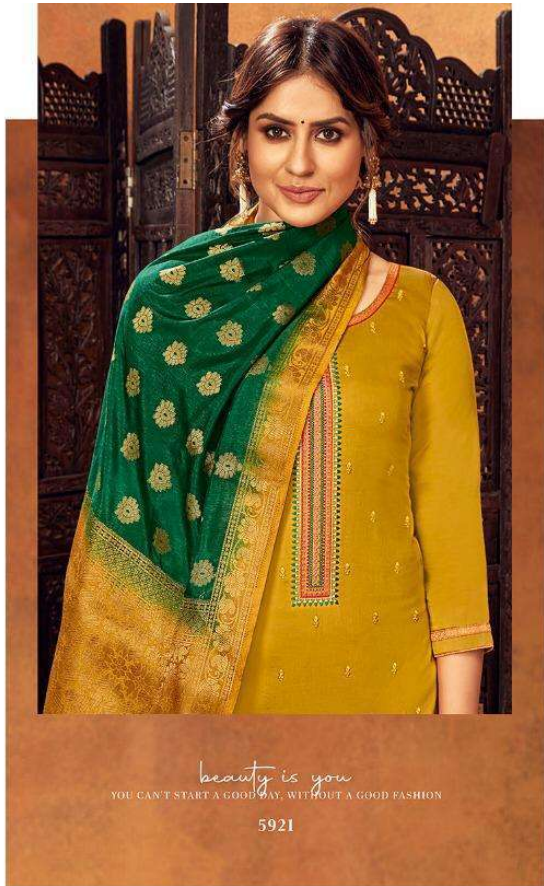

IMMERSE YOURSELF IN UNEXPECTED. BRIGHT COLORS & TEXTURES

Ashopalare

VOL-19

Has Launched New Catalogue

ASHOPALAV VOL - 19

BOOK NOW

TOP :- JAM SILK WITH WORK

BOTTOM :- SOLID COTTON

DUPATTA :- BANARASI SILK

No. of Designs :- 08

Dispatch within 5 to 6 days...

Booking Started From Now...

Book Your Oder ASAP...

IMMERSE YOURSELF IN UNEXPECTED, BRIGHT COLORS & TEXTURES

Ashopalav
VOL-19

Natural magic
FEMININE FLORAL GET A MASCULINE TOUCH
WITH EDGY EXTRAS.

5928

5927

Misty queen
AS BRIGHT AS THE VENUS FOR THE GODDESS IN YOU

5921

5922

5925

5926

5923