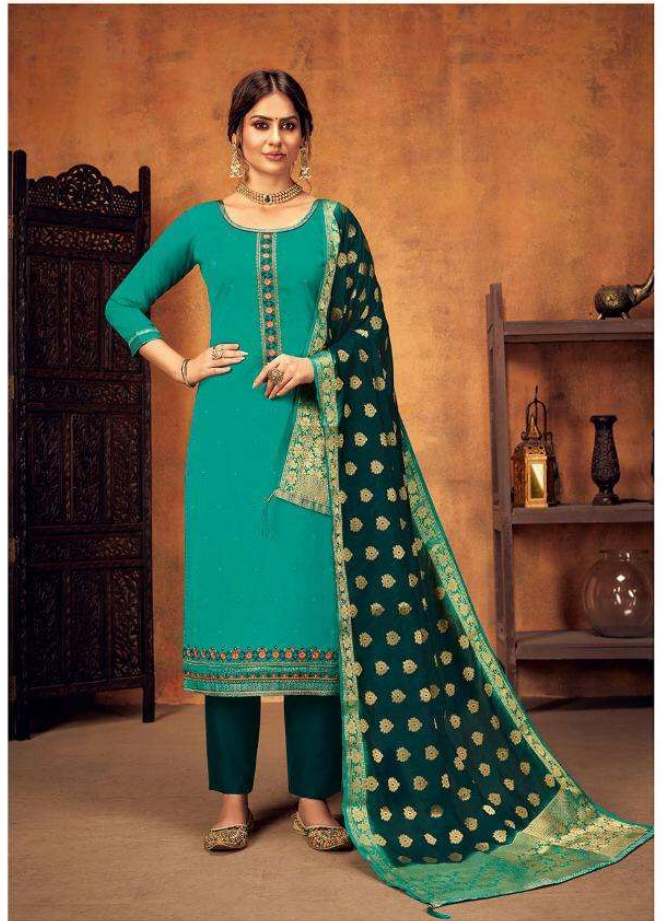

**No. of Designs :- 08**

**Dispatch within 5 to 6 days...**

**Booking Started From Now...**

**Book Your Oder ASAP...**

IMMERSE YOURSELF IN UNEXPECTED, BRIGHT COLORS & TEXTURES

*Ashopalav*  
VOL-19

*Natural magic*  
FEMININE FLORAL GET A MASCULINE TOUCH  
WITH EDGY EXTRAS.