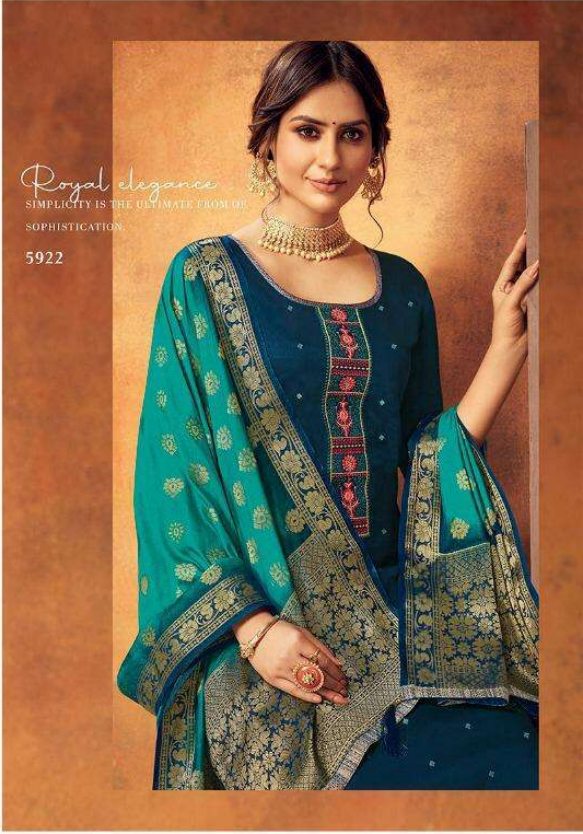

# *Ashopalare*

VOL-19

*Has Launched New Catalogue*

**ASHOPALAV VOL - 19**

**BOOK NOW**

**TOP :- JAM SILK WITH WORK**

**BOTTOM :- SOLID COTTON**

**DUPATTA :- BANARASI SILK**

**No. of Designs :- 08**

**Dispatch within 5 to 6 days...**

**Booking Started From Now...**

**Book Your Oder ASAP...**

IMMERSE YOURSELF IN UNEXPECTED, BRIGHT COLORS & TEXTURES

*Ashopalav*  
VOL-19

*Natural magic*  
FEMININE FLORAL GET A MASCULINE TOUCH  
WITH EDGY EXTRAS.