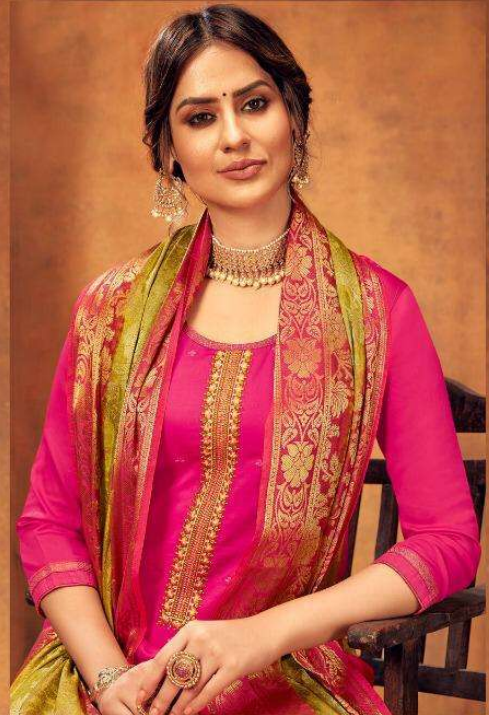

IMMERSE YOURSELF IN UNEXPECTED. BRIGHT COLORS & TEXTURES

*Ashopalare*  
VOL-19

*Has Launched New Catalogue*

**ASHOPALAV VOL - 19**

**BOOK NOW**

**TOP :- JAM SILK WITH WORK**

**BOTTOM :- SOLID COTTON**

**DUPATTA :- BANARASI SILK**

**No. of Designs :- 08**

**Dispatch within 5 to 6 days...**

**Booking Started From Now...**

**Book Your Oder ASAP...**

IMMERSE YOURSELF IN UNEXPECTED, BRIGHT COLORS & TEXTURES

*Ashopalav*  
VOL-19

*Natural magic*  
FEMININE FLORAL GET A MASCULINE TOUCH  
WITH EDGY EXTRAS.