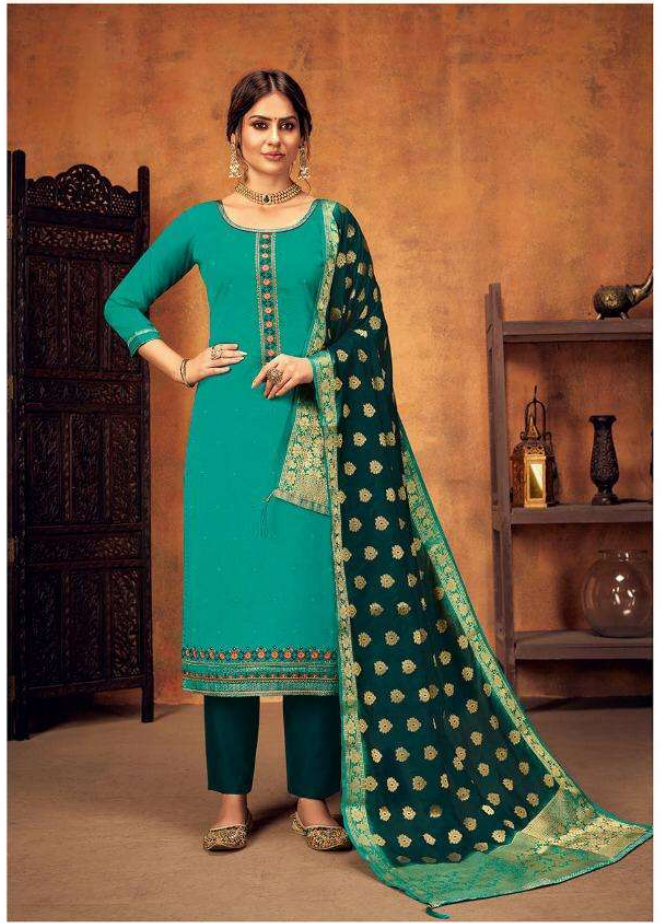

IMMERSE YOURSELF IN UNEXPECTED. BRIGHT COLORS & TEXTURES

*Ashopalare*  
VOL-19

*Has Launched New Catalogue*

**ASHOPALAV VOL - 19**

**BOOK NOW**

**TOP :- JAM SILK WITH WORK**

**BOTTOM :- SOLID COTTON**

**DUPATTA :- BANARASI SILK**

**No. of Designs :- 08**

**Dispatch within 5 to 6 days...**

**Booking Started From Now...**

**Book Your Oder ASAP...**

IMMERSE YOURSELF IN UNEXPECTED, BRIGHT COLORS & TEXTURES

*Ashopalav*  
VOL-19

*Natural magic*  
FEMININE FLORAL GET A MASCULINE TOUCH  
WITH EDGY EXTRAS.

5928

5927

*Misty queen*  
AS BRIGHT AS THE VENUS FOR THE GODDESS IN YOU

5921

5922

5925

5926

5923