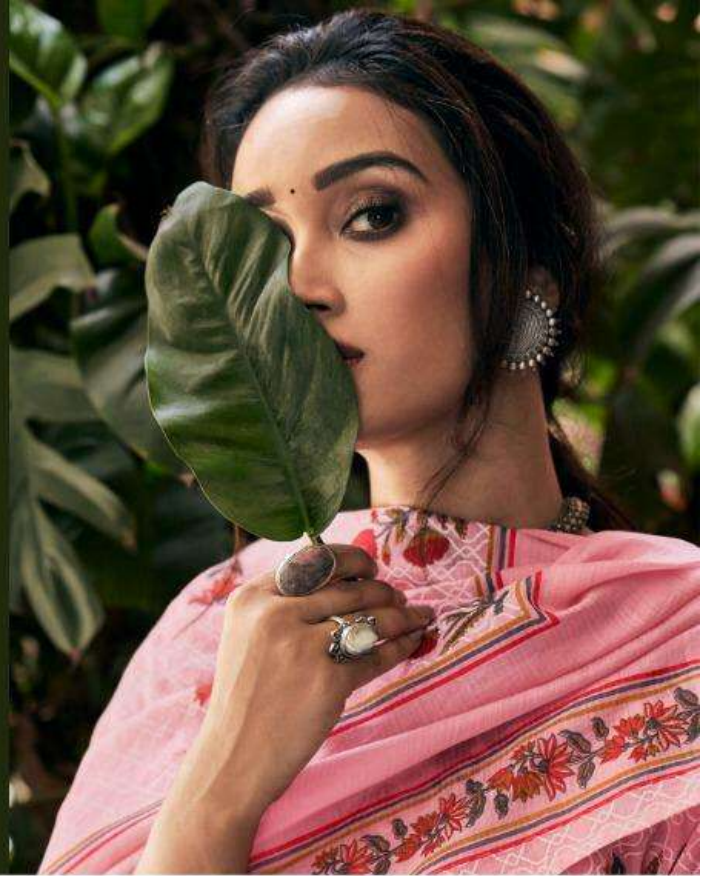

Email: jayvijayprints@gmail.com Website: www.hayaindia.com

Jaaz Vijay®

Enaara

DESIGN NO.	DESCRIPTION
5961	
5962	~ TOP ~
5963	PURE COTTON BLOCK KHADI PRINT AND HAND WORK
5964	~ BOTTOM ~
5965	PURE COTTON [SOLID COLOUR] WITH BLOCK KHADI PRINT AND LACE WORK
5966	
5967	~ DUPATTA ~
5968	PURE MUSLIN WITH KHADI BLOCK PRINT AND HANGINGS
5969	
5970	PRICE: 1385/-