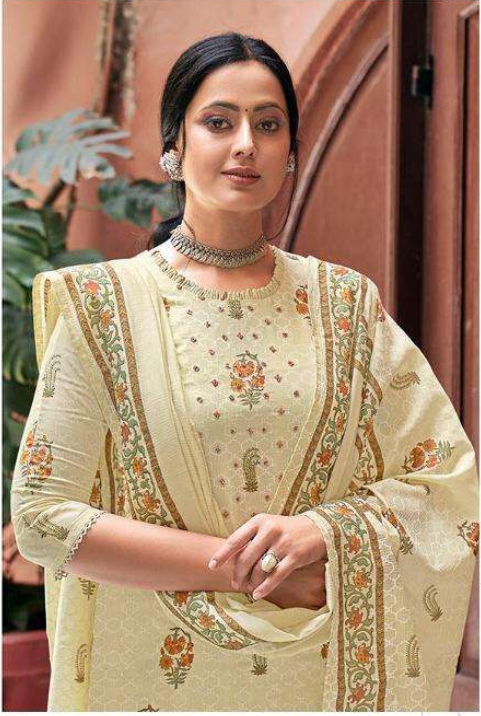

two women

affinity

is a spirit and an extension of your own

Joy Vijay

5
9
6
3

*Sublime your floral love with this elegant and classy piece
while you're*

Joy Vijay

Parvati and her friends they prepare things with beauty

Enaara

Jay Vijay®

Enaara

~ TOP ~

PURE COTTON BLOCK KHADI PRINT
AND HAND WORK

~ BOTTOM ~

PURE COTTON [SOLID COLOUR] WITH BLOCK
KHADI PRINT AND LACE WORK

~ DUPATTA ~