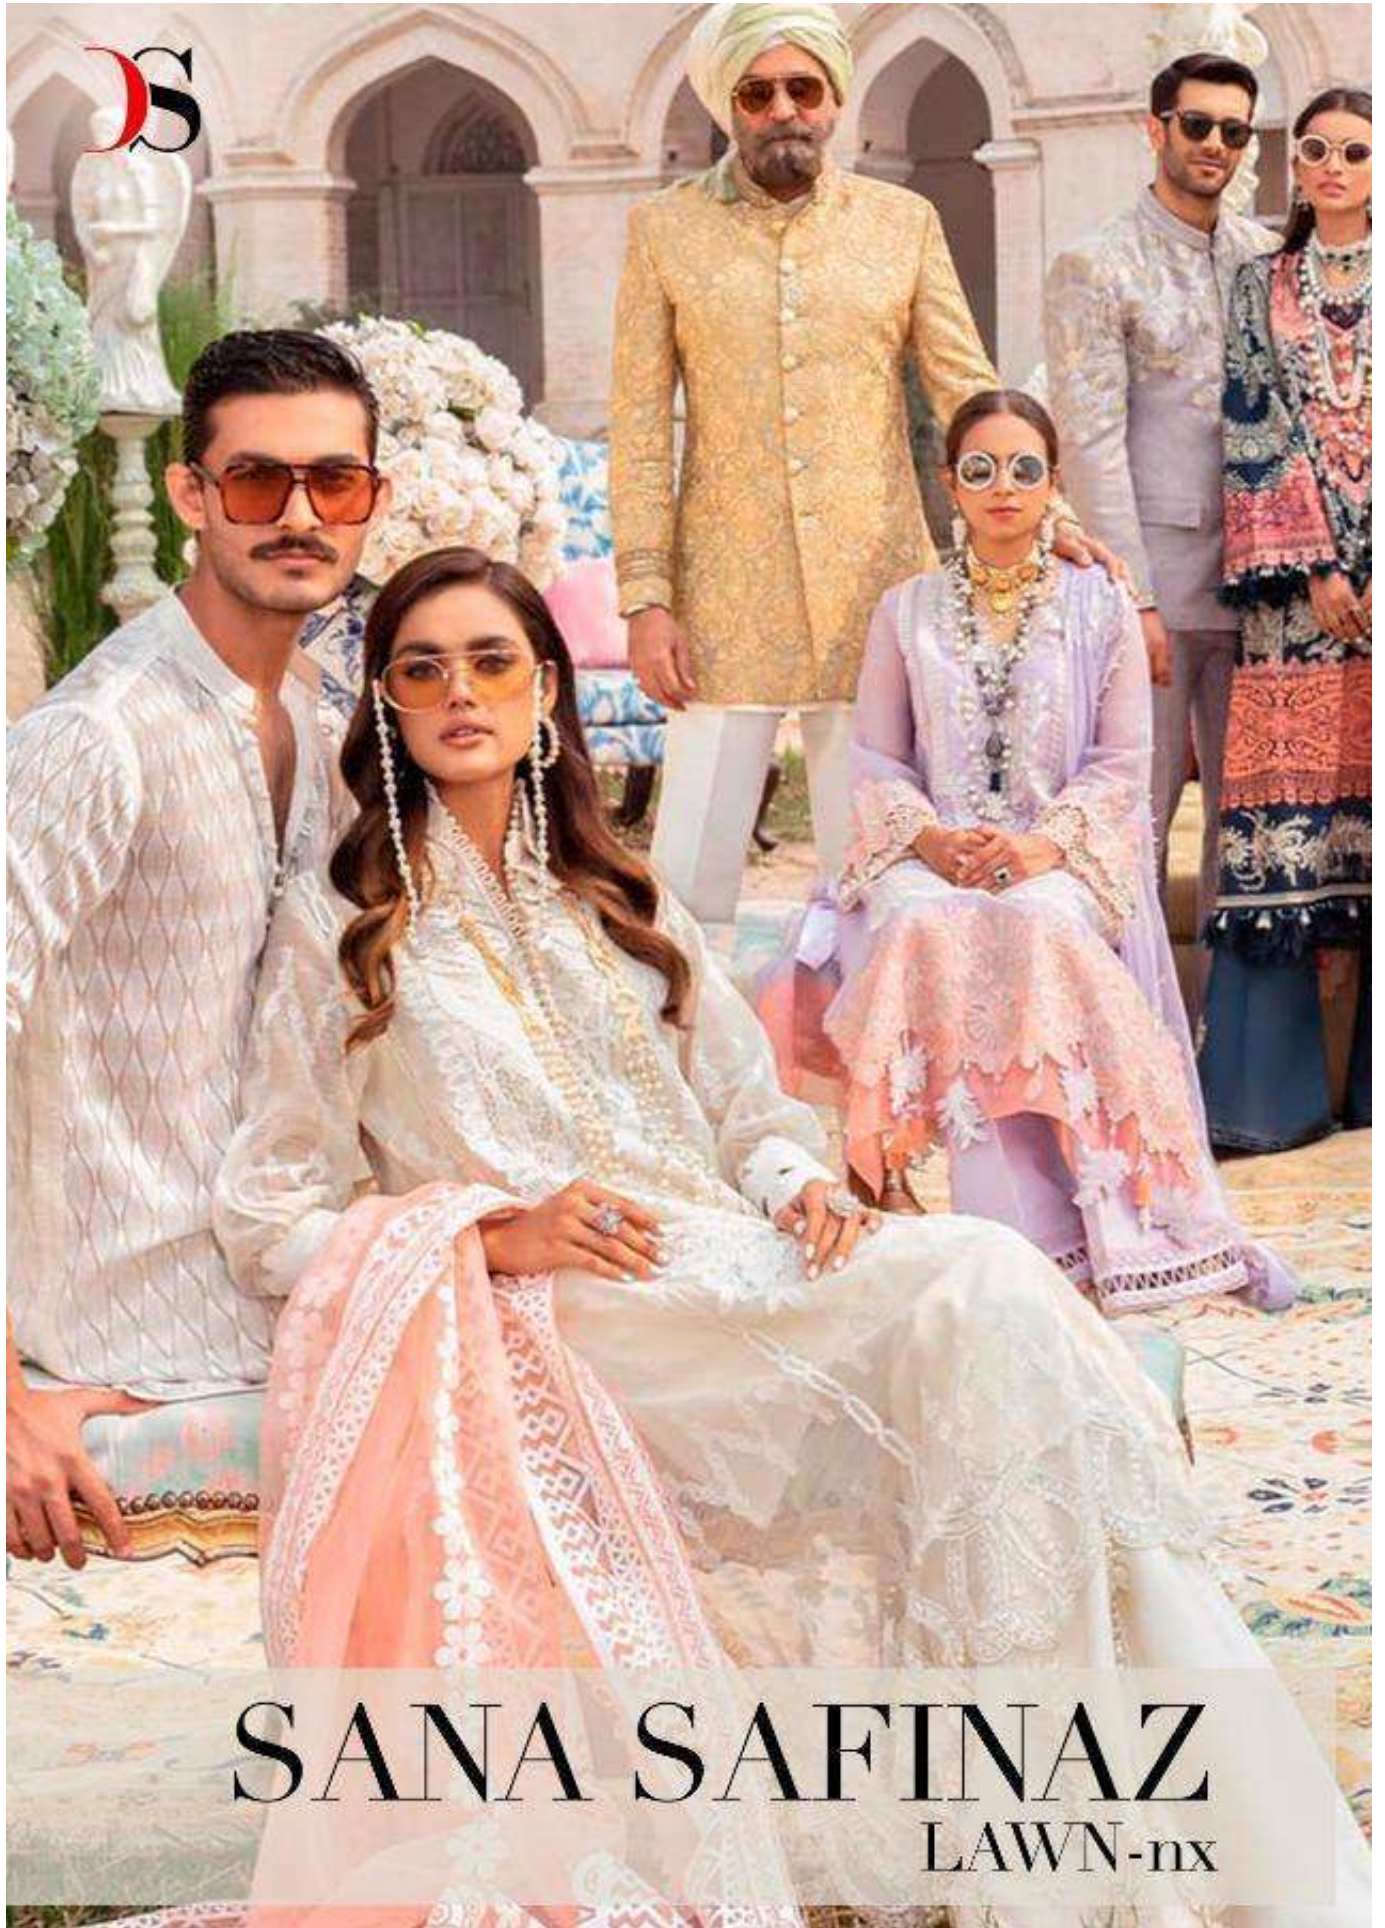

The logo for Sana Safinaz, featuring a stylized red and black 'S'.

SANA SAFINAZ

LAWN-IX

Sana Safinaz Lawn-21

DESIGN NO	DESCRIPTION	RATE
962	TOP : PURE COTTON PRINT WITH EMBROIDERY BOTTOM : COTTON DUPATTA : PURE COTTON PRINT	999
963	TOP : PURE COTTON PRINT WITH EMBROIDERY BOTTOM : COTTON DUPATTA : BUTTERFLY NET WITH EMBROIDERY	999
964	TOP : PURE COTTON PRINT WITH EMBROIDERY BOTTOM : COTTON DUPATTA : PURE COTTON PRINT	999
965	TOP : BUTTERFLY NET WITH EMBROIDERY BOTTOM/INNER : COTTON DUPATTA : ORGANZA HAND BLOCK PRINT	999
966	TOP : BUTTERFLY NET WITH EMBROIDERY BOTTOM/INNER : COTTON DUPATTA : ORGANZA HAND BLOCK PRINT	999
967	TOP : PURE COTTON WITH EMBROIDERY BOTTOM : COTTON DUPATTA : BUTTERFLY NET WITH EMBROIDERY	999

DS

967

The logo for Sana Safinaz, featuring a stylized red and black 'S'.

SANA SAFINAZ

LAWN-IX