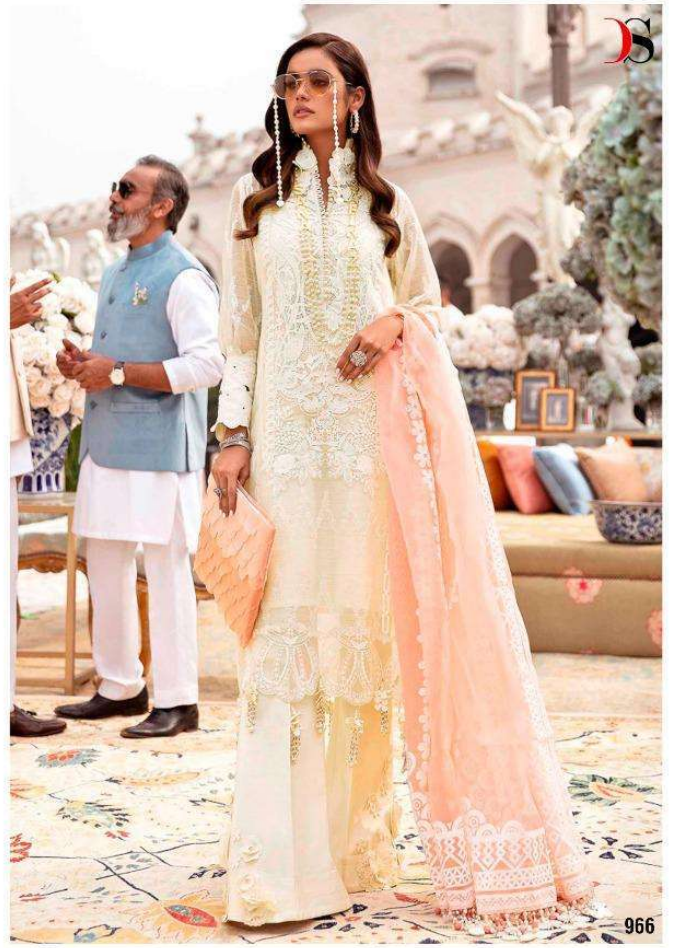

SANA SAFINAZ

LAWN-11X

## Sana Safinaz Lawn-21

DESIGN NO	DESGRIPTION	RATE
962	TOP : PURE COTTON PRINT WITH EMBROIDERY BOTTOM : COTTON DUPATTA : PURE COTTON PRINT	999
963	TOP : PURE COTTON PRINT WITH EMBROIDERY BOTTOM : COTTON DUPATTA : BUTTERFLY NET WITH EMBROIDERY	999
964	TOP : PURE COTTON PRINT WITH EMBROIDERY BOTTOM : COTTON DUPATTA : PURE COTTON PRINT	999
965	TOP : BUTTERFLY NET WITH EMBROIDERY BOTTOM/INNER : COTTON DUPATTA : ORGANZA HAND BLOCK PRINT	999
966	TOP : BUTTERFLY NET WITH EMBROIDERY BOTTOM/INNER : COTTON DUPATTA : ORGANZA HAND BLOCK PRINT	999
967	TOP : PURE COTTON WITH EMBROIDERY BOTTOM : COTTON DUPATTA : BUTTERFLY NET WITH EMBROIDERY	999