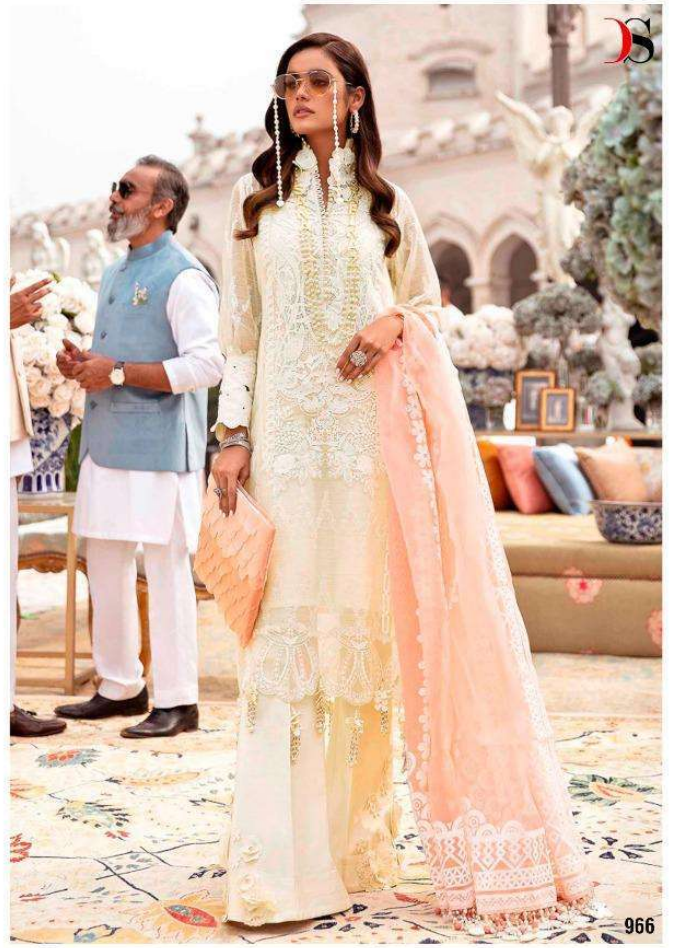

The logo for Sana Safinaz, featuring a stylized red and black 'S'.

SANA SAFINAZ

LAWN-IX

Sana Safinaz Lawn-21

DESIGN NO	DESCRIPTION	RATE
962	TOP : PURE COTTON PRINT WITH EMBROIDERY BOTTOM : COTTON DUPATTA : PURE COTTON PRINT	999
963	TOP : PURE COTTON PRINT WITH EMBROIDERY BOTTOM : COTTON DUPATTA : BUTTERFLY NET WITH EMBROIDERY	999
964	TOP : PURE COTTON PRINT WITH EMBROIDERY BOTTOM : COTTON DUPATTA : PURE COTTON PRINT	999
965	TOP : BUTTERFLY NET WITH EMBROIDERY BOTTOM/INNER : COTTON DUPATTA : ORGANZA HAND BLOCK PRINT	999
966	TOP : BUTTERFLY NET WITH EMBROIDERY BOTTOM/INNER : COTTON DUPATTA : ORGANZA HAND BLOCK PRINT	999
967	TOP : PURE COTTON WITH EMBROIDERY BOTTOM : COTTON DUPATTA : BUTTERFLY NET WITH EMBROIDERY	999

DS

967

The logo for Sana Safinaz, featuring a stylized red and black 'S'.

SANA SAFINAZ

LAWN-IX