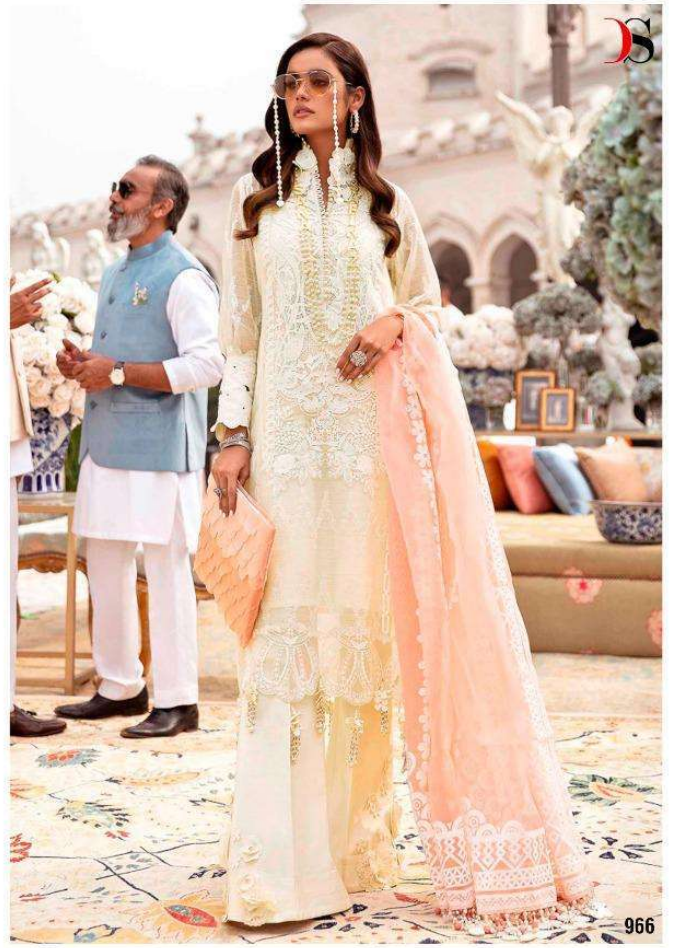

SANA SAFINAZ
LAWN-IX

Sana Safinaz Lawn-21

DESIGN NO	DESGRIPTION	RATE
962	TOP : PURE COTTON PRINT WITH EMBROIDERY BOTTOM : COTTON DUPATTA : PURE COTTON PRINT	999
963	TOP : PURE COTTON PRINT WITH EMBROIDERY BOTTOM : COTTON DUPATTA : BUTTERFLY NET WITH EMBROIDERY	999
964	TOP : PURE COTTON PRINT WITH EMBROIDERY BOTTOM : COTTON DUPATTA : PURE COTTON PRINT	999
965	TOP : BUTTERFLY NET WITH EMBROIDERY BOTTOM/INNER : COTTON DUPATTA : ORGANZA HAND BLOCK PRINT	999
966	TOP : BUTTERFLY NET WITH EMBROIDERY BOTTOM/INNER : COTTON DUPATTA : ORGANZA HAND BLOCK PRINT	999
967	TOP : PURE COTTON WITH EMBROIDERY BOTTOM : COTTON DUPATTA : BUTTERFLY NET WITH EMBROIDERY	999