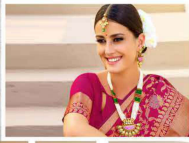

WIDE

BF-417