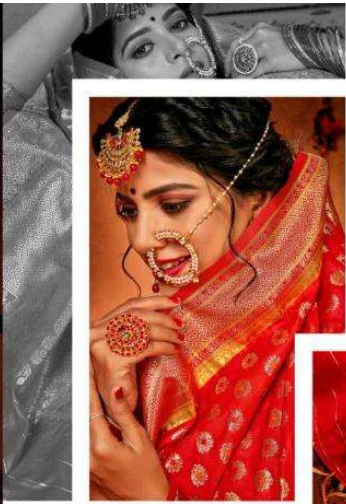

SHRUTI TEXTILE
ESSENCE OF ELEGANCE

आवाहन

SB

THE UNLIMITED TEMPTATION

WITH ITS VIBRANT WORK-BOUD CUTS, THE NEW SEASON ON THE INDIAN RUNWAY IS THE PERFECT MIX OF MODERN AND TRADITION. ALL YOU HAVE TO DO CHOOSE YOUR FAVORITE.

SB HOTTEST NEWEST LATEST
Elegant, bold, gutsy and multi-colored, there is nothing whimsical about this season's blossoms.

706

GIMMERING MIRACLE
Embrace your love for opulence. Whether you're a fan of royal Indian attire or just looking for a special occasion look, this saree is for you.

SB

THE UNLIMITED TEMPTATION

WITH ITS STRONG FORM, WHICH CARRIES THE NEW HANGING OF THE FEMINE BEHIND THE PERFECT BALANCE AND
ETHNIC, ALL YOU HAVE TO DO IS CHOOSE YOUR FAVORITE.

SB

THE SENSE & SENSUALITY

FULFILL YOUR GIRLISH FANTASIES WITH AN EMBELLISHED LOOK HERE MURTI SEED THREAD WORK, DELICATE NET AND SEQUINS ENHANCE THE BEAUTY.

SI

STYLE STATEMENT GORGEOUS

The key is to contrast two elements so you don't end up over doing the feminine quotient.

710

HOTTEST NEWEST LATEST

Elegant, bold, gutsy and multi-colored, there is nothing whimsical about this season's blossoms.