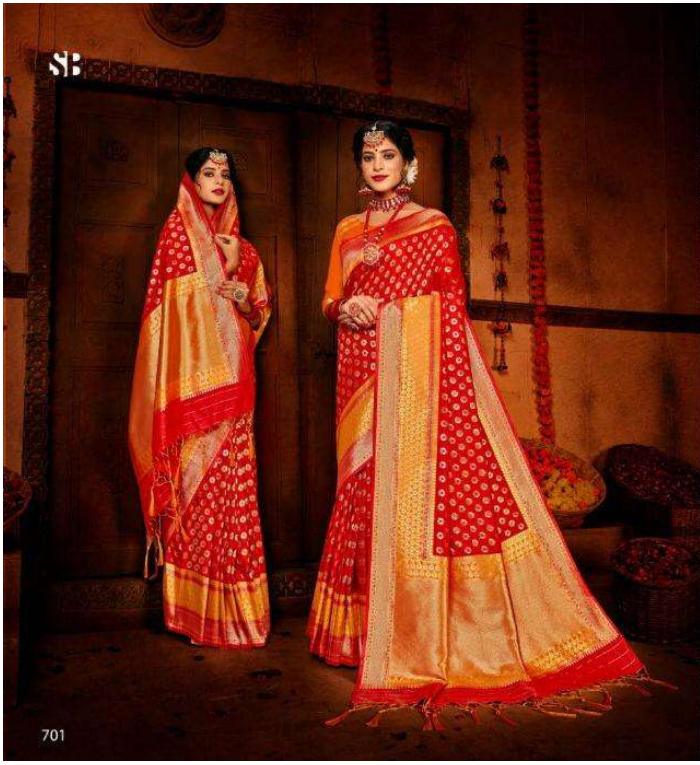

SHRUTI TEXTILE
ESSENCE OF ELEGANCE

आवाहन

SB

THE UNLIMITED TEMPTATION

WITH ITS VIBRANT WORK-BOUD CUTS, THE NEW SEASON ON THE INDIAN RUNWAY IS THE PERFECT MIX OF MODERN AND TRADITION. ALL YOU HAVE TO DO CHOOSE YOUR FAVORITE.

SB HOTTEST NEWEST LATEST
Elegant, bold, gutsy and multi-colored, there is nothing whimsical about this season's blossoms.

706

GIMMERING MIRACLE
Embrace your love for opulence. Whether you're a fan of royal Indian attire or just looking for a special occasion look, this saree is for you.