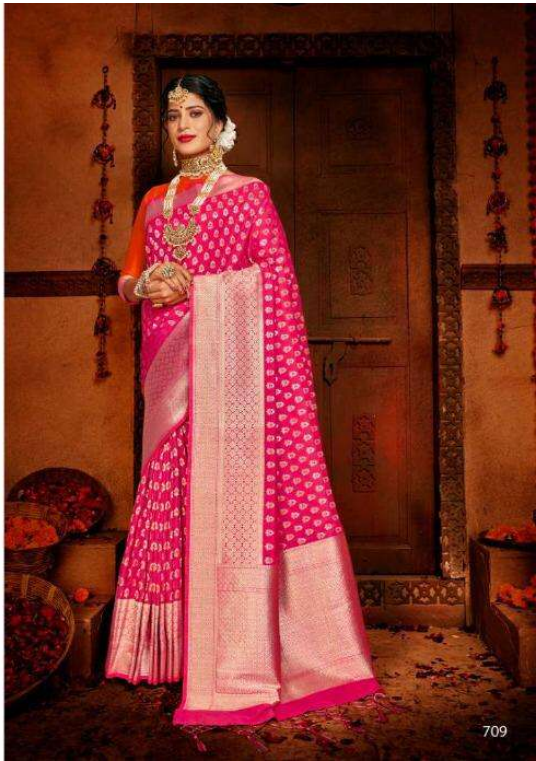

SI

STYLE STATEMENT GORGEOUS