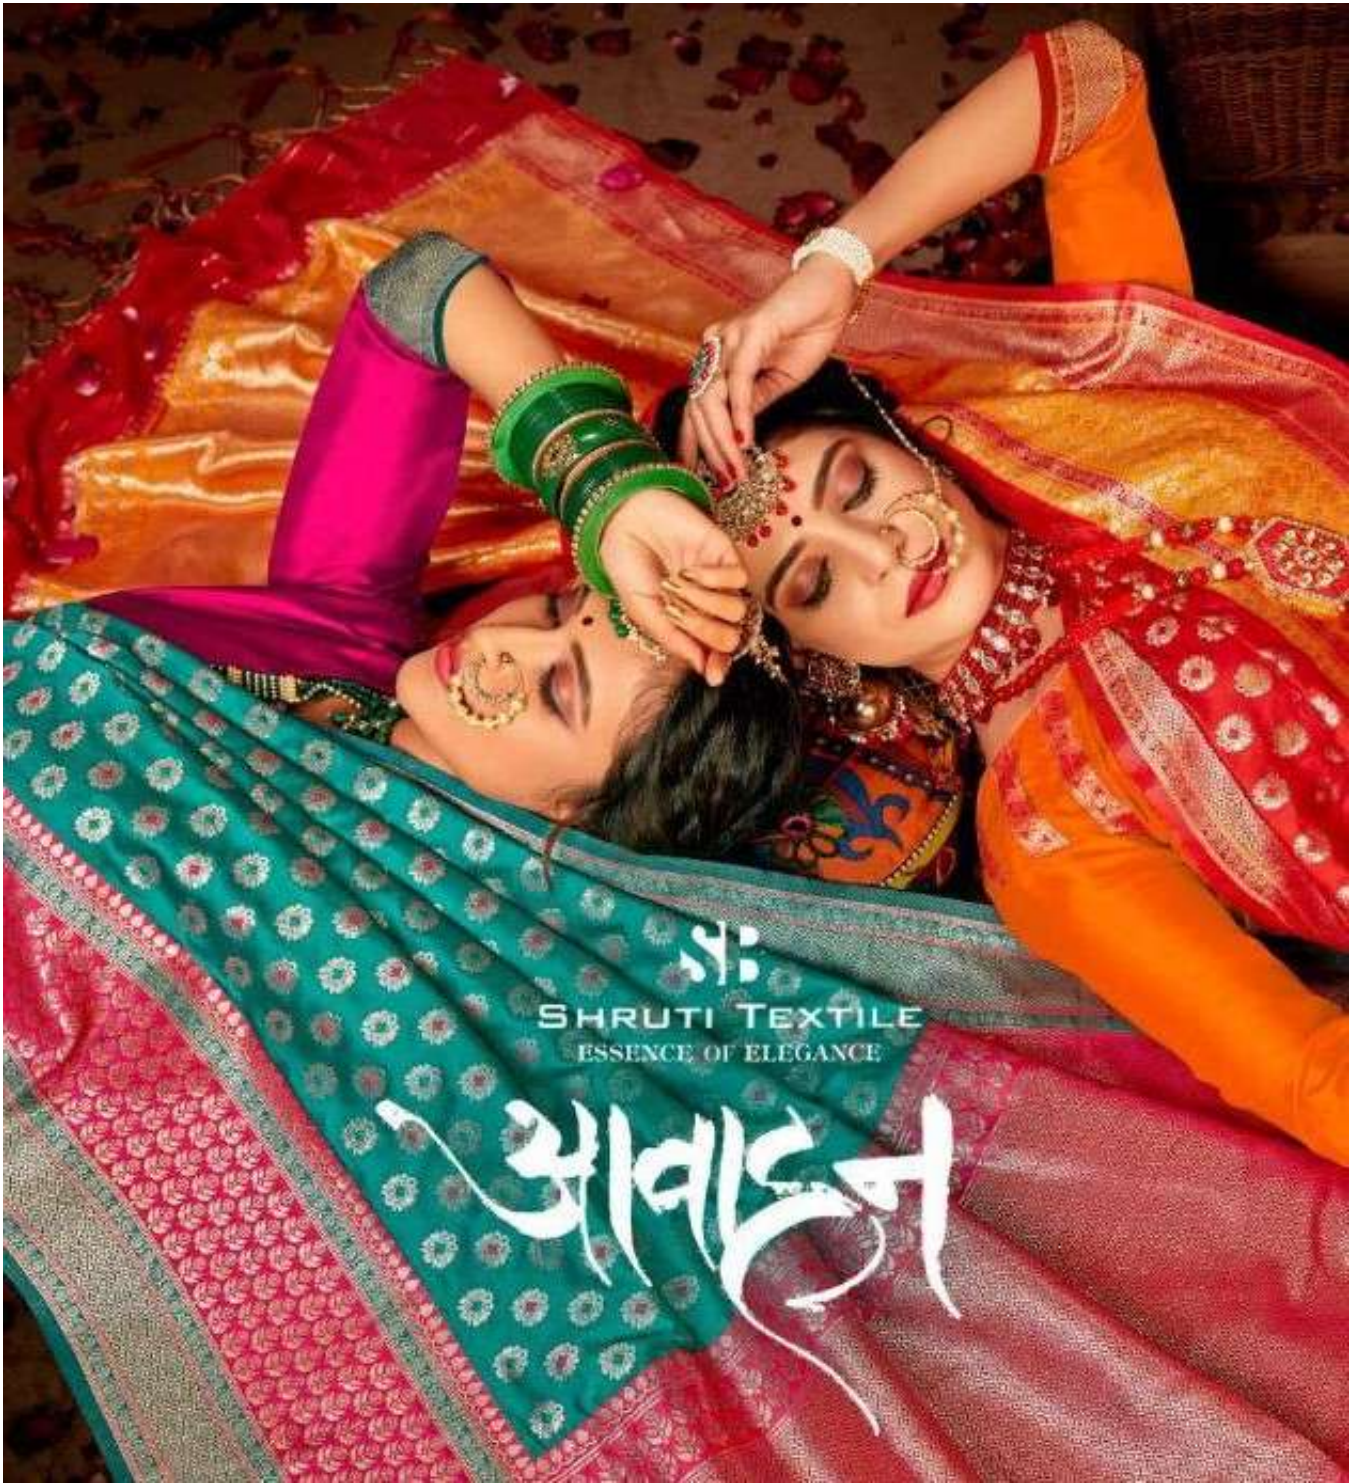

AAVAHAN DESIGNWISE RATE

Sr. No	PROD. D.NO	CATALOG D.NO.	RATE (Rs)
1	SO-195	701	₹ 1,345
2	SO-195	702	₹ 1,345
3	SO-195	703	₹ 1,345
4	SO-195	704	₹ 1,345
5	SO-195	705	₹ 1,345
6	SO-195	706	₹ 1,345
7	SO-194	707	₹ 1,145
8	SO-194	708	₹ 1,145
9	SO-194	709	₹ 1,145
10	SO-194	710	₹ 1,145
11	SO-194	711	₹ 1,145
12	SO-194	712	₹ 1,145

SHRUTI TEXTILE
ESSENCE OF ELEGANCE

आवाहन