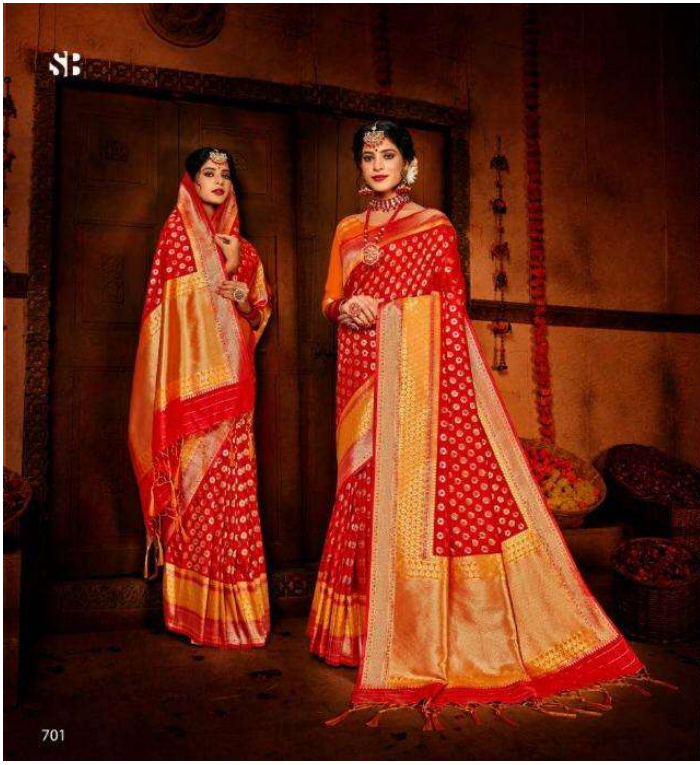

SHRUTI TEXTILE
ESSENCE OF ELEGANCE

आवाहन

SB

THE UNLIMITED TEMPTATION

WITH ITS VIBRANT WORK-BOUD CUTS, THE NEW SEASON ON THE INDIAN RUNWAY IS THE PERFECT MIX OF MODERN AND TRADITION. ALL YOU HAVE TO DO CHOOSE YOUR FAVORITE.

SB HOTTEST NEWEST LATEST
Elegant, bold, gutsy and multi-colored, there is nothing whimsical about this season's blossoms.

GIMMERING MIRACLE
Embrace your love for prints. Whether you're a fan of floral or geometric prints, this saree is a perfect choice.