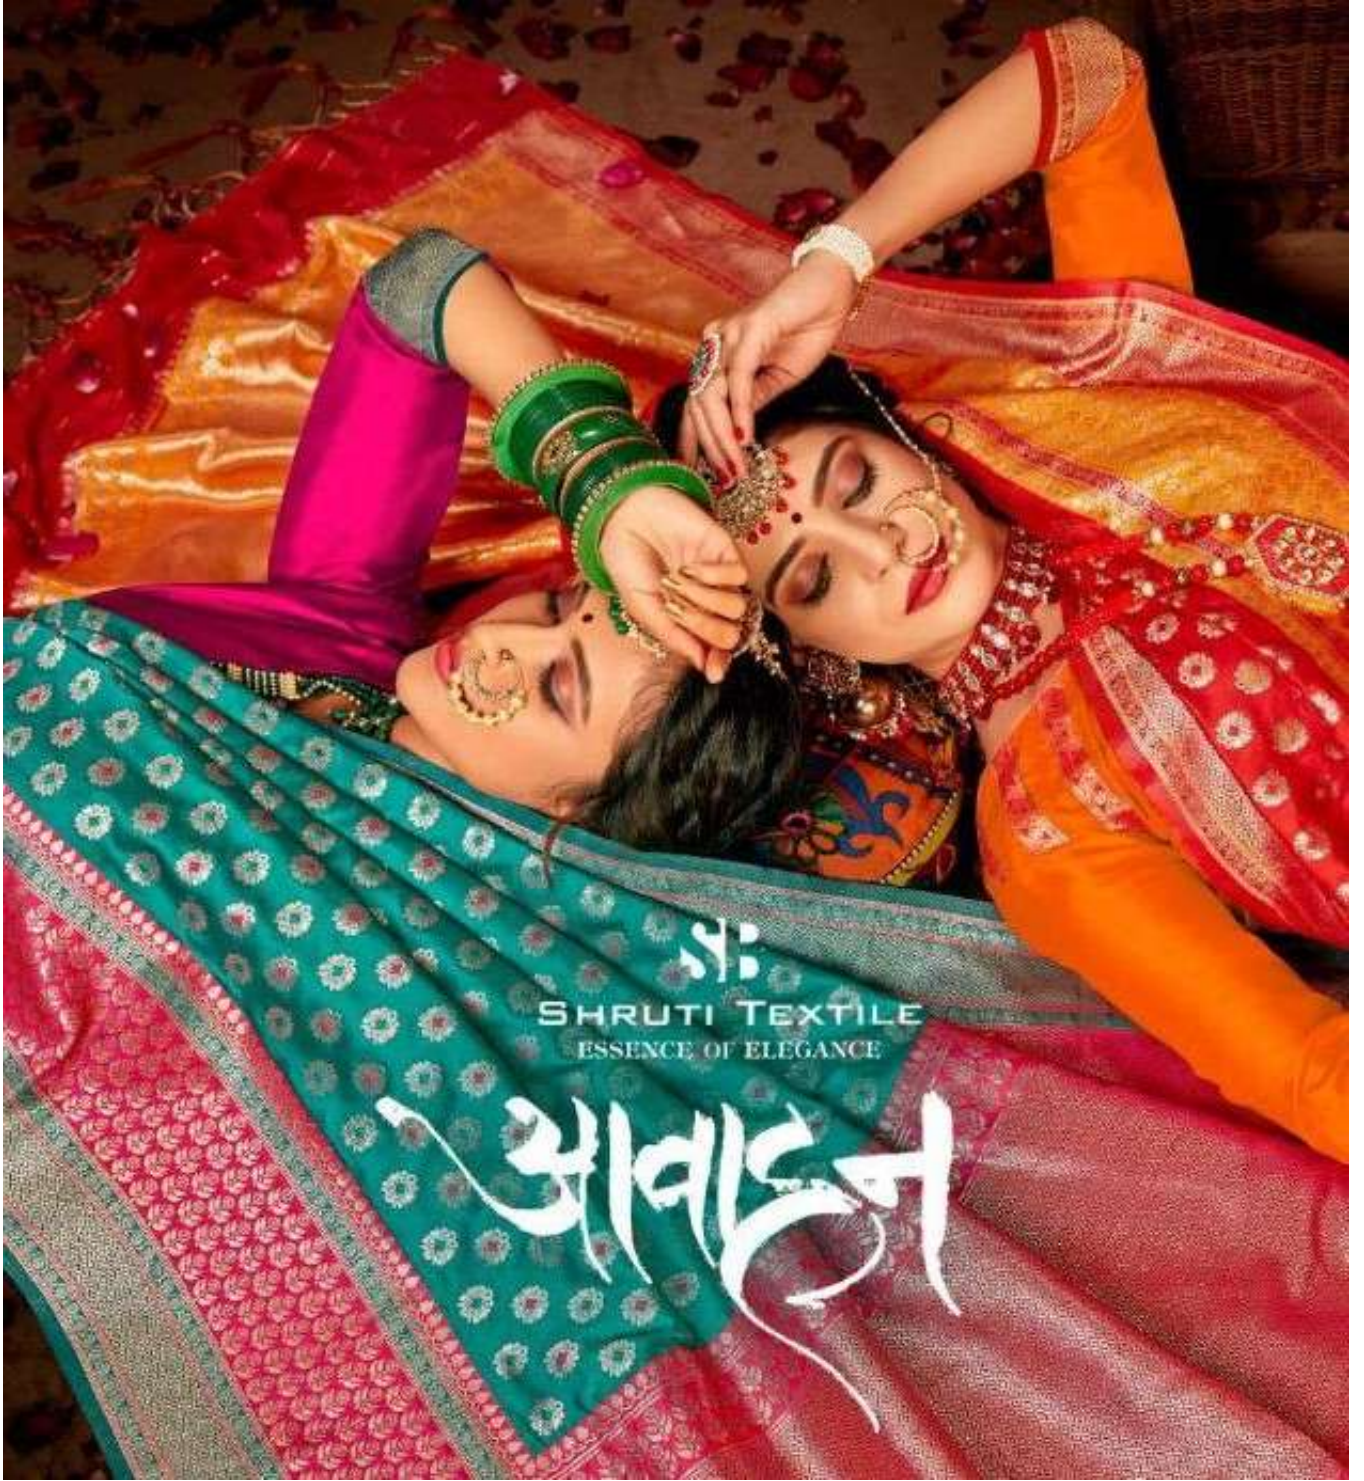

AAVAHAN DESIGNWISE RATE

Sr. No	PROD. D.NO	CATALOG D.NO.	RATE (Rs)
1	SO-195	701	₹ 1,345
2	SO-195	702	₹ 1,345
3	SO-195	703	₹ 1,345
4	SO-195	704	₹ 1,345
5	SO-195	705	₹ 1,345
6	SO-195	706	₹ 1,345
7	SO-194	707	₹ 1,145
8	SO-194	708	₹ 1,145
9	SO-194	709	₹ 1,145
10	SO-194	710	₹ 1,145
11	SO-194	711	₹ 1,145
12	SO-194	712	₹ 1,145

SHRUTI TEXTILE
ESSENCE OF ELEGANCE

आवाहन