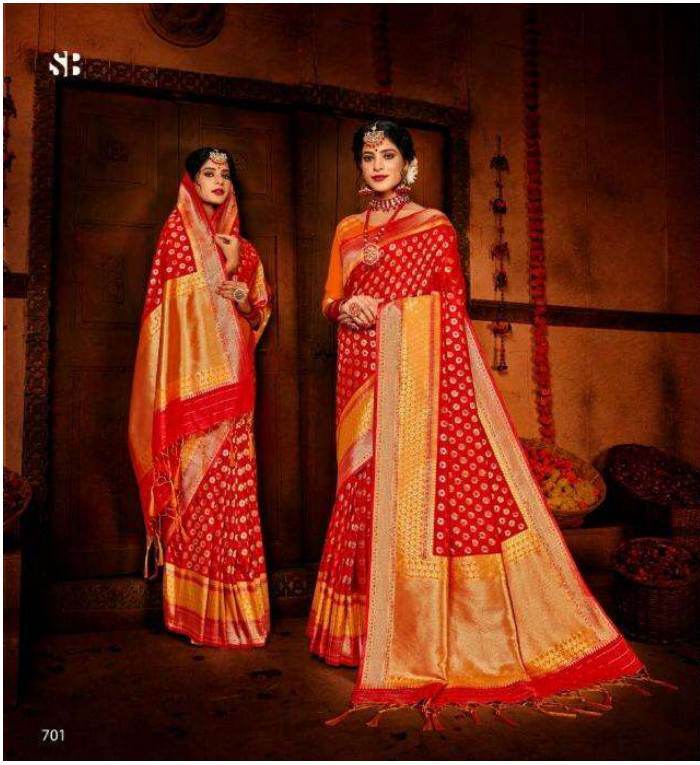

SHRUTI TEXTILE
ESSENCE OF ELEGANCE

आवाहन

SB

THE UNLIMITED TEMPTATION

WITH ITS VIBRANT WORK-BOUD CUTS, THE NEW SEASON ON THE INDIAN RUNWAY IS THE PERFECT MIX OF MODERN AND TRADITION. ALL YOU HAVE TO DO CHOOSE YOUR FAVORITE.