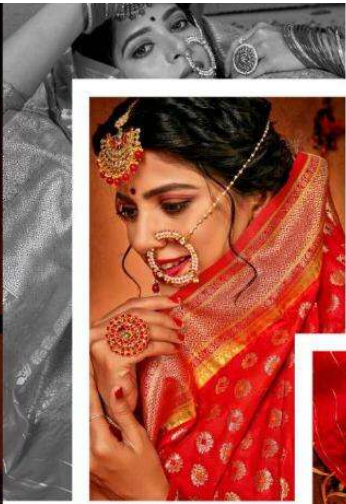

SHRUTI TEXTILE
ESSENCE OF ELEGANCE

आवाहन

SB

THE UNLIMITED TEMPTATION

WITH ITS VIBRANT WORK-BOUD CUTS, THE NEW SEASON ON THE INDIAN RUNWAY IS THE PERFECT MIX OF MODERN AND TRADITION. ALL YOU HAVE TO DO CHOOSE YOUR FAVORITE.

SB HOTTEST NEWEST LATEST
Elegant, bold, gutsy and multi-colored, there is nothing whimsical about this season's blossoms.

GIMMERING MIRACLE
Embrace your love for prints. Whether you're a fan of floral or geometric prints, this saree is a perfect choice.

SI

STYLE STATEMENT GORGEOUS

The key is to contrast two elements so you don't end up over doing the feminine quotient.

710

HOTTEST NEWEST LATEST

Elegant, bold, gutsy and multi-colored, there is nothing whimsical about this season's blossoms.