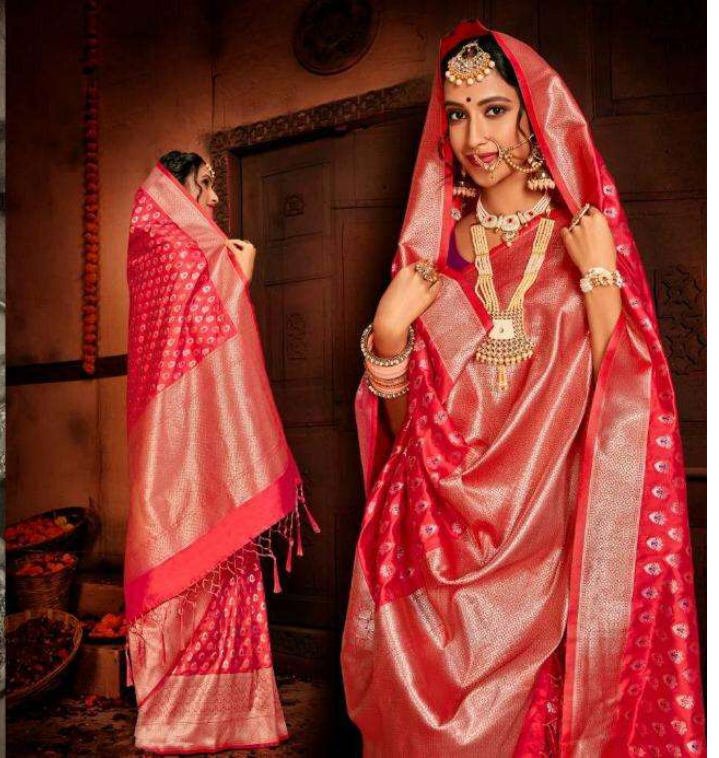

COLLECTION AND MESMERIZE

712