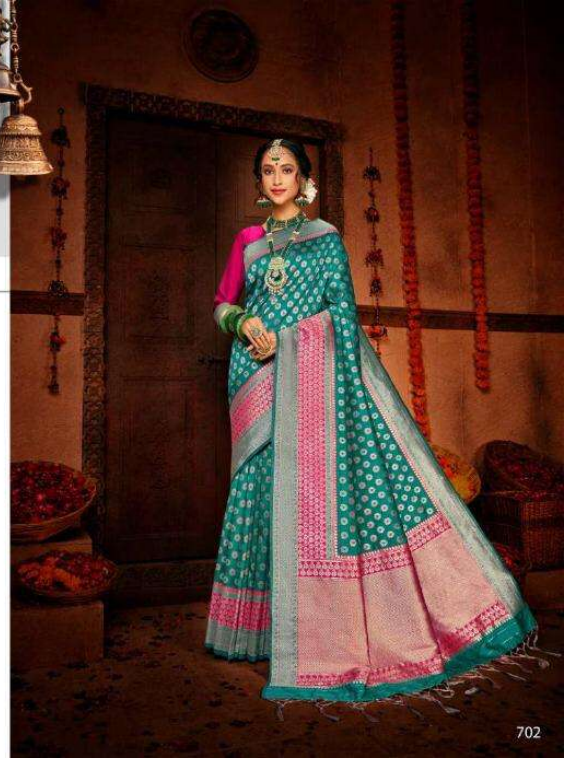

THE UNLIMITED TEMPTATION