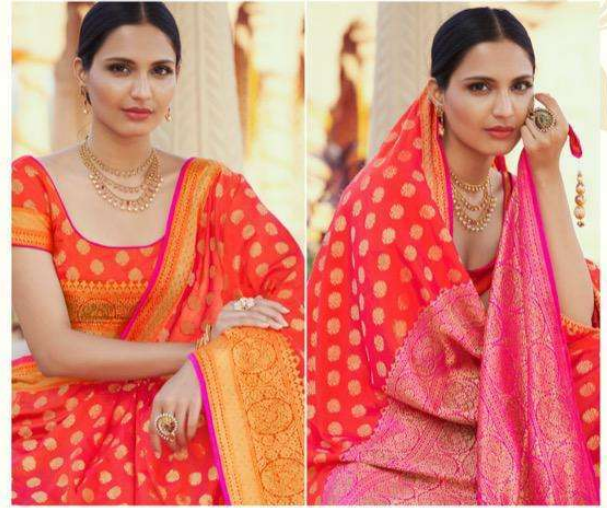

NAIRA
DESIGNER OF FINE ARTS

GAJJARI ART SILK SAREE WITH RANI RICH PALLU AND GAJJARI BUNNING BLOUSE
CODE.NO.:-1091