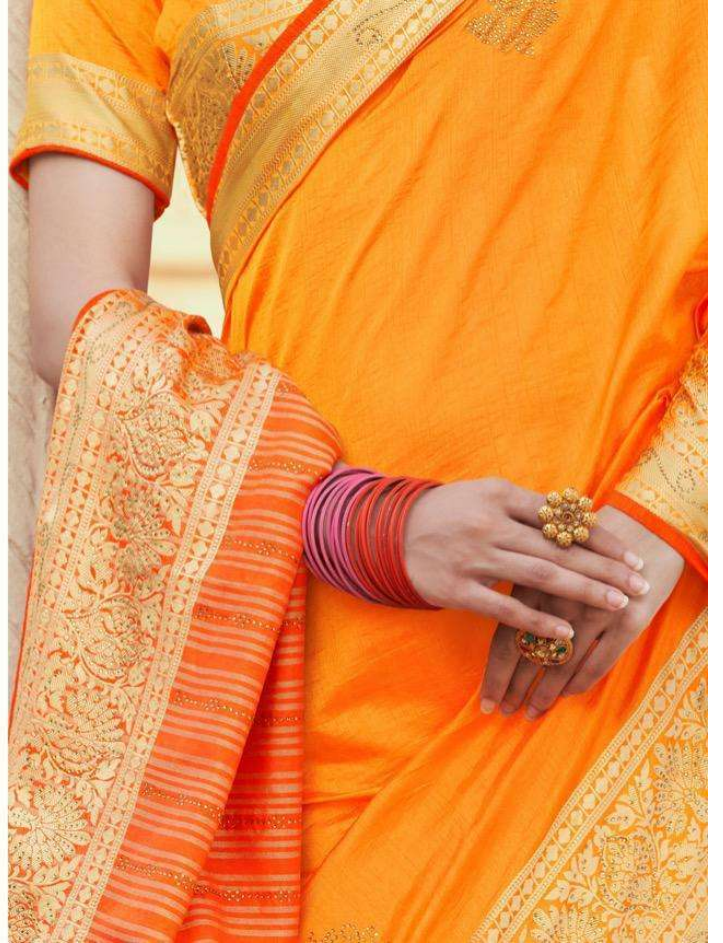

NAIRA
SAREES

CODE.NO.: -1087

Lavish