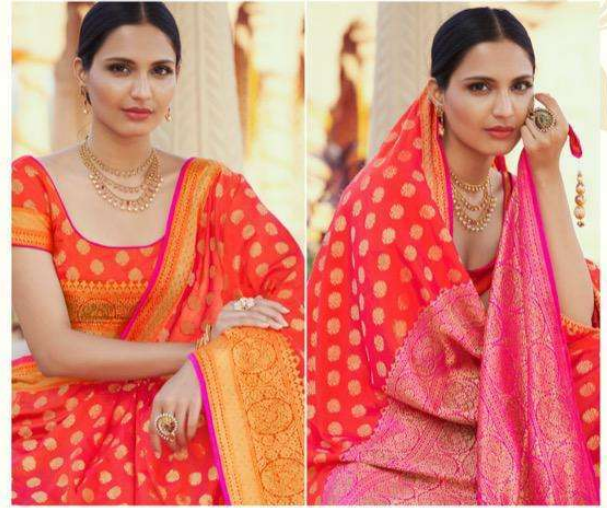

Trendy

NAIRA

Ethnic

YELLOW ART SILK SAREE WITH TOMATO RICH PALLU AND YELLOW RUNNING BLOUSE
CODE.NO.: 1090

SEA GREEN ART SILK SAREE WITH RAMA LINING PALLU AND SEA GREEN RUNNING BLOUSE

CODE.NO.:-1085

Blandish

CODE.NO.:-1092

CODE.NO.:-1093

CODE.NO.:-1094

CODE.NO.:-1095

NAIRA

Medish

FEROZI ART SILK SAREE WITH GREEN LINING PALLU AND FEROZI RUNNING BLOUSE
CODE NO.:-1093

NAIRA
DESIGNER OF FINE ARTS