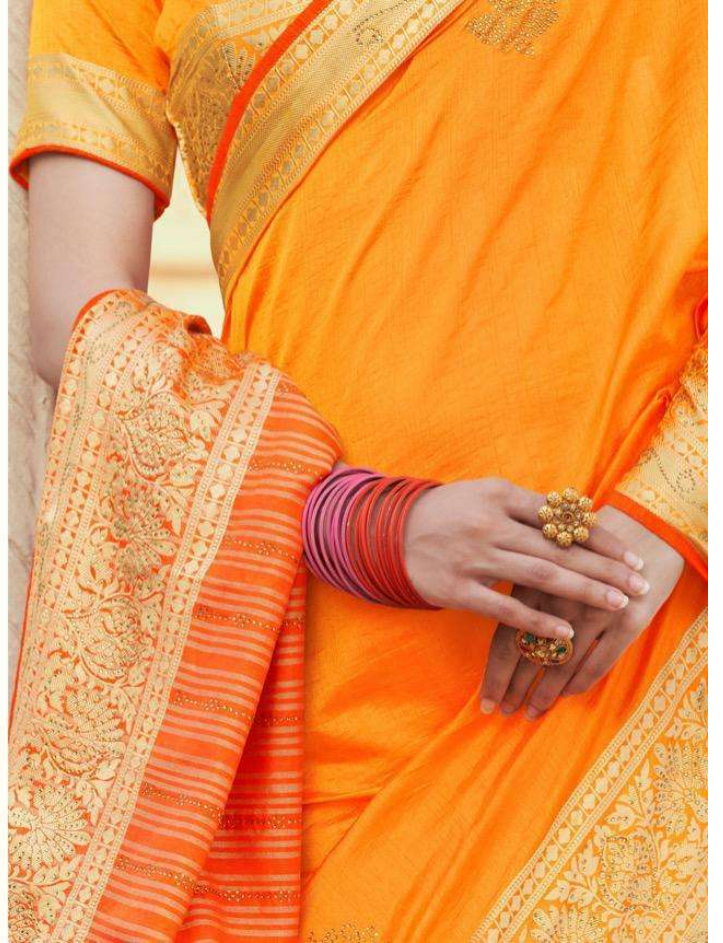

NAIRA
SAREES

CODE. NO.: -1087

Lavish