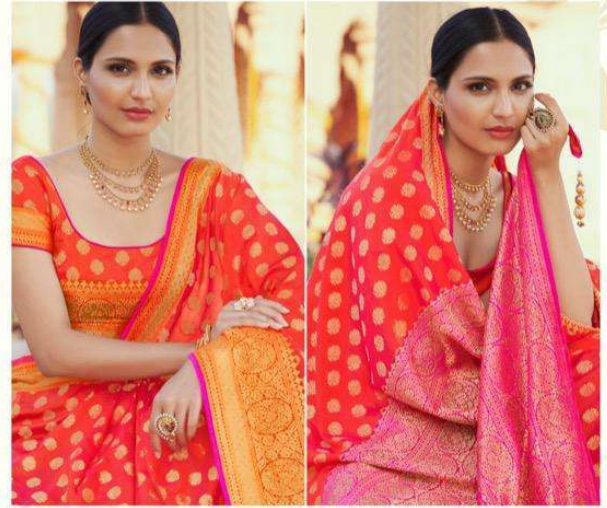

FEROZI ART SILK SAREE WITH GREEN LINING PALLU AND FEROZI RUNNING BLOUSE
CODE NO.:-1093

NAIRA
DESIGNER OF FINE ARTS

GAJJARI ART SILK SAREE WITH RANI RICH PALLU AND GAJJARI BUNNING BLOUSE
CODE.NO.:-1091