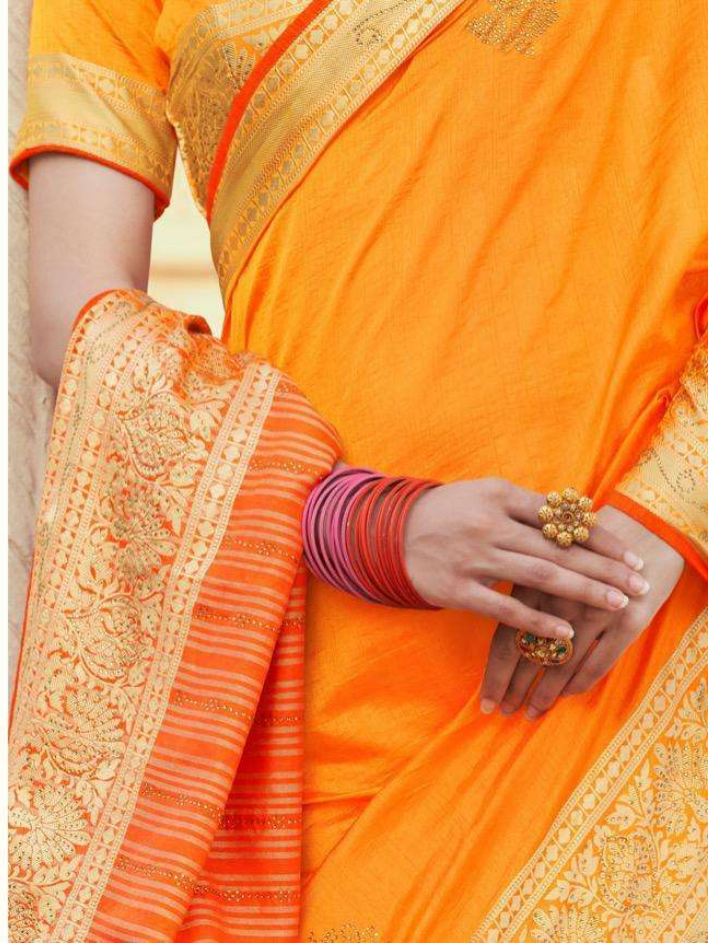

NAIRA
SAREES

CODE.NO.:-1087

Lavish