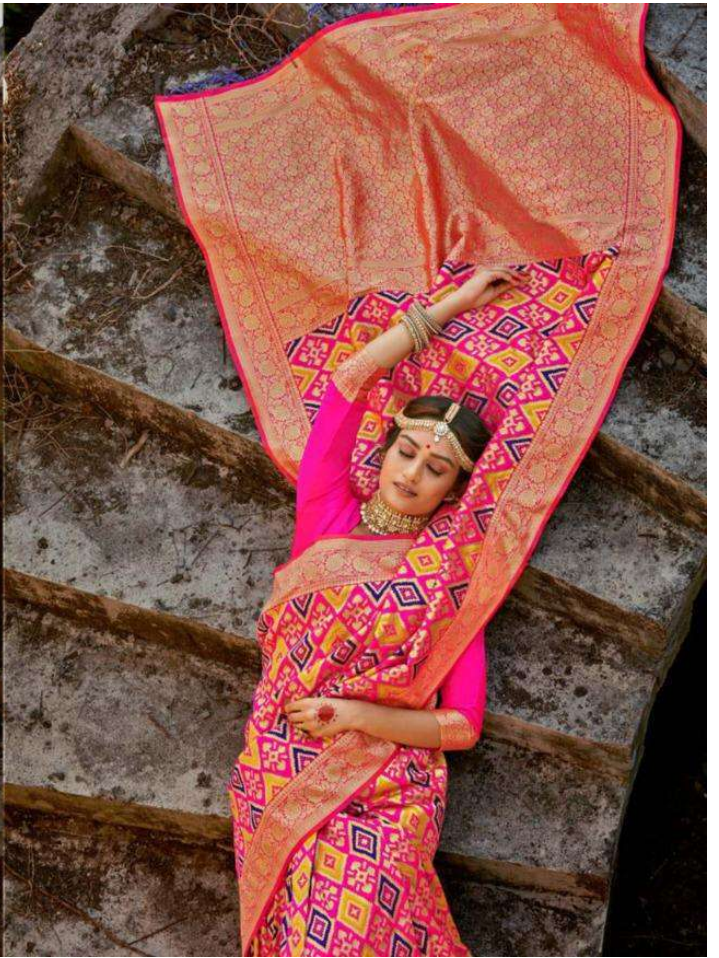

SHRUTI TEXTILE  
ESSENCE OF ELEGANCE

Parchaai

S:

1011

1001

1002

1003

1007