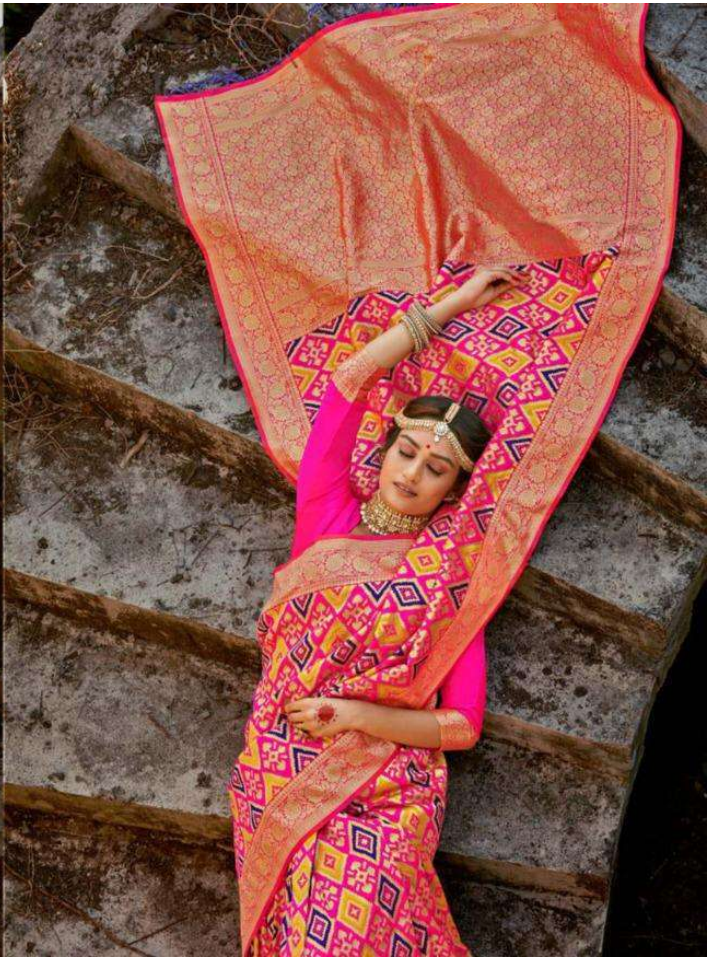

SHRUTI TEXTILE
ESSENCE OF ELEGANCE

Parchaai

S:

1011

1001

1002

1003

1007