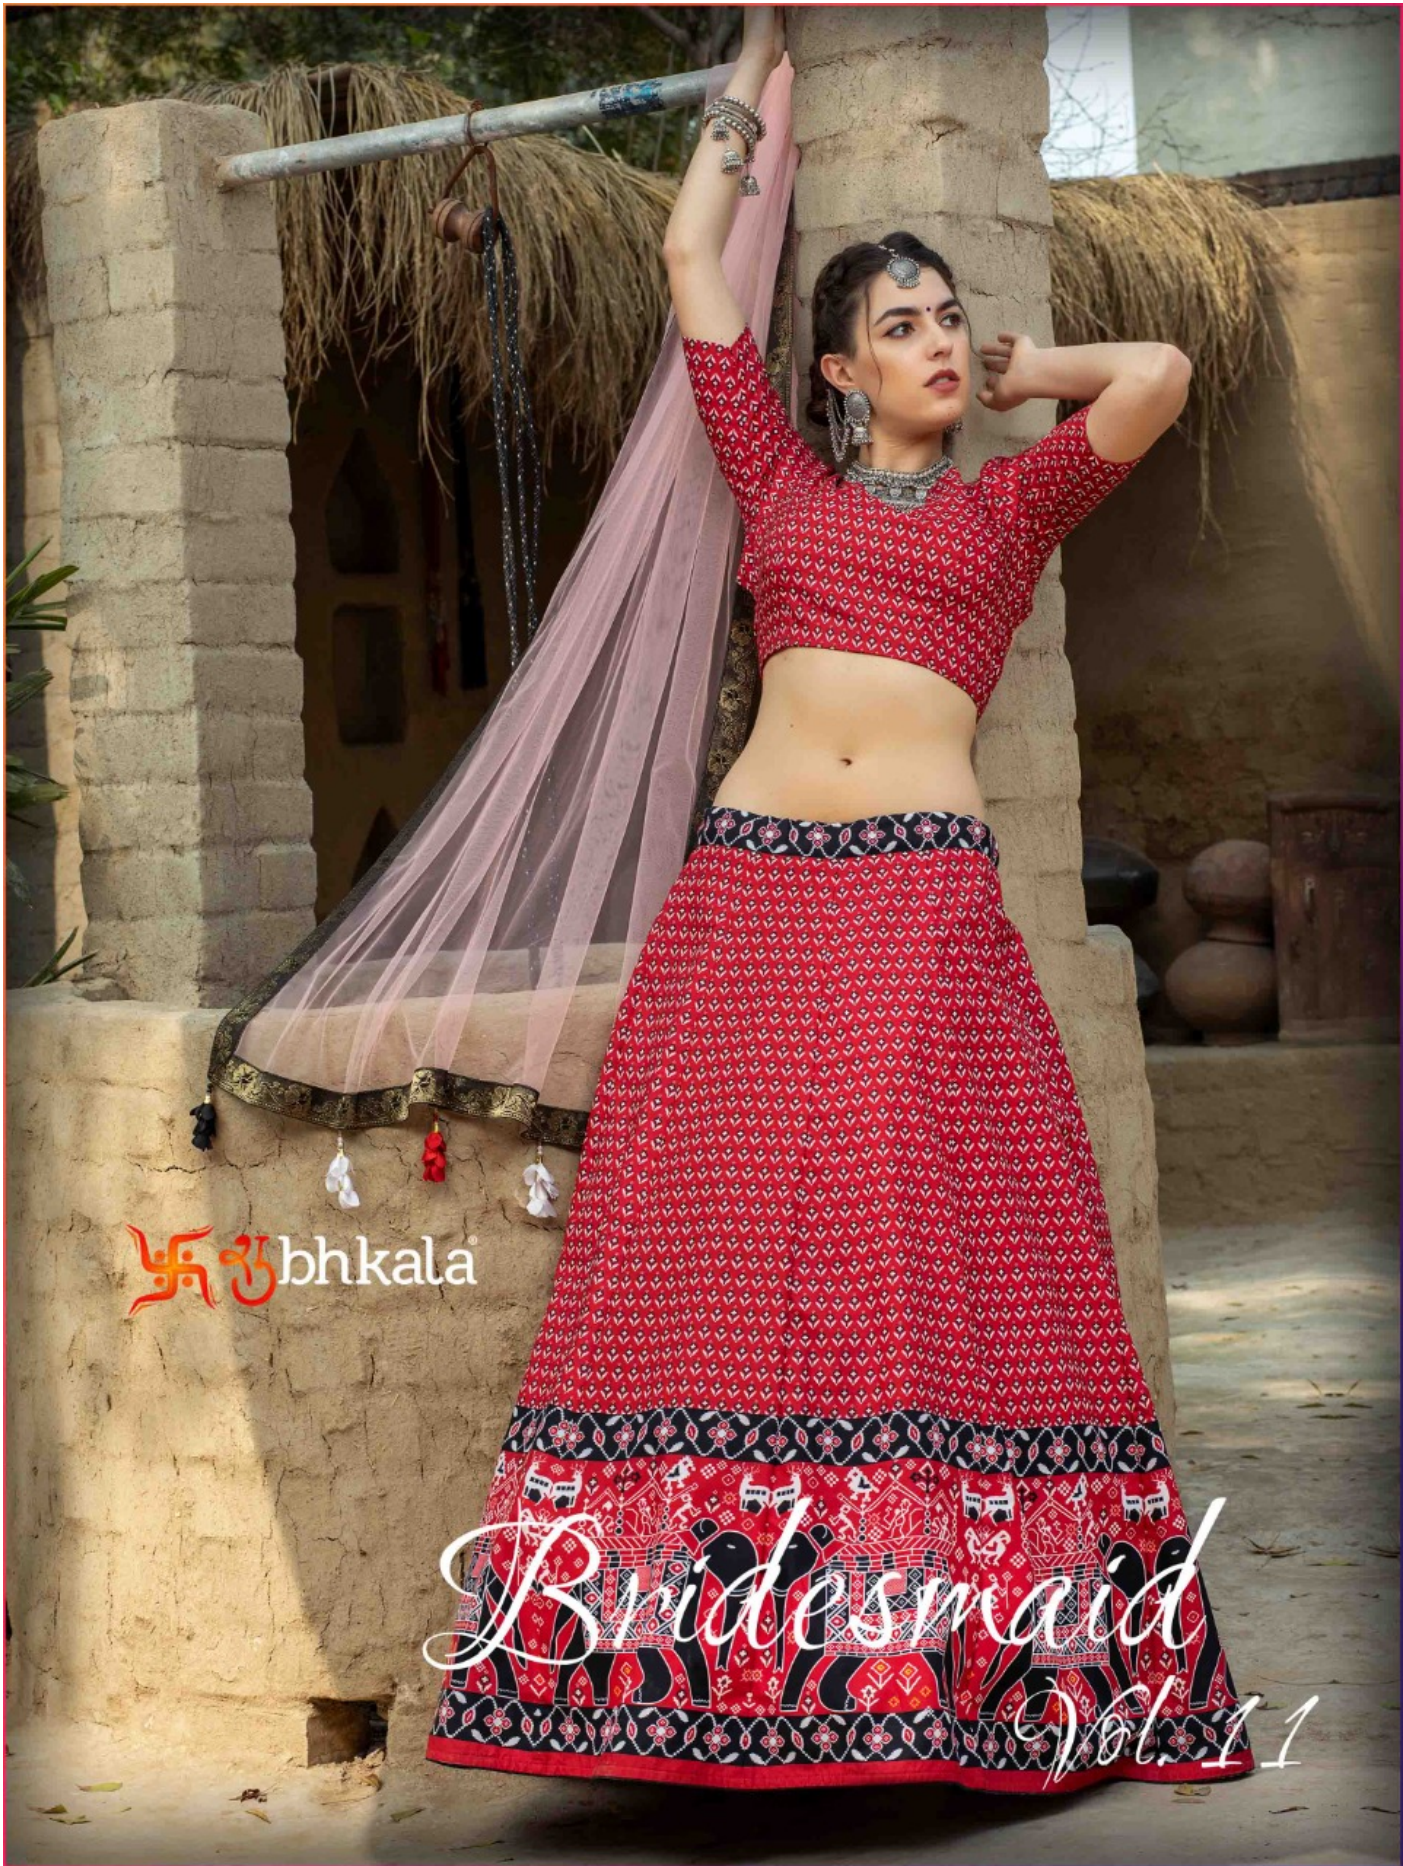

bhkala

Bridesmaid
Vol. 1.1