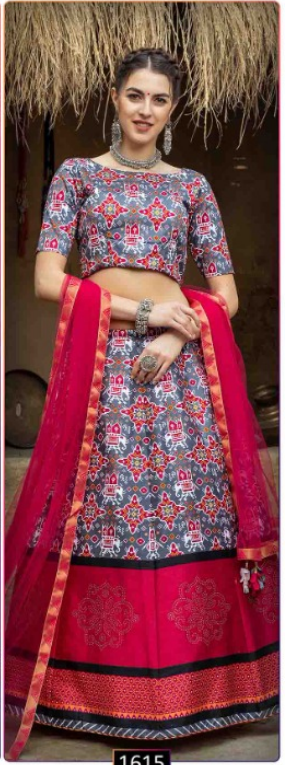

 bhkala®

Bridesmaid

Vol. 11

Design NO. (SKU)	Lehenga Color	Lehenga Fabric	Choli Fabric	Dupatta Fabric	SIZE (SEMI-STITCHED)	Lehenga Work	Choli Work	Dupatta Work	Choli Length (MTR)	Lehenga Length (INCH)	Dupatta Length (MTR)
1611	Red - Peach	Art Silk	Art Silk	NET	UPTO 42 BUST AND WAIST	Printed	Printed	Lace And Tassels On Border	1	42	2.30
1612	Navy Blue - Maroon	Art Silk	Art Silk	NET	UPTO 42 BUST AND WAIST	Printed	Printed	Lace And Tassels On Border	1	42	2.30
1613	Black - Mustard - Pink	Art Silk	Georgette	NET	UPTO 42 BUST AND WAIST	Printed	Fancy Sequence Work	Lace And Tassels On Border	1.2	42	2.30
1614	Navy Blue	Art Silk	Art Silk	NET	UPTO 42 BUST AND WAIST	Printed	PRINTED	Lace And Tassels On Border	1	42	2.30
1615	Grey - Magenta	Art Silk	Art Silk	NET	UPTO 42 BUST AND WAIST	Printed	PRINTED	Lace And Tassels On Border	1	42	2.30

1611

1612

1613

1614

1615

 bhkala

Bridesmaid
Vol. 1.1