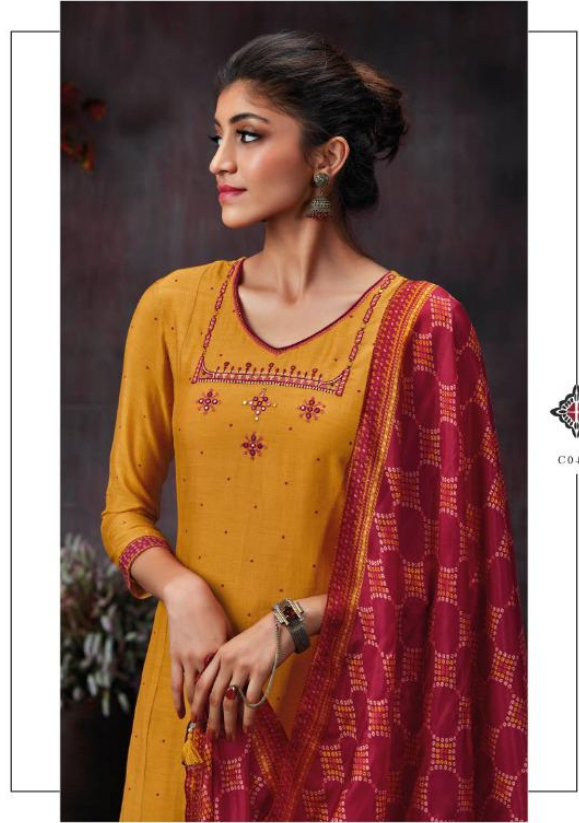

Ganga®

*Damara*

C0473

PRODUCT NAME	<b>DAMARA</b>
D.NO.	C0470 TO C0475
DESCRIPTION	<p><b>TOP</b> PURE FINEST BEMBERG SILK PRINTED WITH EMBROIDERY &amp; HAND WORK</p> <p><b>BOTTOM</b> SILKY SATIN SOLID</p> <p><b>DUPATTA</b> PURE FINEST SILK PRINTED WITH TASSELS</p>
PRICE	<b>1930/- EACH+GST(EXTRA)</b>