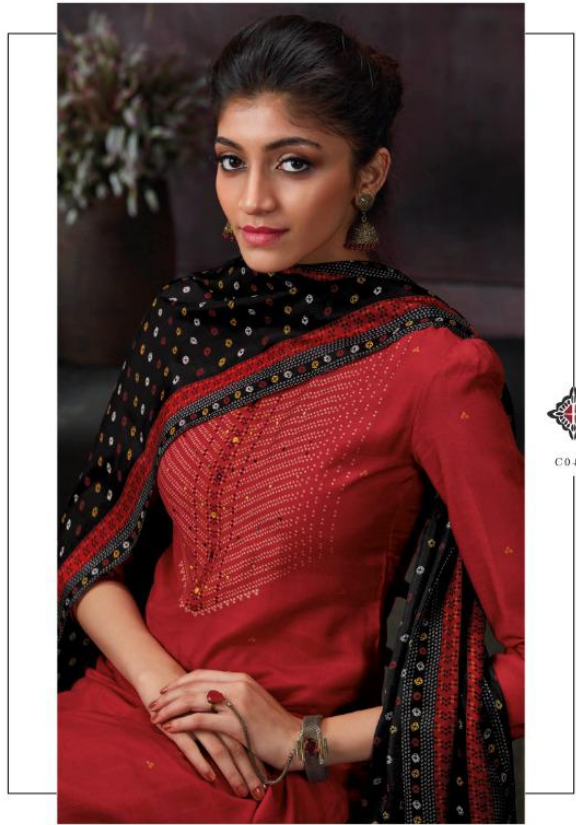

Ganga®

*Damara*

C0473

PRODUCT NAME	<b>DAMARA</b>
D.NO.	C0470 TO C0475
DESCRIPTION	<p><b>TOP</b> PURE FINEST BEMBERG SILK PRINTED WITH EMBROIDERY &amp; HAND WORK</p> <p><b>BOTTOM</b> SILKY SATIN SOLID</p> <p><b>DUPATTA</b> PURE FINEST SILK PRINTED WITH TASSELS</p>
PRICE	<b>1930/- EACH+GST(EXTRA)</b>