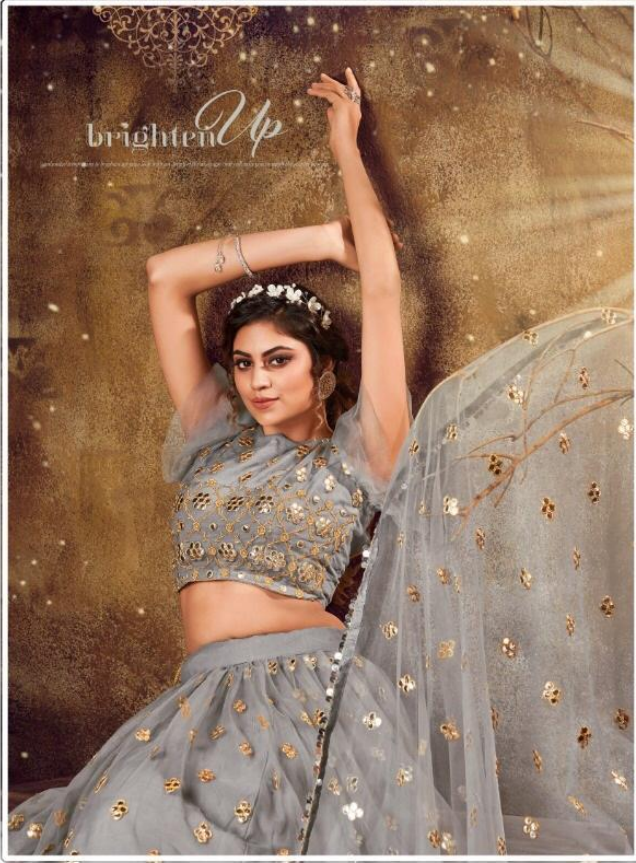

PANVI

BLOSSOM

PANVI

BLOSSOM

PANVI

BLOSSOM

PANVI

FABRICS DETAILS

Fabric :- Soft Net With Cotton inner

Flair :- 4 Mtr With 2.5 Mtr Dupatta & 1 Mtr Choli With inner

Size :- up to 44 One Size Semi Stich Lehenga & unstitch Choli

RATE

1550/-

GST

5% EXTRA

1030