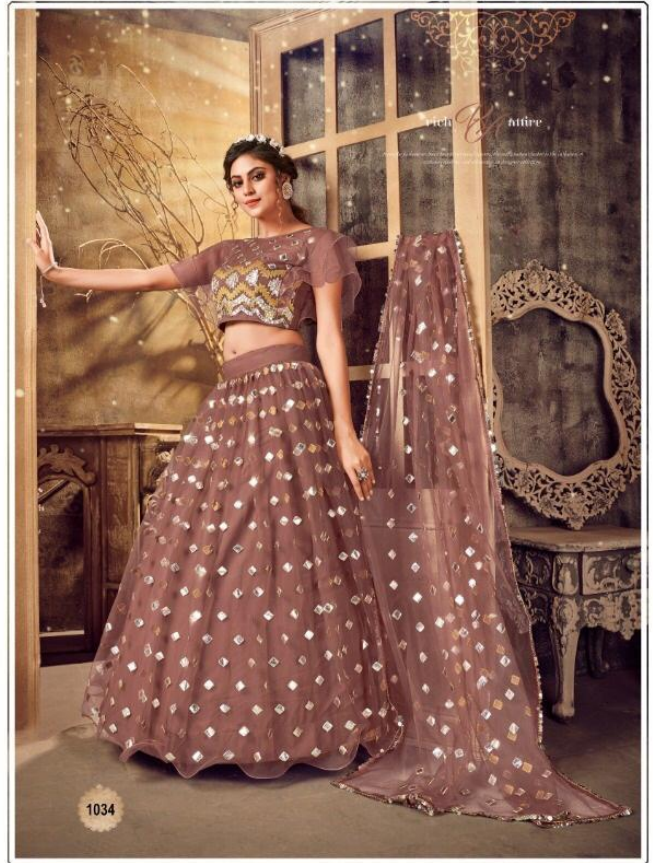

PANVI

BLOSSOM

PANVI

BLOSSOM

PANVI

BLOSSOM

### FABRICS DETAILS

Fabric :- Soft Net With Cotton inner

Flair :- 4 Mtr With 2.5 Mtr Dupatta & 1 Mtr Choli With inner

Size :- up to 44 One Size Semi Stich Lehenga & unstitch Choli

RATE

**1550/-**

GST

**5% EXTRA**