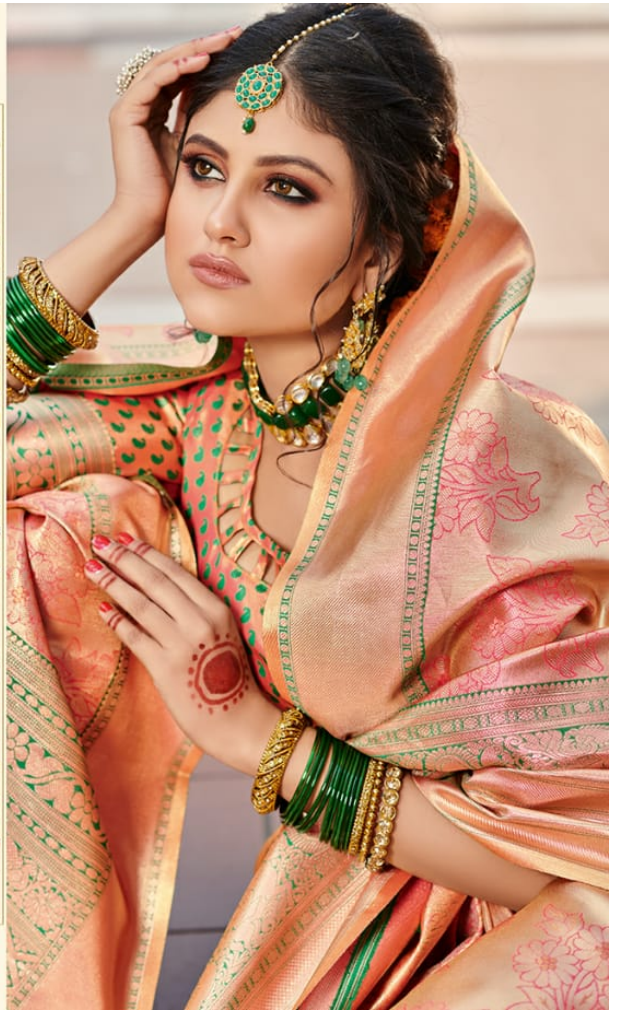

 meghdoot®

Kanjivaram

 meghdoot®

Kanjivaram

KANJIWARAM		
SR. NO	DESIGN NO	RATE
1	CT 1602	4400
2	CT 1603	4400
3	CT 1606	4400
4	CT 1607	4400
5	CT 1608	4400
6	CT 1609	4400
7	CT 1910	4400
8	CT 1611	4400
9	CT 1612	5050

CT 1603

 meghdoot®

Kanjivaram

CT 1602

CT 1603

CT 1606

CT 1607

CT 1608

CT 1609

CT 1610

CT 1611

CT 1612

CT 1610

 meghdoot®

Kanjivaram

We brings desire of your life, dress like a diva.
An all new couture range packed
with Heavy Embroidery, drapes and Sequence work inspired
from your dream look, were each outfit has a story
narrated through the eyes of a beautiful
and classy women.