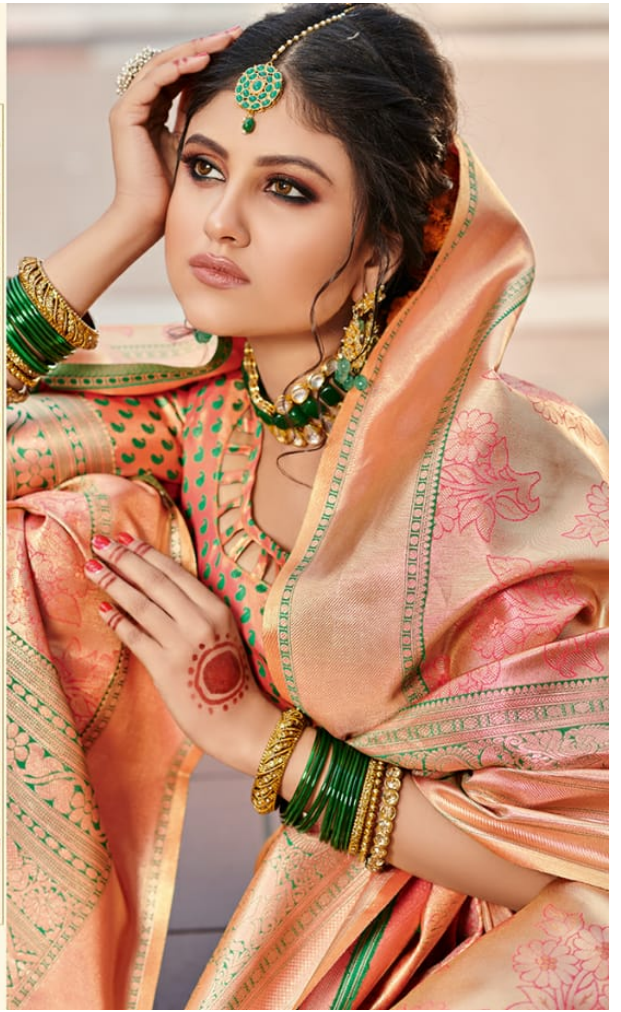

 meghdoot®

Kanjivaram

CT 1611

meghdoot

 meghdoot®

Kanjivaram

KANJIWARAM		
SR. NO	DESIGN NO	RATE
1	CT 1602	4400
2	CT 1603	4400
3	CT 1606	4400
4	CT 1607	4400
5	CT 1608	4400
6	CT 1609	4400
7	CT 1910	4400
8	CT 1611	4400
9	CT 1612	5050

CT 1603

 meghdoot®

Kanjivaram

CT 1602

CT 1603

CT 1606

CT 1607

CT 1608

CT 1609

CT 1610

CT 1611

CT 1612

CT 1610

 meghdoot®

Kanjivaram

We brings desire of your life, dress like a diva.
An all new couture range packed
with Heavy Embroidery, drapes and Sequence work inspired
from your dream look, were each outfit has a story
narrated through the eyes of a beautiful
and classy women.