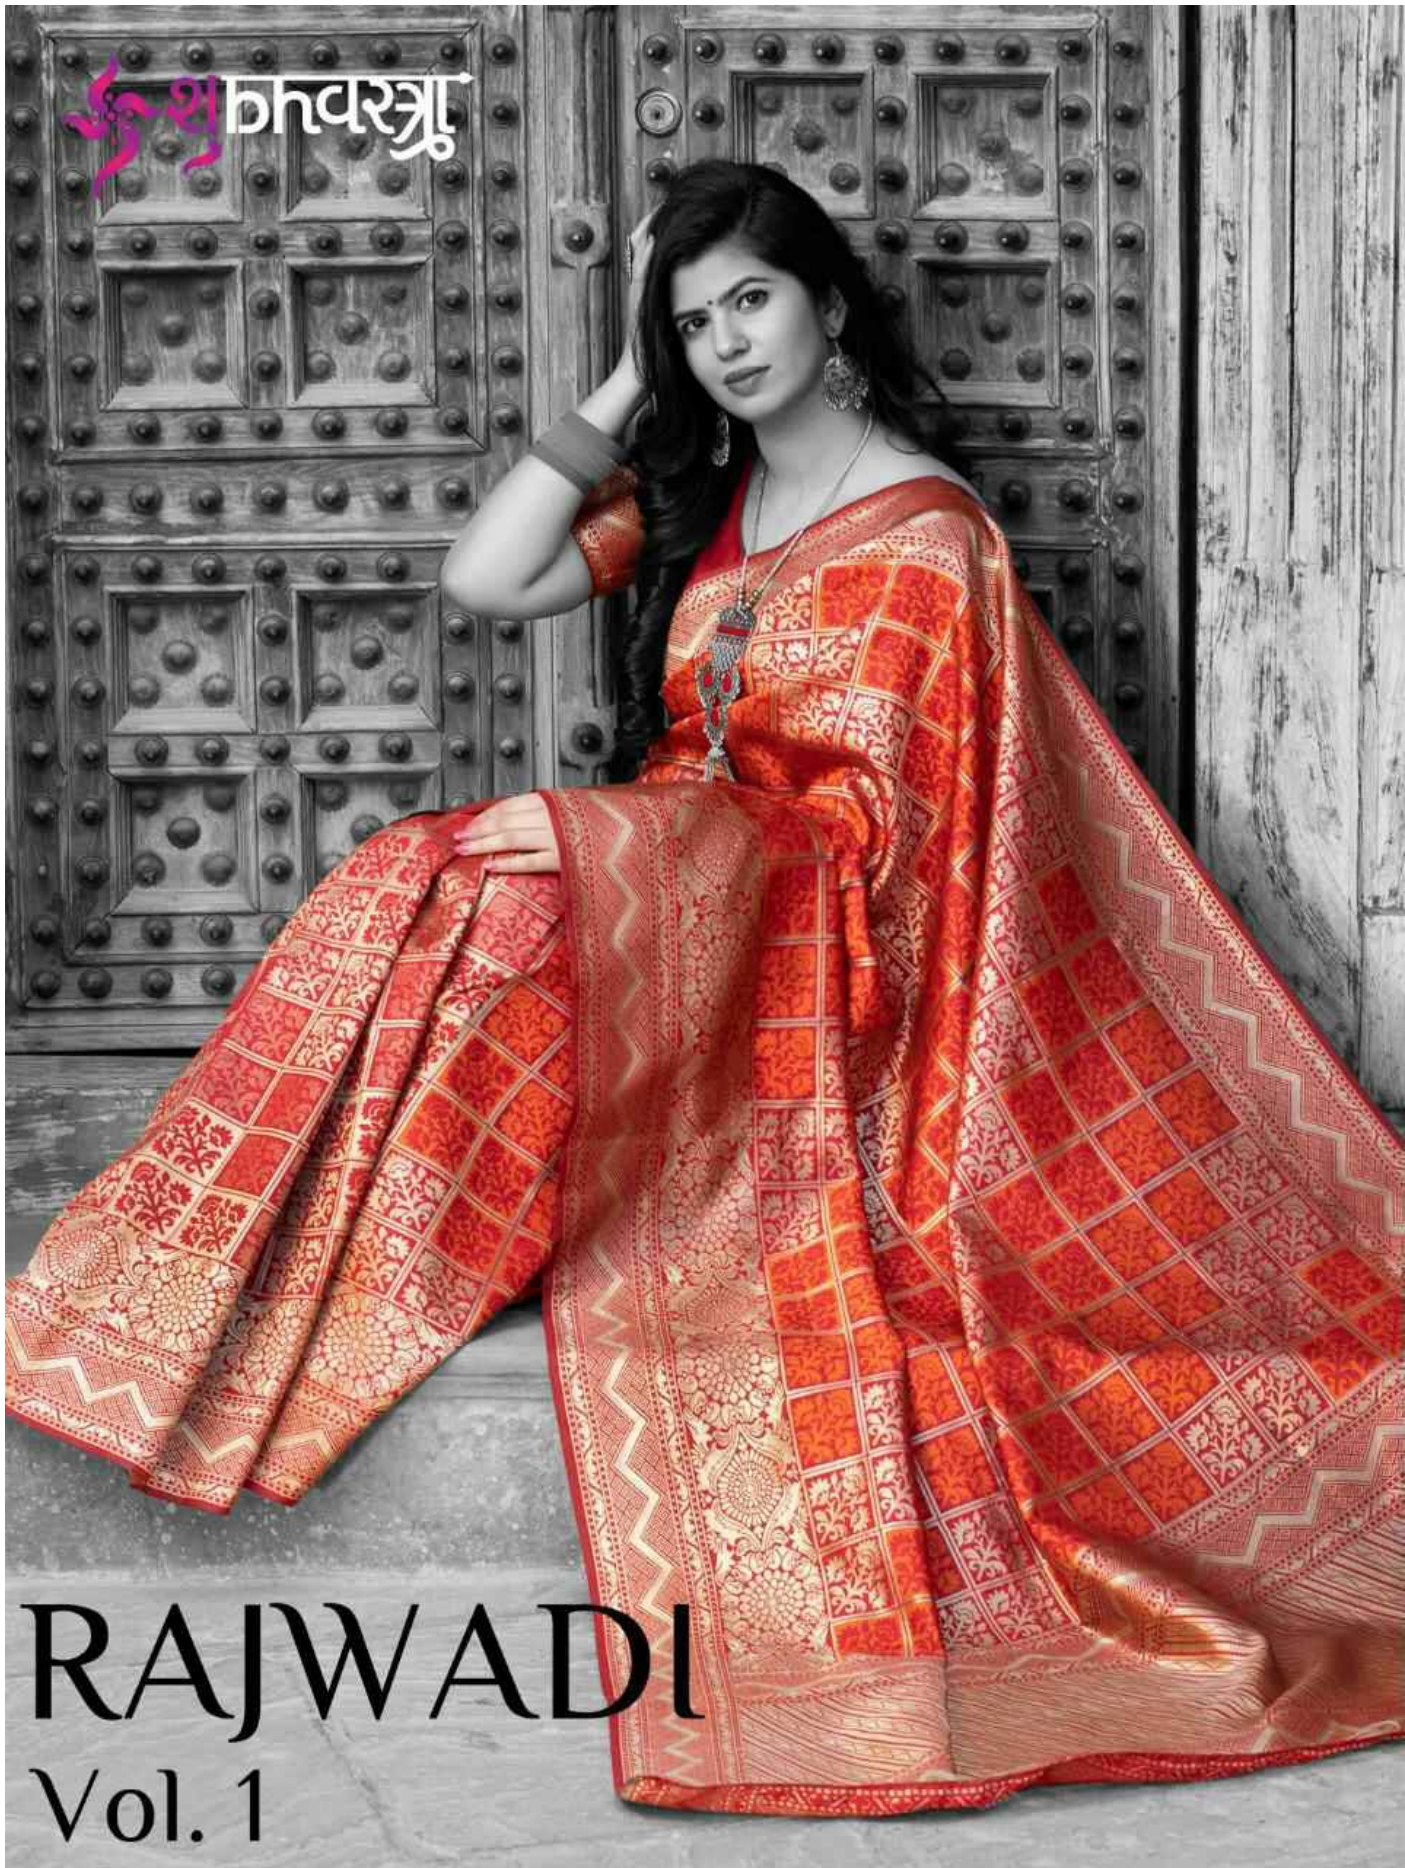

शुभदरशु

RAJWADI

Vol. 1