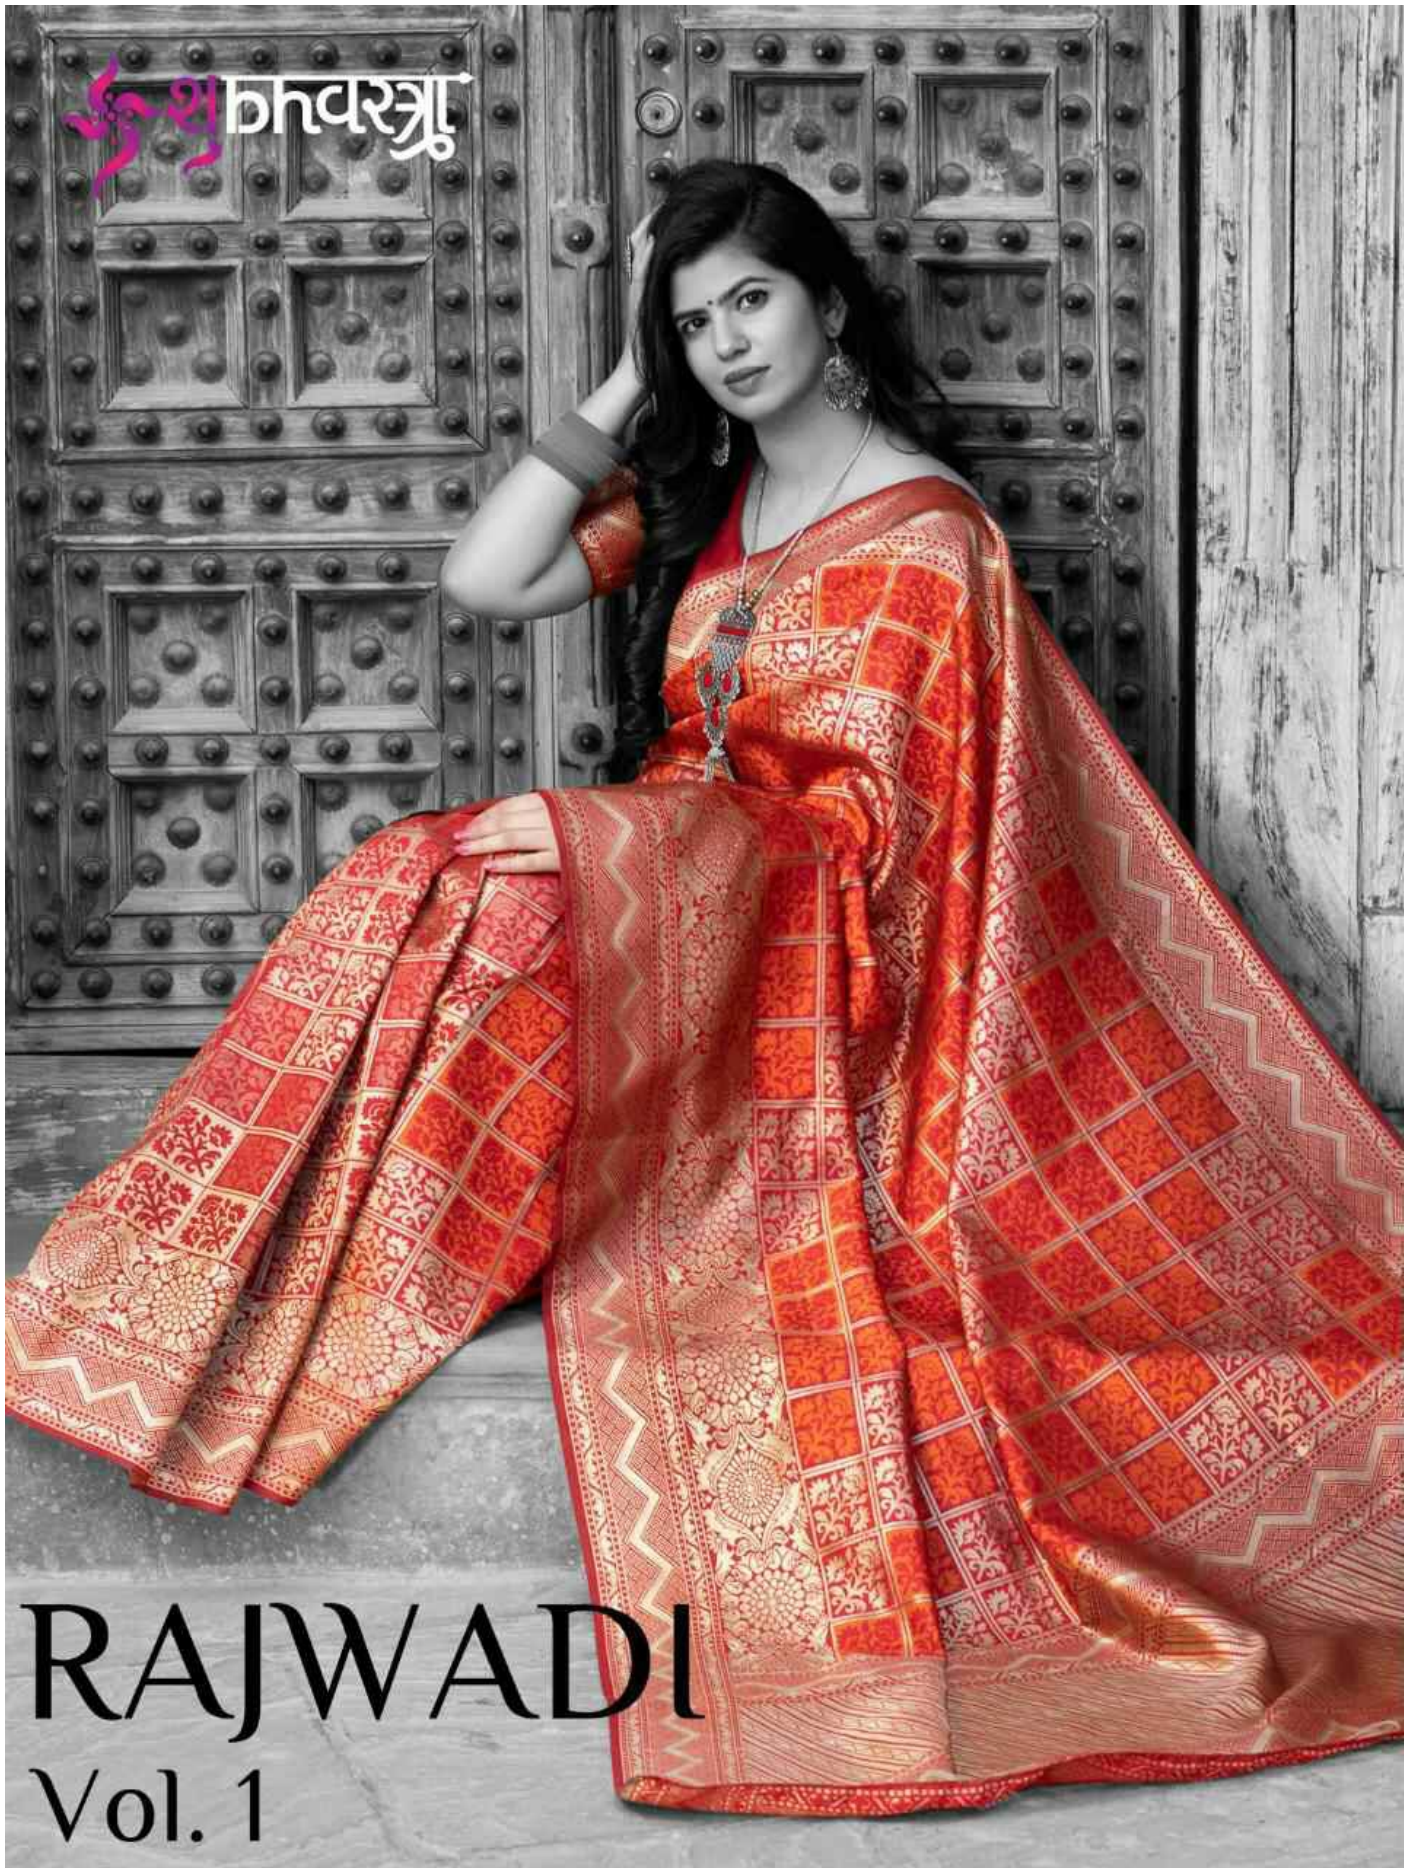

शुभदरशु

RAJWADI

Vol. 1