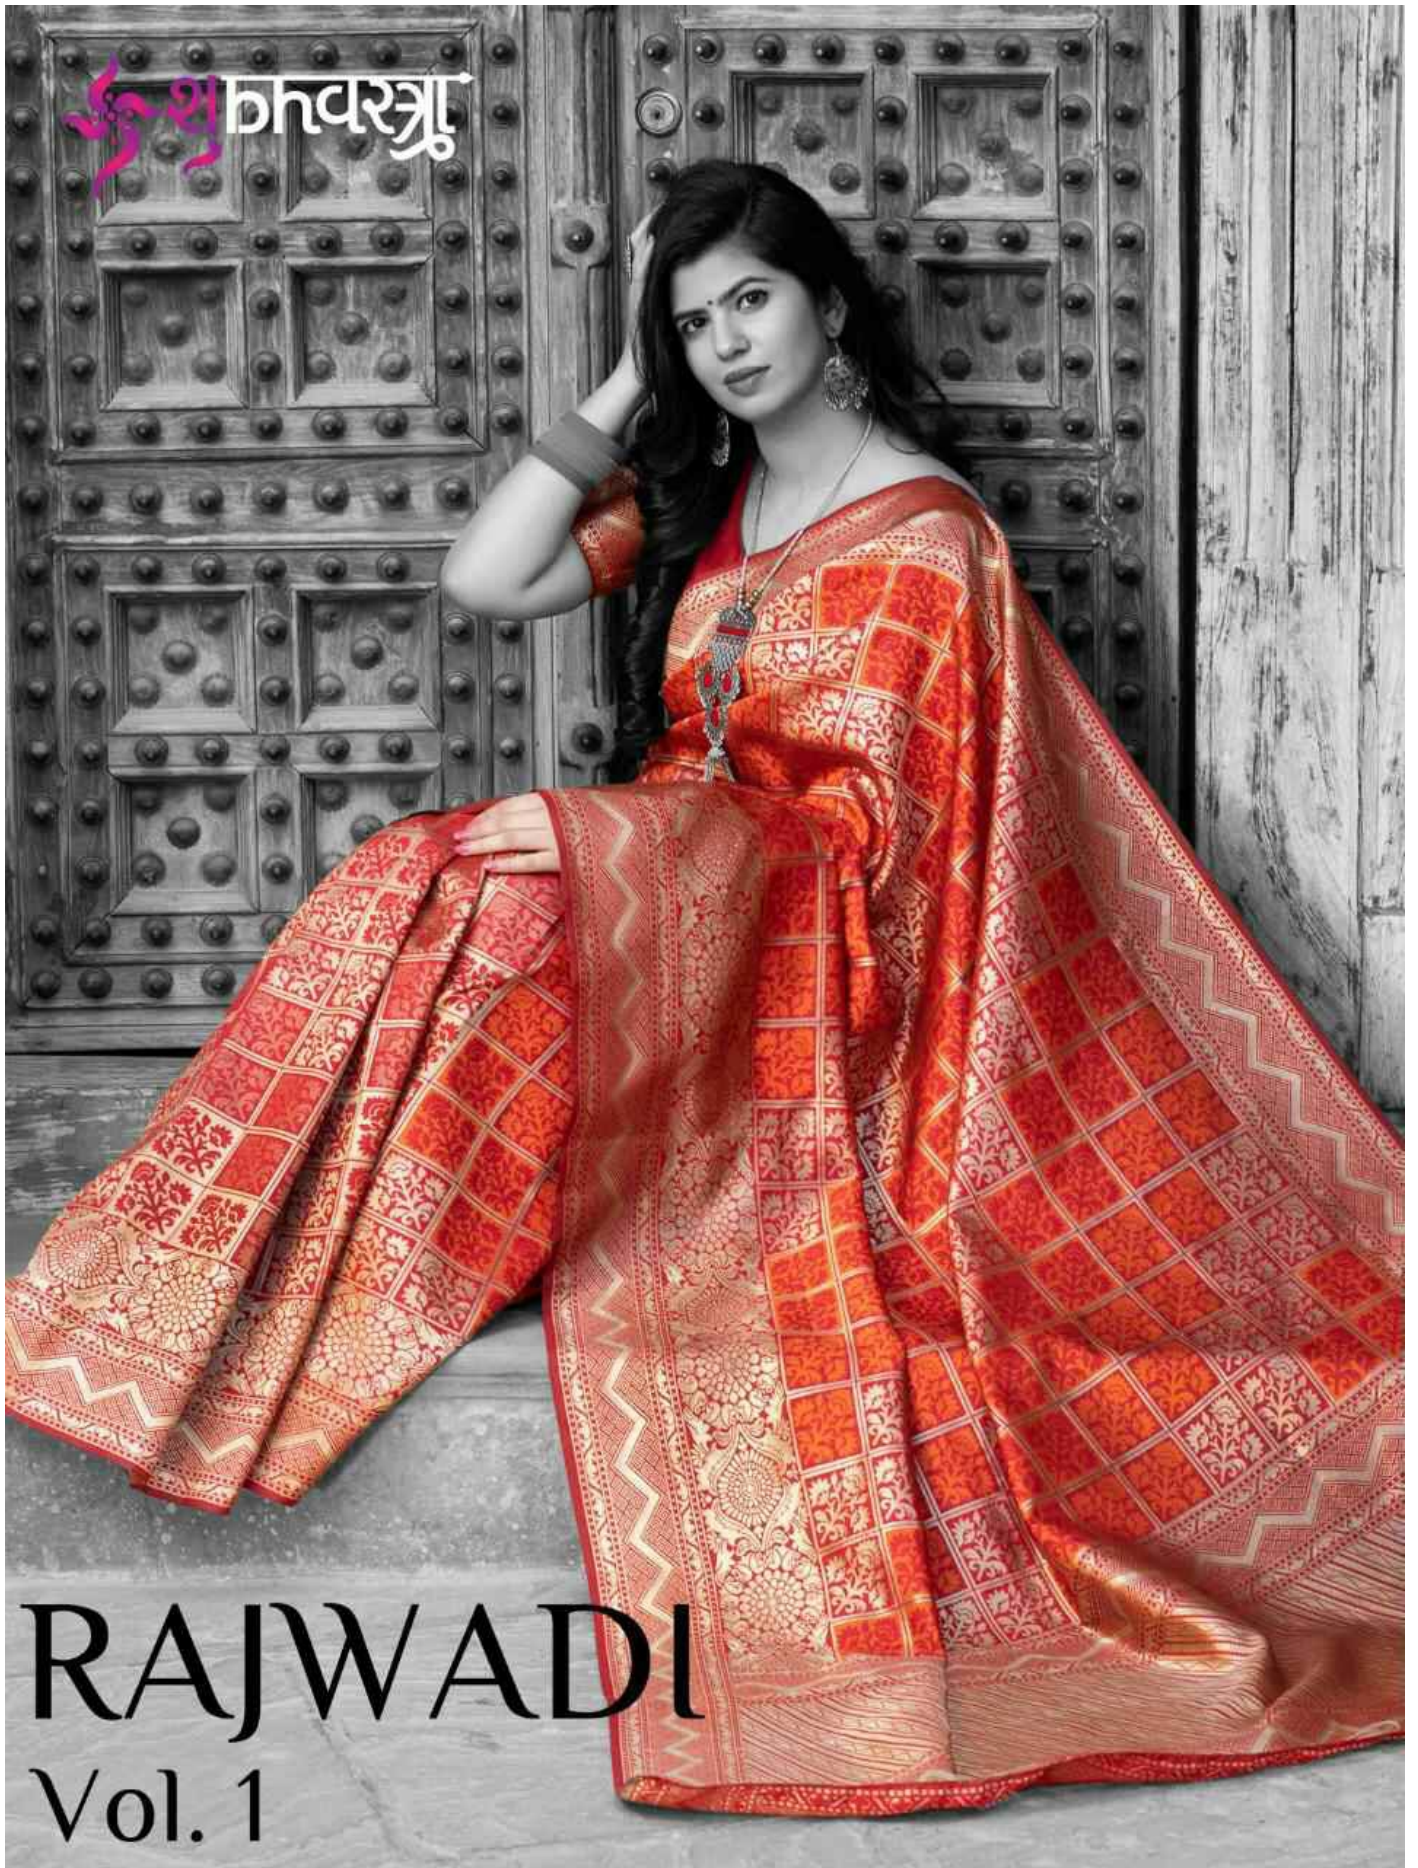

शुभदरशु

RAJWADI

Vol. 1