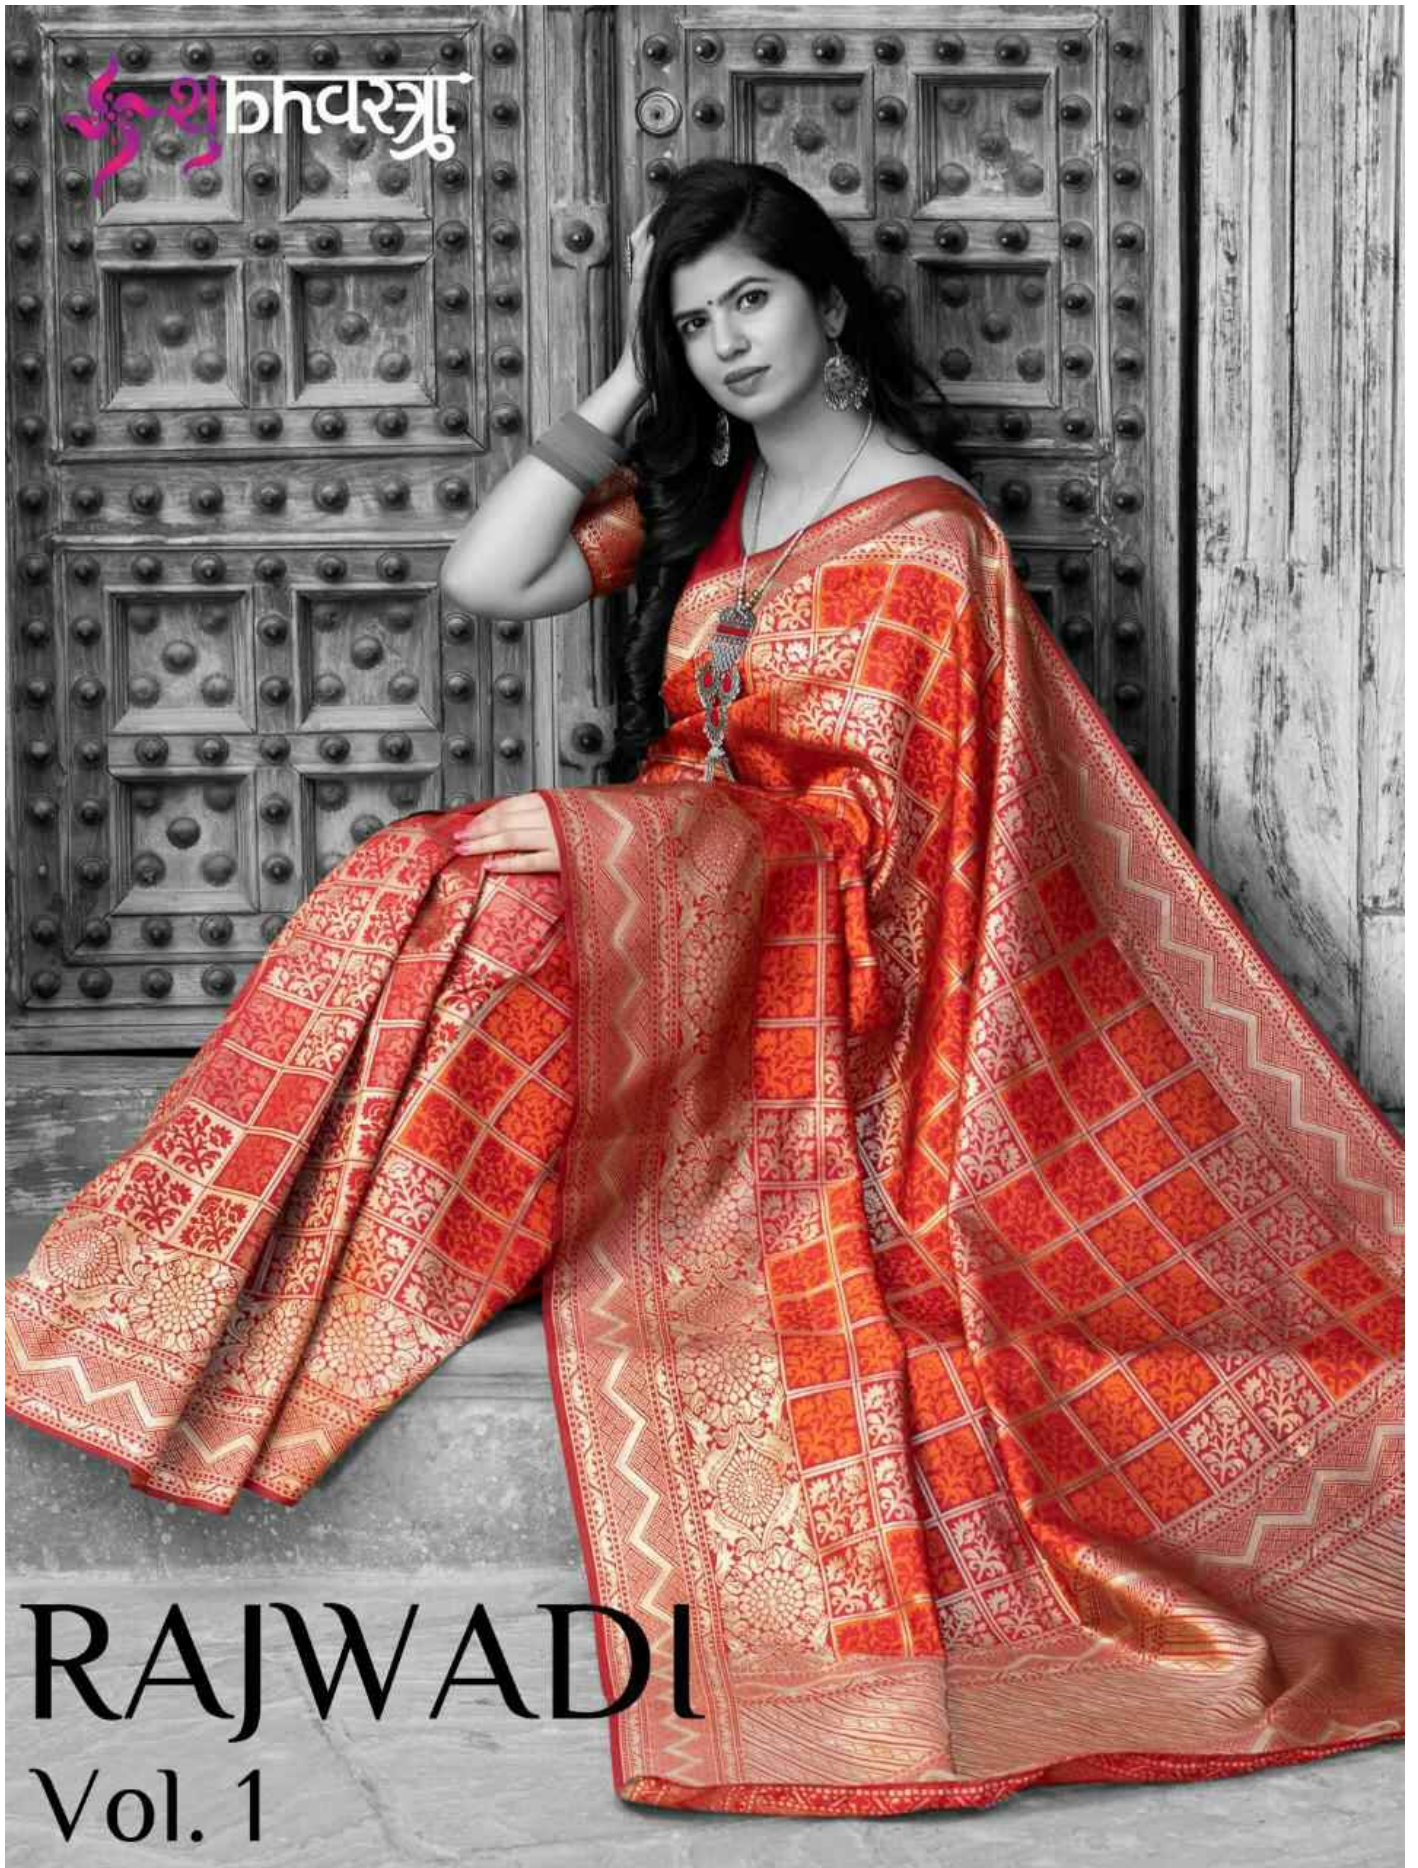

शुभदरशु

RAJWADI

Vol. 1

शुभचरित्र

5121

5124

शुभदरशु

RAJWADI  
Vol. 1

# RAJWADI

Vol. 1

Design NO. (SKU)	Saree Color	Saree Fabric	Blouse Fabric	Saree Length	Blouse Length	Blouse Type	Saree & Blouse Work	KG
5121	Pink	Banarasi Silk	Banarasi Silk	5.5 MTR	0.80 MTR	UN-Stitched	Banarasi Weaving Silk	1
5122	Grey	Banarasi Silk	Banarasi Silk	5.5 MTR	0.80 MTR	UN-Stitched	Banarasi Weaving Silk	1
5123	Red	Banarasi Silk	Banarasi Silk	5.5 MTR	0.80 MTR	UN-Stitched	Banarasi Weaving Silk	1
5124	Navy	Banarasi Silk	Banarasi Silk	5.5 MTR	0.80 MTR	UN-Stitched	Banarasi Weaving Silk	1