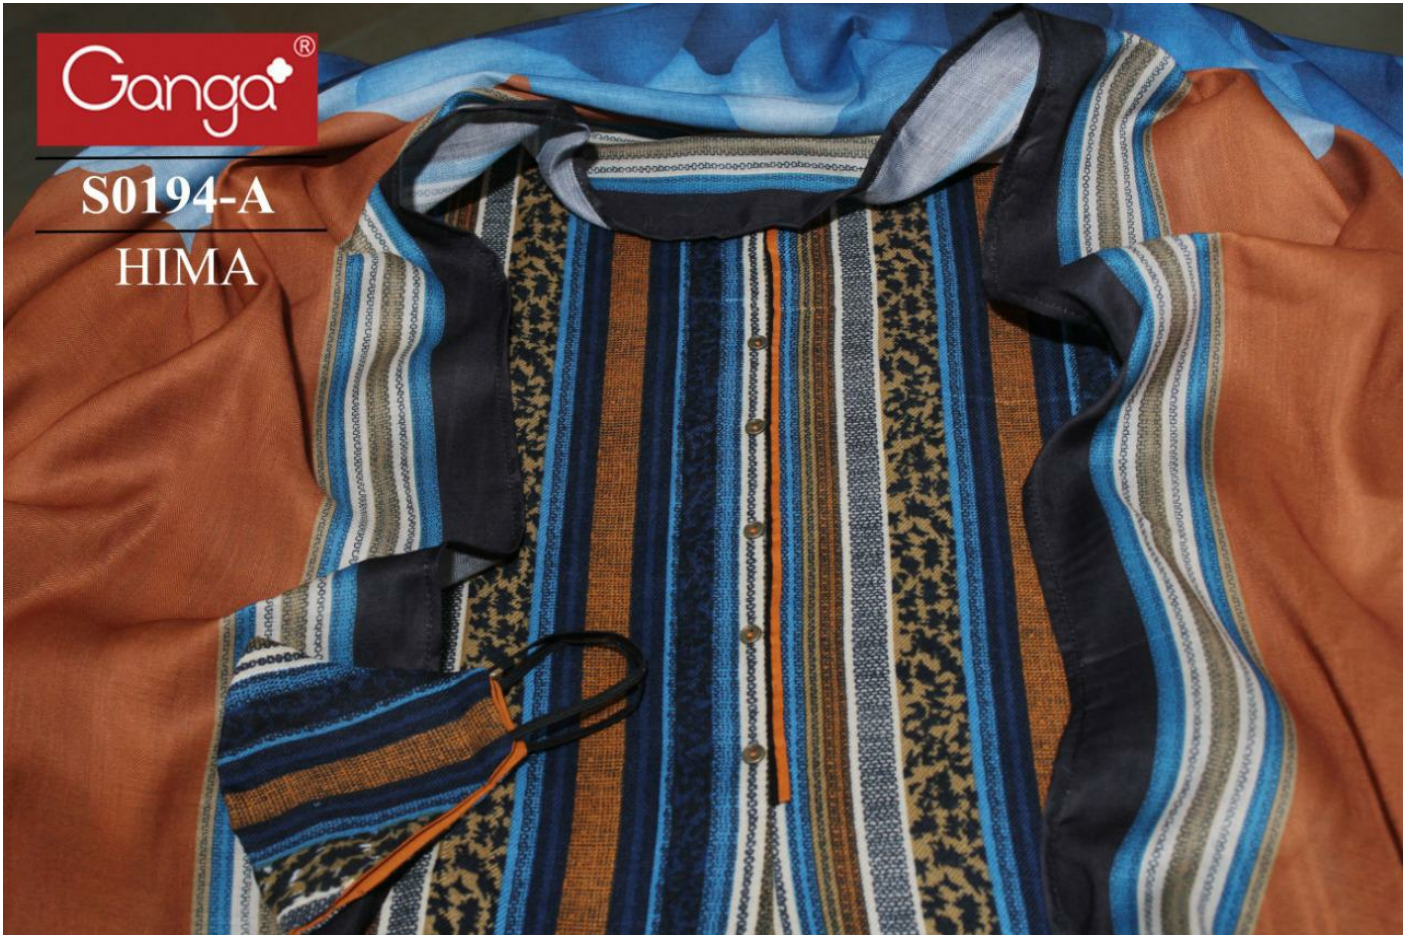

Ganga®

S0194-A

HIMA