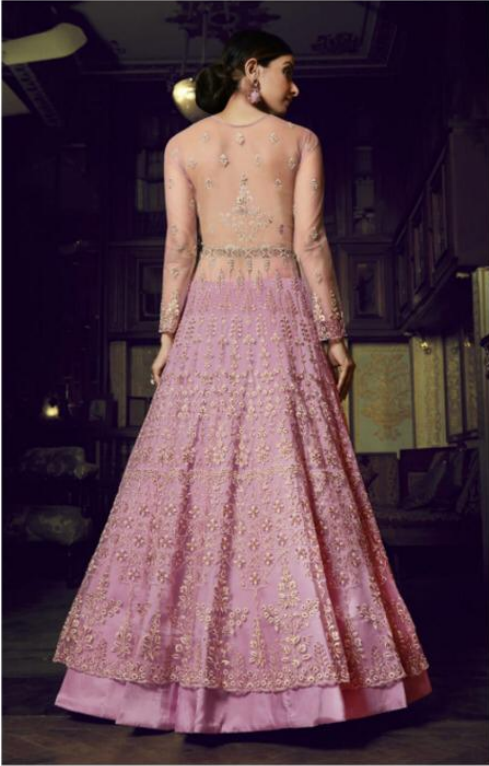

RAAZI
SAB DIL RAAZI

Aroos

RAAZI
FABRIK RAAZI

Aroos

STYLE IS KNOWING WHO YOU ARE, WHAT YOU WANT TO SAY, AND NOT GIVING A DAMN.

D.NO :-10041

D.NO :-10042

RAAZI
FASHION

D.NO :-10042

STYLE IS KNOWING WHO
YOU ARE, WHAT YOU
WANT TO SAY, AND NOT
GIVING A DAMN.

D.NO :- 10044

RAAZI
JAY SHYAMJI

| D.NO. | TOP FABRICS | INNER | DUPATTA | CUT | RATE |
|-------|--|---------------------|----------------------------------|----------|--------|
| 10041 | Supernet fully embrioderd front & back with diamond work | banglori silk heavy | Supernet with fourside zarilace. | 14.5 mtr | 3990/- |
| 10042 | Supernet fully embrioderd front & back with diamond work | banglori silk heavy | Supernet with fourside zarilace. | 14.5 mtr | 3990/- |
| 10043 | Supernet fully embrioderd front & back with diamond work | banglori silk heavy | Supernet with fourside zarilace. | 14.5 mtr | 3990/- |
| 10044 | Supernet fully embrioderd front & back with diamond work | banglori silk heavy | Supernet with fourside zarilace. | 14.5 mtr | 3990/- |