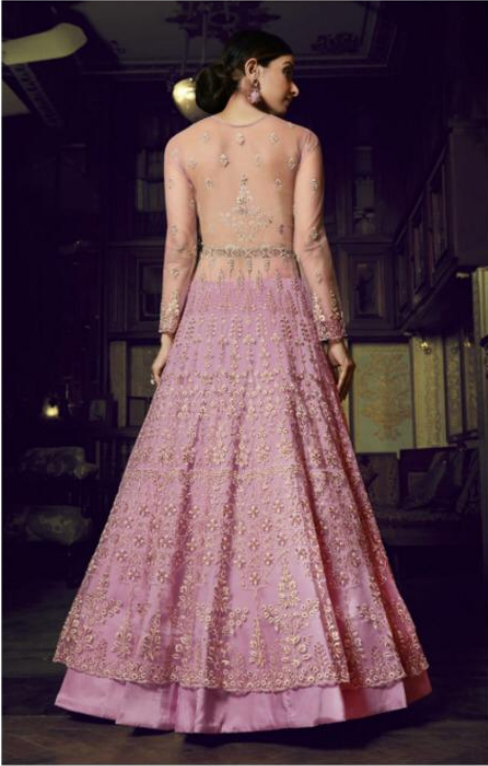

RAAZI  
SAR DIL RAAZI

*Aroos*

RAAZI  
FABRIK RAAZI

*Aroos*

STYLE IS KNOWING WHO YOU ARE, WHAT YOU WANT TO SAY, AND NOT GIVING A DAMN.  
D.NO :-10041

D.NO :-10042

RAAZI  
FASHION

D.NO :-10042

STYLE IS KNOWING WHO  
YOU ARE, WHAT YOU  
WANT TO SAY, AND NOT  
GIVING A DAMN.

D.NO :- 10044

RAAZI  
BY SHARAD

| D.NO. | TOP FABRICS  | INNER               | DUPATTA                          | CUT      | RATE   |
|-------|--|---------------------|----------------------------------|----------|--------|
| 10041 | Supernet fully embrioderd front & back with diamond work | banglori silk heavy | Supernet with fourside zarilace. | 14.5 mtr | 3990/- |
| 10042 | Supernet fully embrioderd front & back with diamond work | banglori silk heavy | Supernet with fourside zarilace. | 14.5 mtr | 3990/- |
| 10043 | Supernet fully embrioderd front & back with diamond work | banglori silk heavy | Supernet with fourside zarilace. | 14.5 mtr | 3990/- |
| 10044 | Supernet fully embrioderd front & back with diamond work | banglori silk heavy | Supernet with fourside zarilace. | 14.5 mtr | 3990/- |