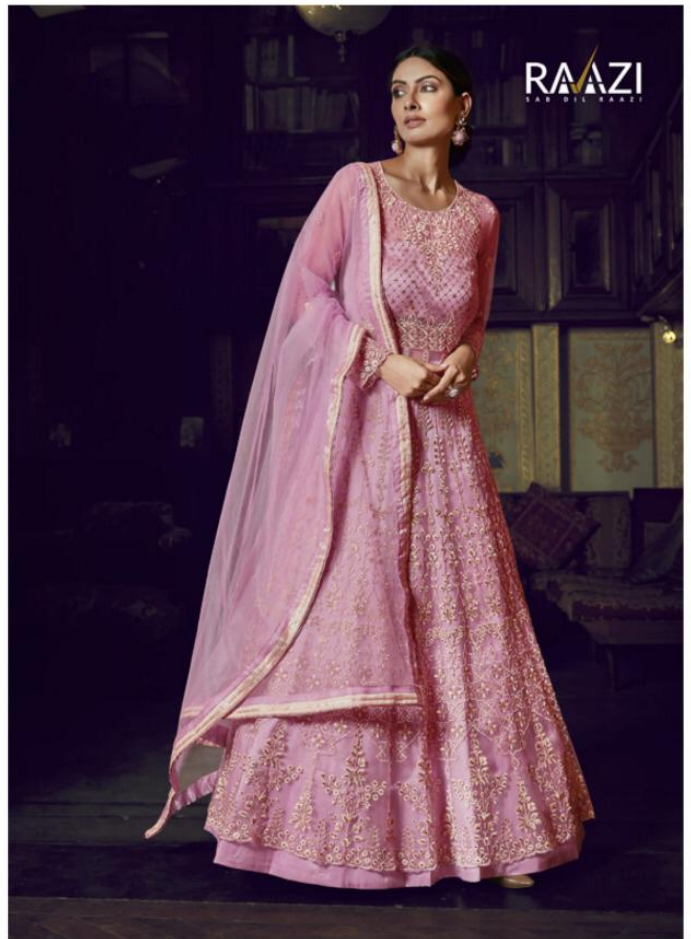

STYLE IS KNOWING WHO YOU ARE, WHAT YOU WANT TO SAY, AND NOT GIVING A DAMN.
D.NO :-10041