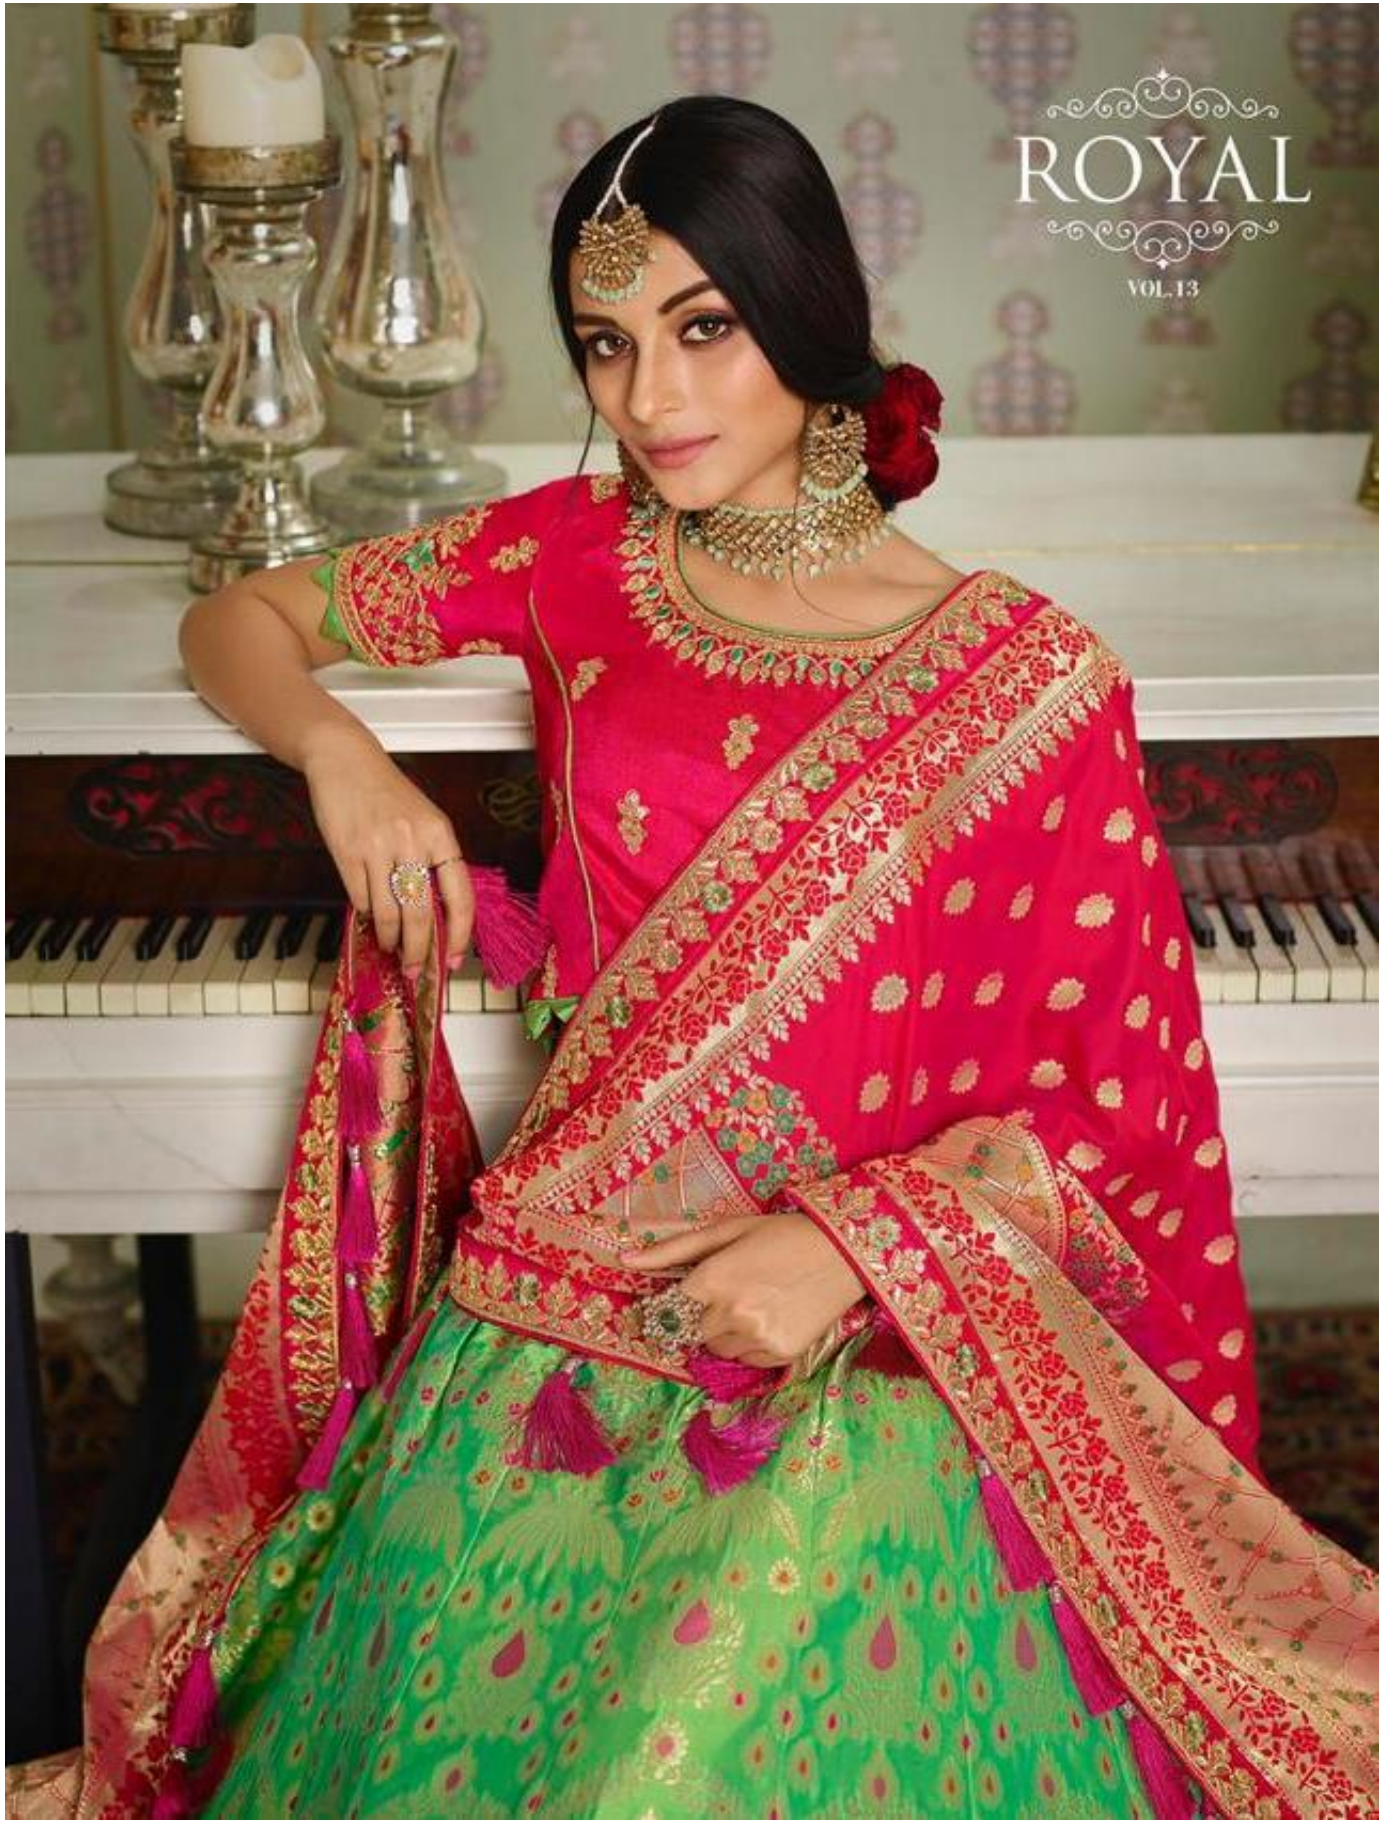

ROYAL
VOL.13

Royal vol-13

PRICE LIST

<u>DESIGN.NO</u>	<u>RATE</u>
953	4995/-
954	5295/-
955	5195/-
956	5295/-
957	5495/-
958	4995/-
959	4995/-
960	5195/-
961	5195/-

FABRICS DETAILS

- LEHENGA ♦ TOP DYED
- BORDER ♦ SILK HEAVY LESS
- BLOUSE ♦ SILK HEAVY HANDWORK
- DUPATTA ♦ TOP DYED SILK HEAVY LESS