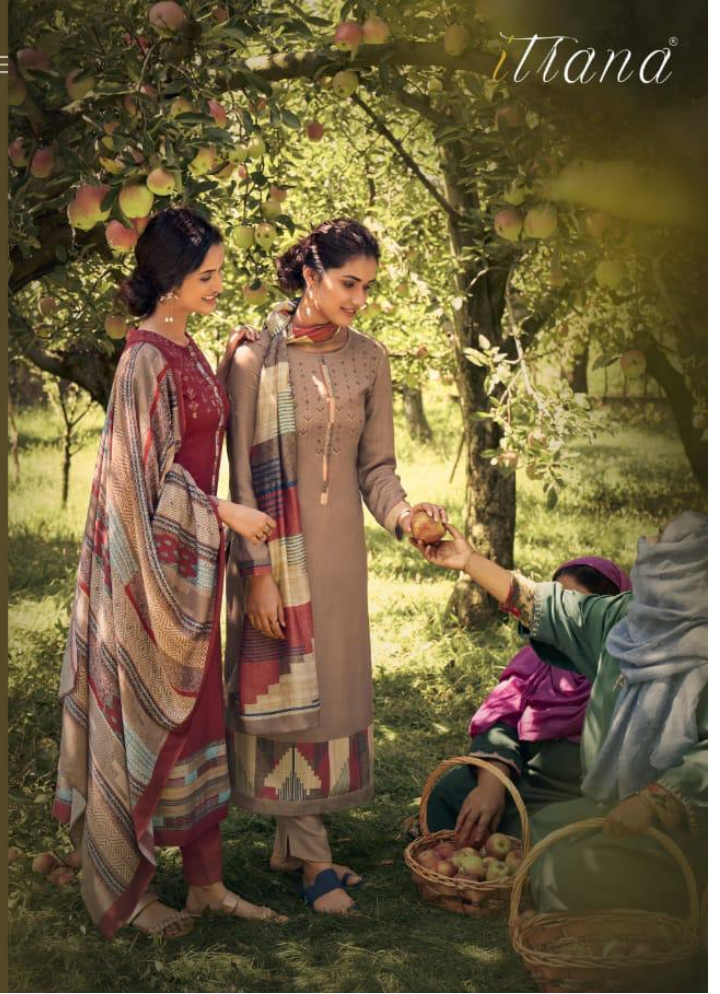

A F R E E N

itrana®

RATE LIST

H S N CODE - 5512

DESIGN NO

142 - 137

108 - 112

118 - 121

147 - 102 - 188 - 128

DESCRIPTION

TOP - PASHMINA DIGITAL PRINT WITH EMBROIDERY

BOTTOM - PASHMINA

DUPATTA - PURE FINE DIGITAL PRINTED

RATE

{ RS. 1395/- }

TOTAL SUITS = 10 TOTAL AMOUNT - 13950/- AVG. RATE - 1395/-

itrana®

Manufactured by : Sahiba Limited

Sale Office : Krishna Textile Market Nr. J.J. A/C Market, Ring Road, surat - 395002, Gujarat (INDIA)
Domestic Enquiries : +91-97141 66670 | International Enquiries : +91-99242 02279