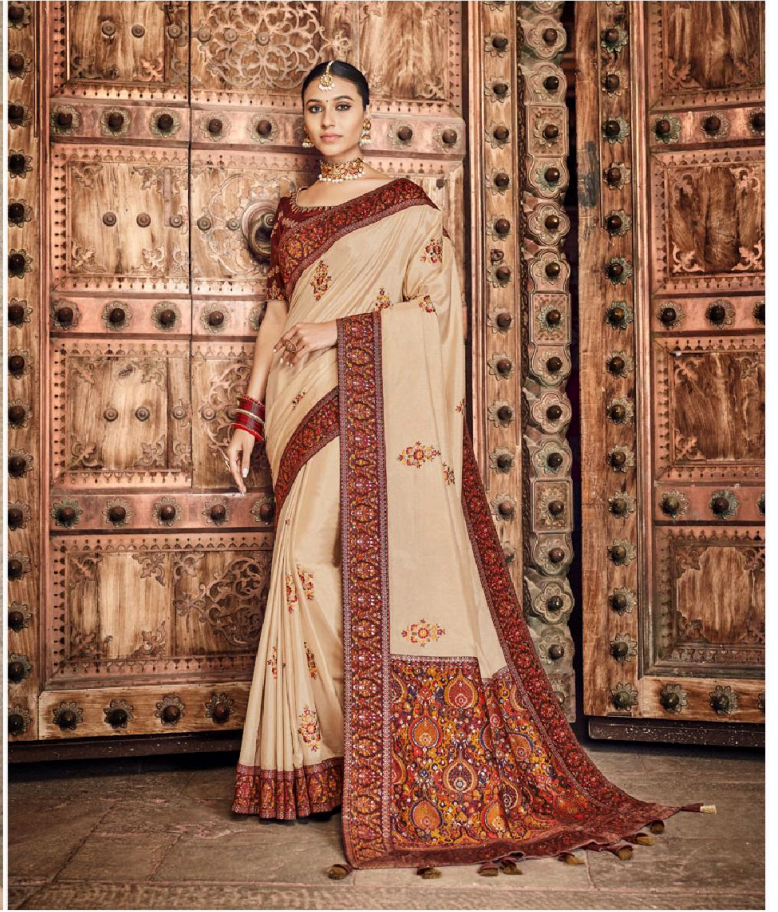

nakkashi

MUSTARD DOLA SILK SAREE HAVING KASHMIRI BROCADE PALLU AND BORDER PAIRED WITH PEACOCK BLUE RAW SILK BLOUSE

D.NO:- 4180

nakkashi

D.NO.- 4130

PEACOCK GREEN DOLA SILK SAREE HAVING KASHMIRI BROCCADE PALLU AND BORDER PAIRED WITH PEACOCK GREEN RAW SILK BLOUSE

D.NO:- 4185

D.NO:- 4185

NAVY BLUE DOLA SILK SAREE HAVING KASHMIRI BROCADE PALLU
AND BORDER PAIRED WITH MAGENTA RAW SILK BLOUSE

D.NO:- 4186

TUSSAR COLOUR DOLA SILK SAREE HAVING KASHMIRI BROCADE PALLU AND BORDER PAIRED WITH MAROON RAW SILK BLOUSE