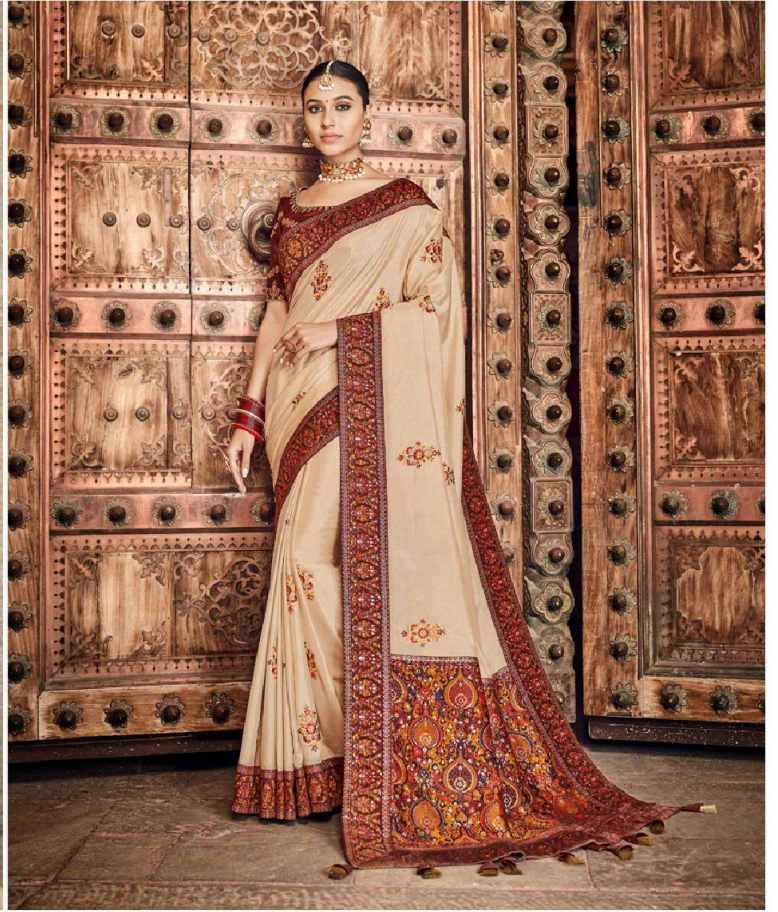

*nakkashi*

MUSTARD DOLA SILK SAREE HAVING KASHMIRI BROCADE PALLU AND BORDER PAIRED WITH PEACOCK BLUE RAW SILK BLOUSE

D.NO:- 4180

*nakkashi*

D.NO.- 4130

PEACOCK GREEN DOLA SILK SAREE HAVING KASHMIRI BROCADE PALLU AND BORDER PAIRED WITH PEACOCK GREEN RAW SILK BLOUSE

  
D.NO.:- 4181

*nakkashi*

RED DOLA SILK SAREE HAVING KASHMIRI BROCADE PALLU AND BORDER PAIRED WITH MAROON RAW SILK BLOUSE

D.NO.- 4182

nakkashi

D.NO.:- 4182

*nakkashi*

GREEN DOLA SILK SAREE HAVING KASHMIRI BROCADE PALLU  
AND BORDER PAIRED WITH RUST RAW SILK BLOUSE

  
D.NO:- 4185

  
D.NO:- 4185

NAVY BLUE DOLA SILK SAREE HAVING KASHMIRI BROCADE PALLU  
AND BORDER PAIRED WITH MAGENTA RAW SILK BLOUSE

  
D.NO:- 4186

TUSSAR COLOUR DOLA SILK SAREE HAVING KASHMIRI BROCADE PALLU AND BORDER PAIRED WITH MAROON RAW SILK BLOUSE