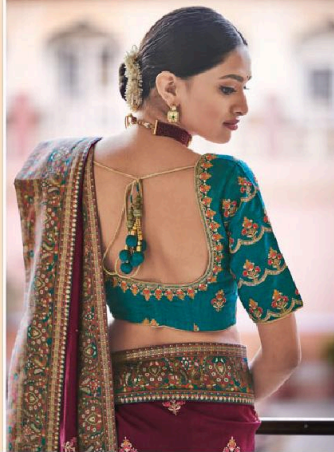

nakkashi

WINE DOLA SILK SAREE HAVING
KASHMIRI BROCADE PALLU AND
BORDER PAIRED WITH PEACOCK BLUE
RAW SILK BLOUSE

D.NO:- 4184