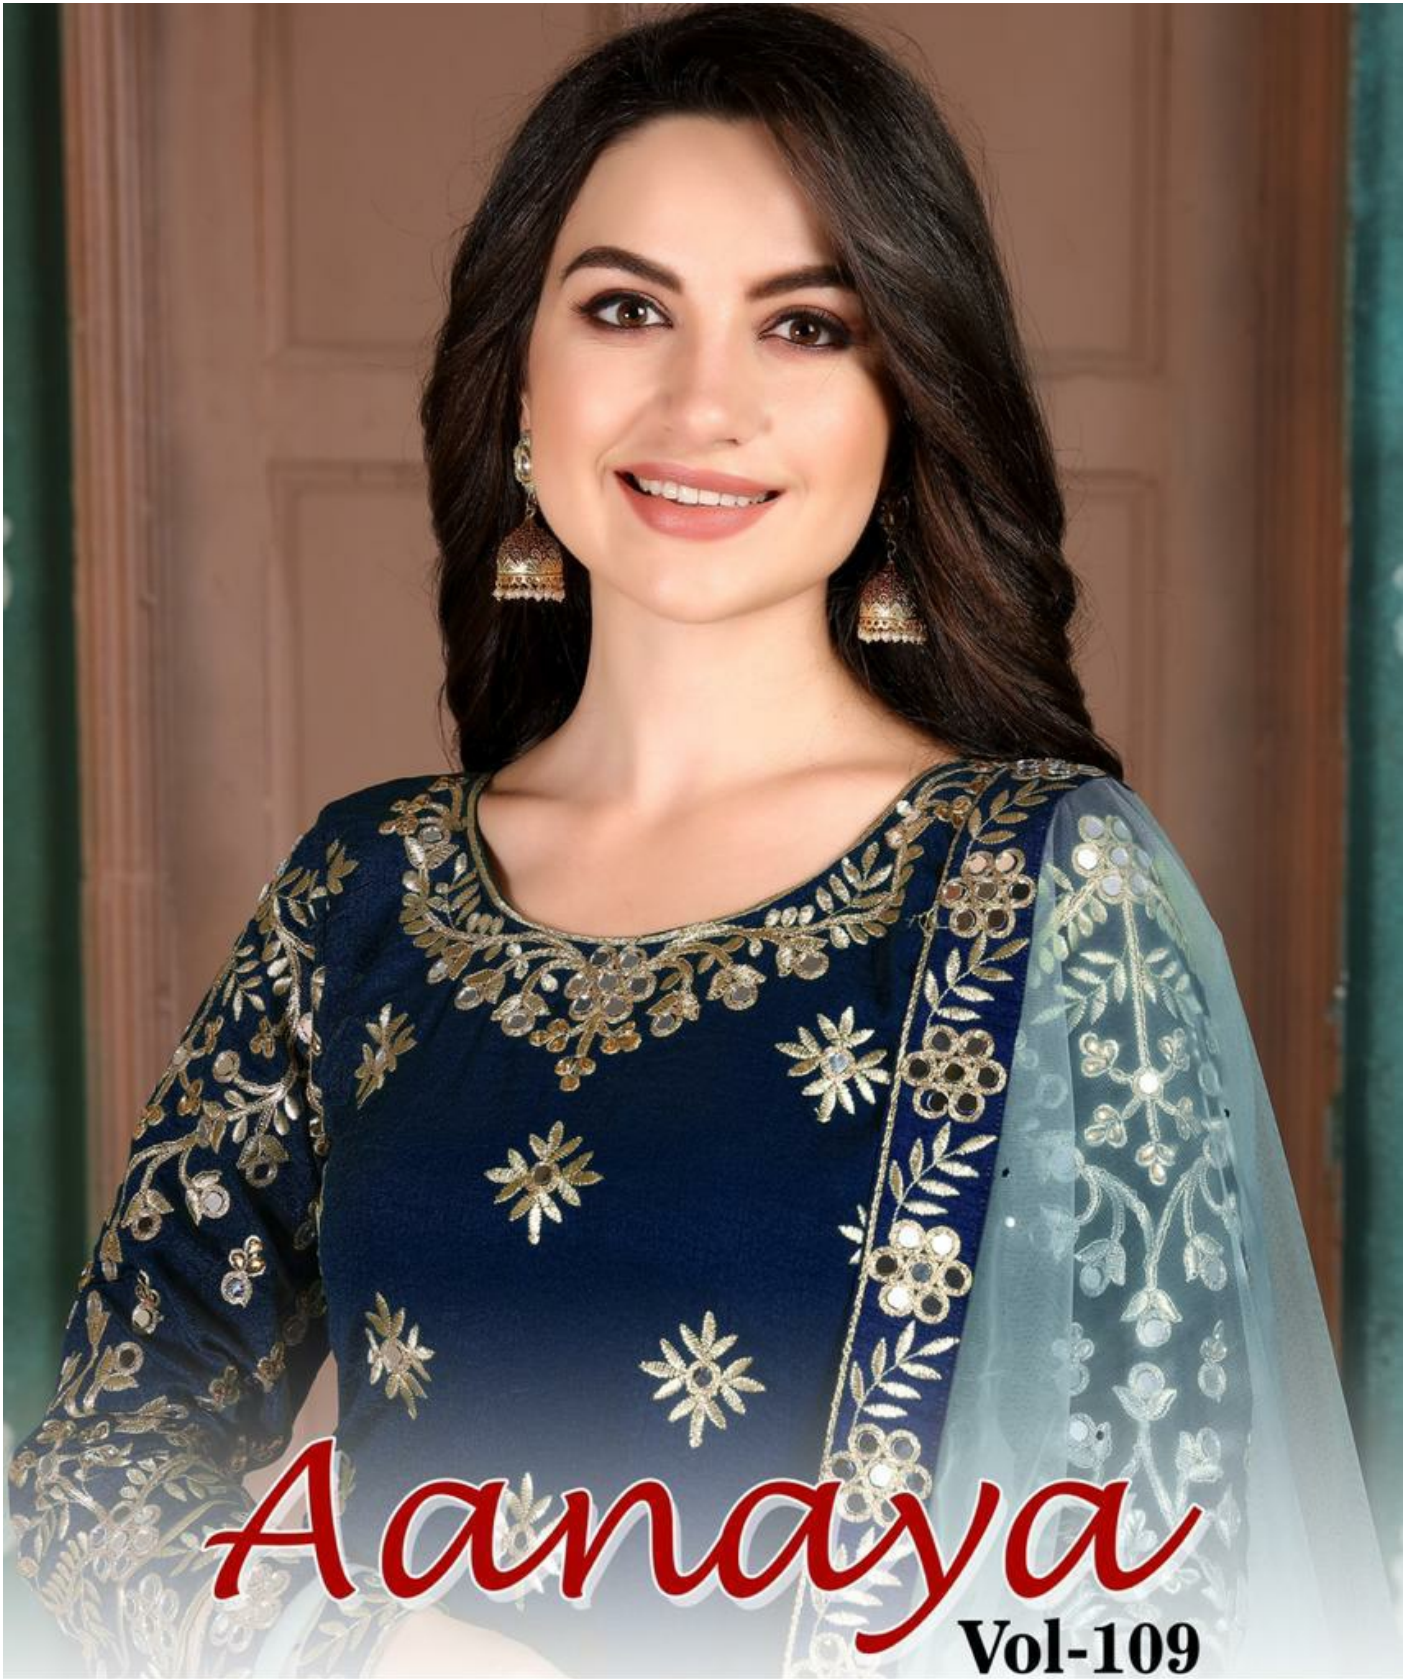

Aanaya

Vol-109

Aanaya
Vol-109

904

904

903

Aanaya
Vol-109

901

Ananya Vol-109

Aanaya

Vol-109

D.NO.	Price	Top Fabrics	Bottom	Dupatta
901	1095	Art Silk (First Face)	Santool	Net With Heavy Glass Work Border
902	1095	Art Silk (First Face)	Santool	Net With Heavy Glass Work Border
903	1095	Art Silk (First Face)	Santool	Net With Heavy Glass Work Border
904	1095	Art Silk (First Face)	Santool	Net With Heavy Glass Work Border