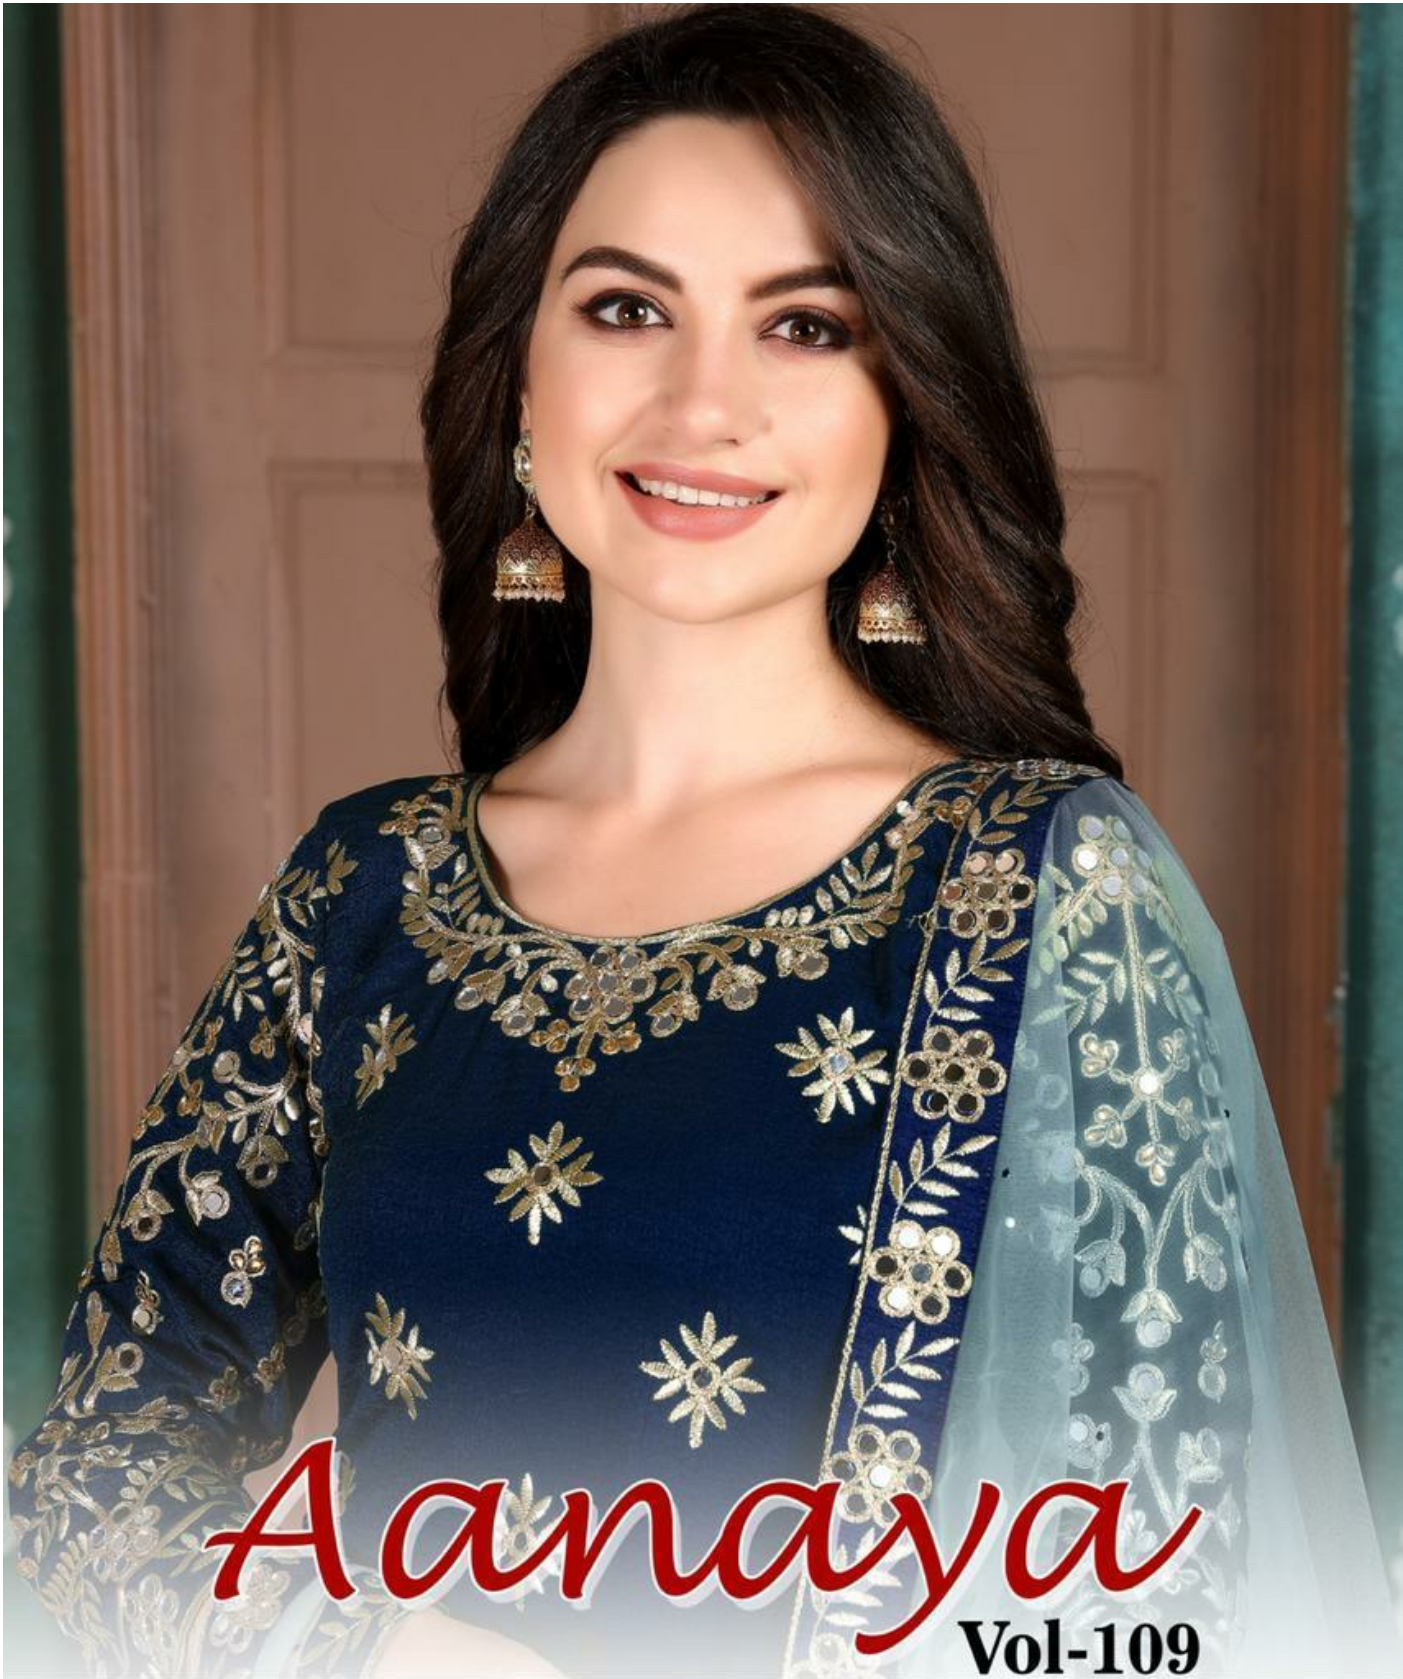

Aanaya
Vol-109

Aanaya

Vol-109

904

904

903

Aanaya

Vol-109

901

Ananya Vol-109

Aanaya

Vol-109

D.NO.	Price	Top Fabrics	Bottom	Dupatta
901	1095	Art Silk (First Face)	Santool	Net With Heavy Glass Work Border
902	1095	Art Silk (First Face)	Santool	Net With Heavy Glass Work Border
903	1095	Art Silk (First Face)	Santool	Net With Heavy Glass Work Border
904	1095	Art Silk (First Face)	Santool	Net With Heavy Glass Work Border