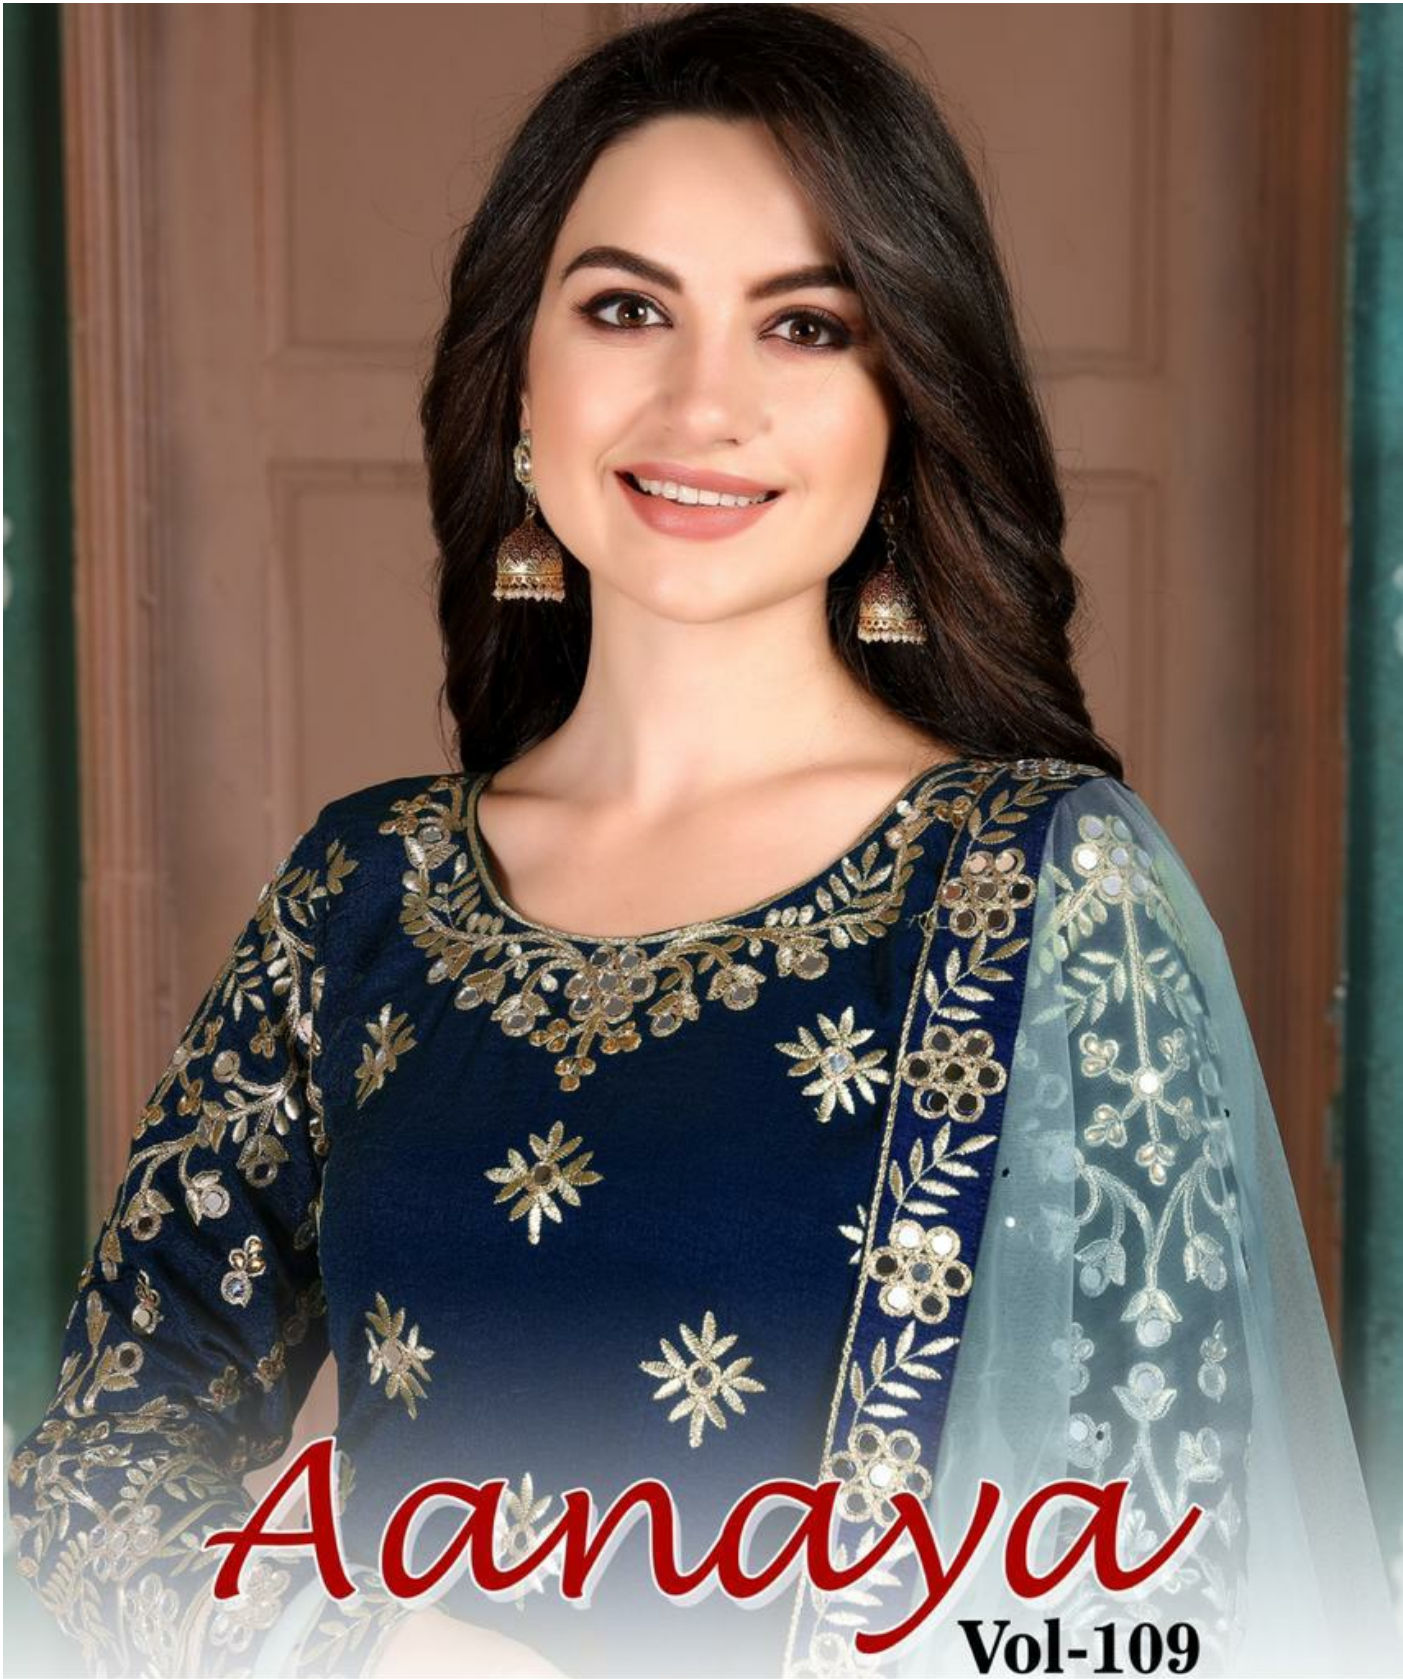

Aanaya
Vol-109

Aanaya

Vol-109

904

904

903

Aanaya

Vol-109

901

Ananya Vol-109

Aanaya

Vol-109

D.NO.	Price	Top Fabrics	Bottom	Dupatta
901	1095	Art Silk (First Face)	Santool	Net With Heavy Glass Work Border
902	1095	Art Silk (First Face)	Santool	Net With Heavy Glass Work Border
903	1095	Art Silk (First Face)	Santool	Net With Heavy Glass Work Border
904	1095	Art Silk (First Face)	Santool	Net With Heavy Glass Work Border