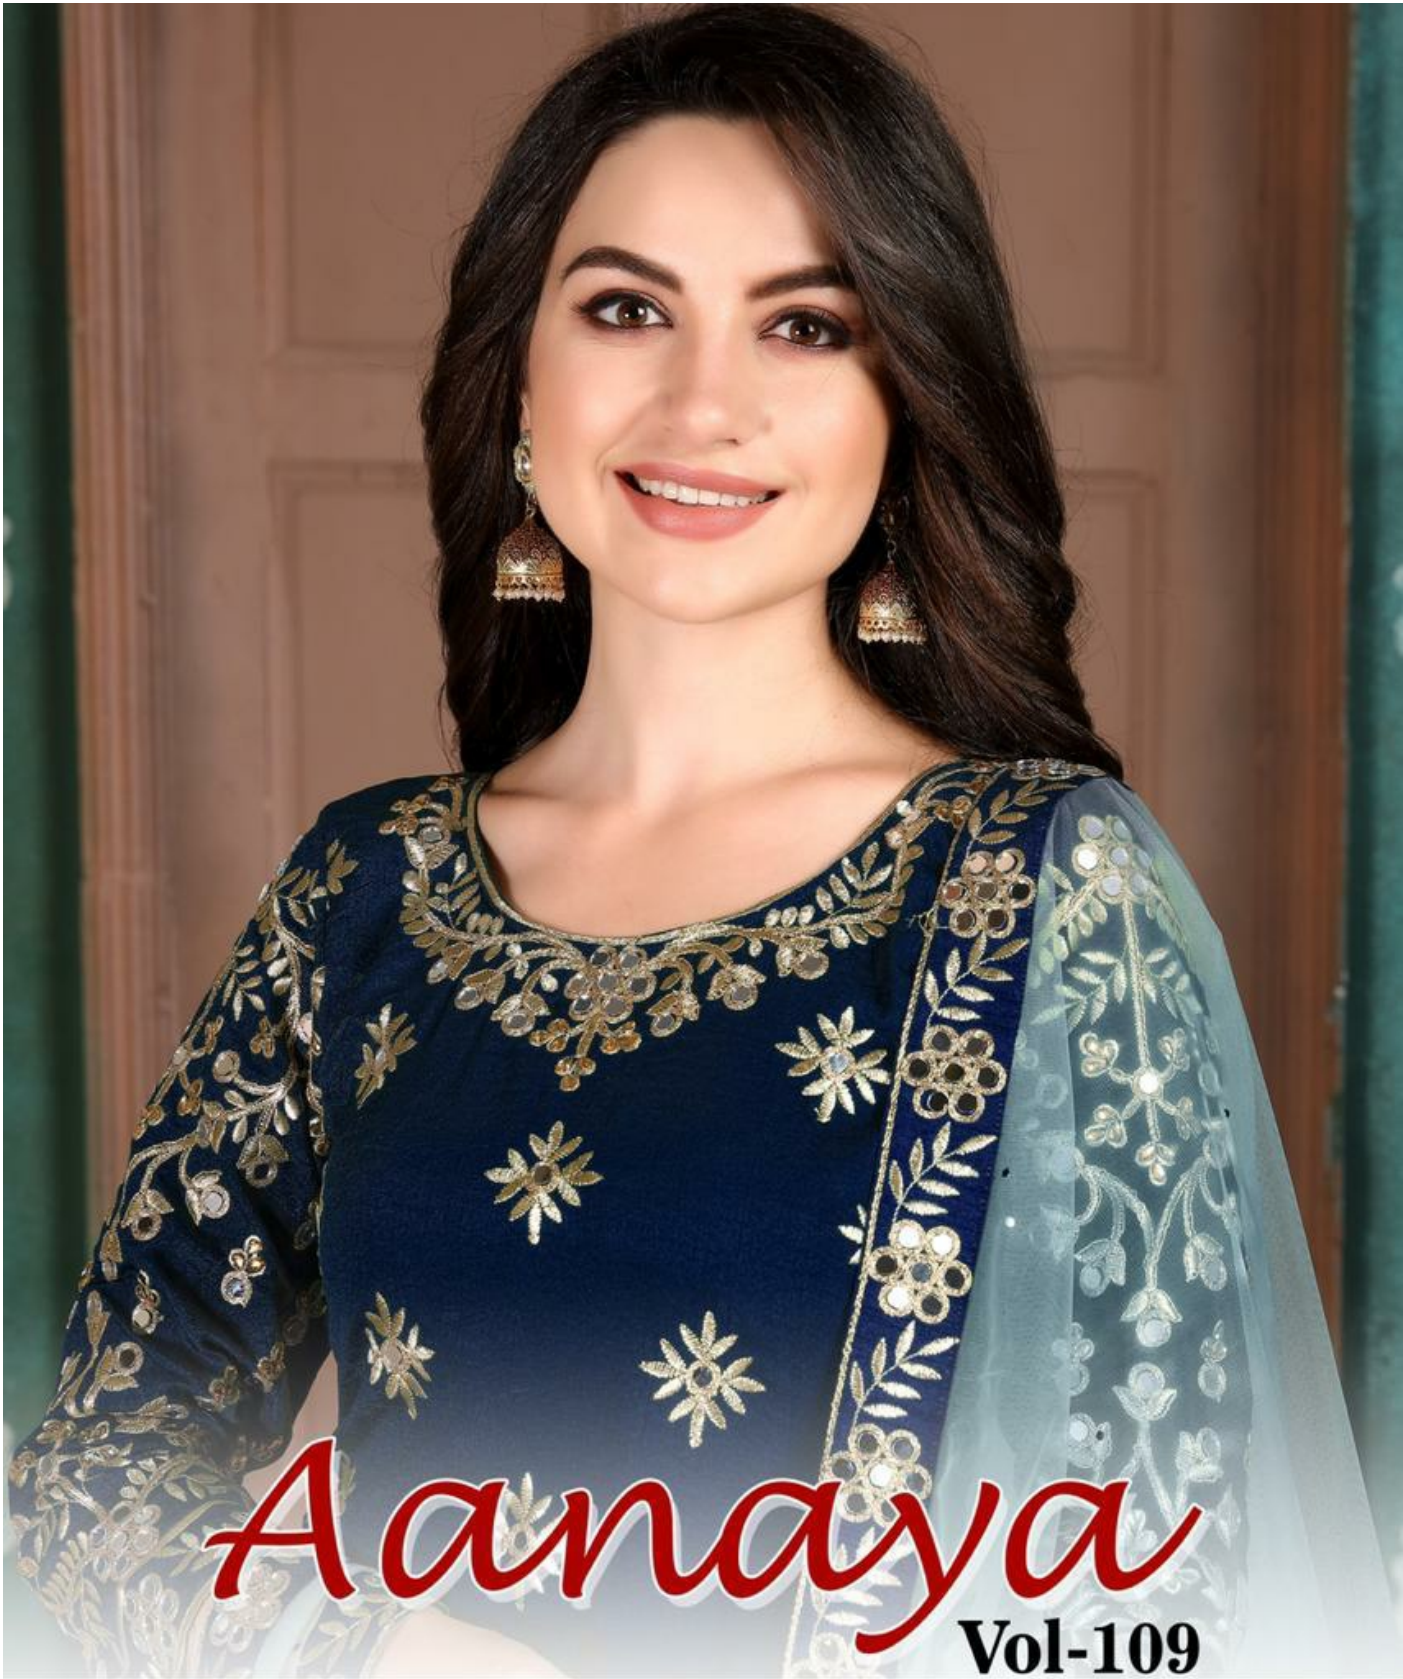

Aanaya
Vol-109

Aanaya
Vol-109

904

904

903

Aanaya

Vol-109

901

Ananya Vol-109

Aanaya

Vol-109

D.NO.	Price	Top Fabrics	Bottom	Dupatta
901	1095	Art Silk (First Face)	Santool	Net With Heavy Glass Work Border
902	1095	Art Silk (First Face)	Santool	Net With Heavy Glass Work Border
903	1095	Art Silk (First Face)	Santool	Net With Heavy Glass Work Border
904	1095	Art Silk (First Face)	Santool	Net With Heavy Glass Work Border