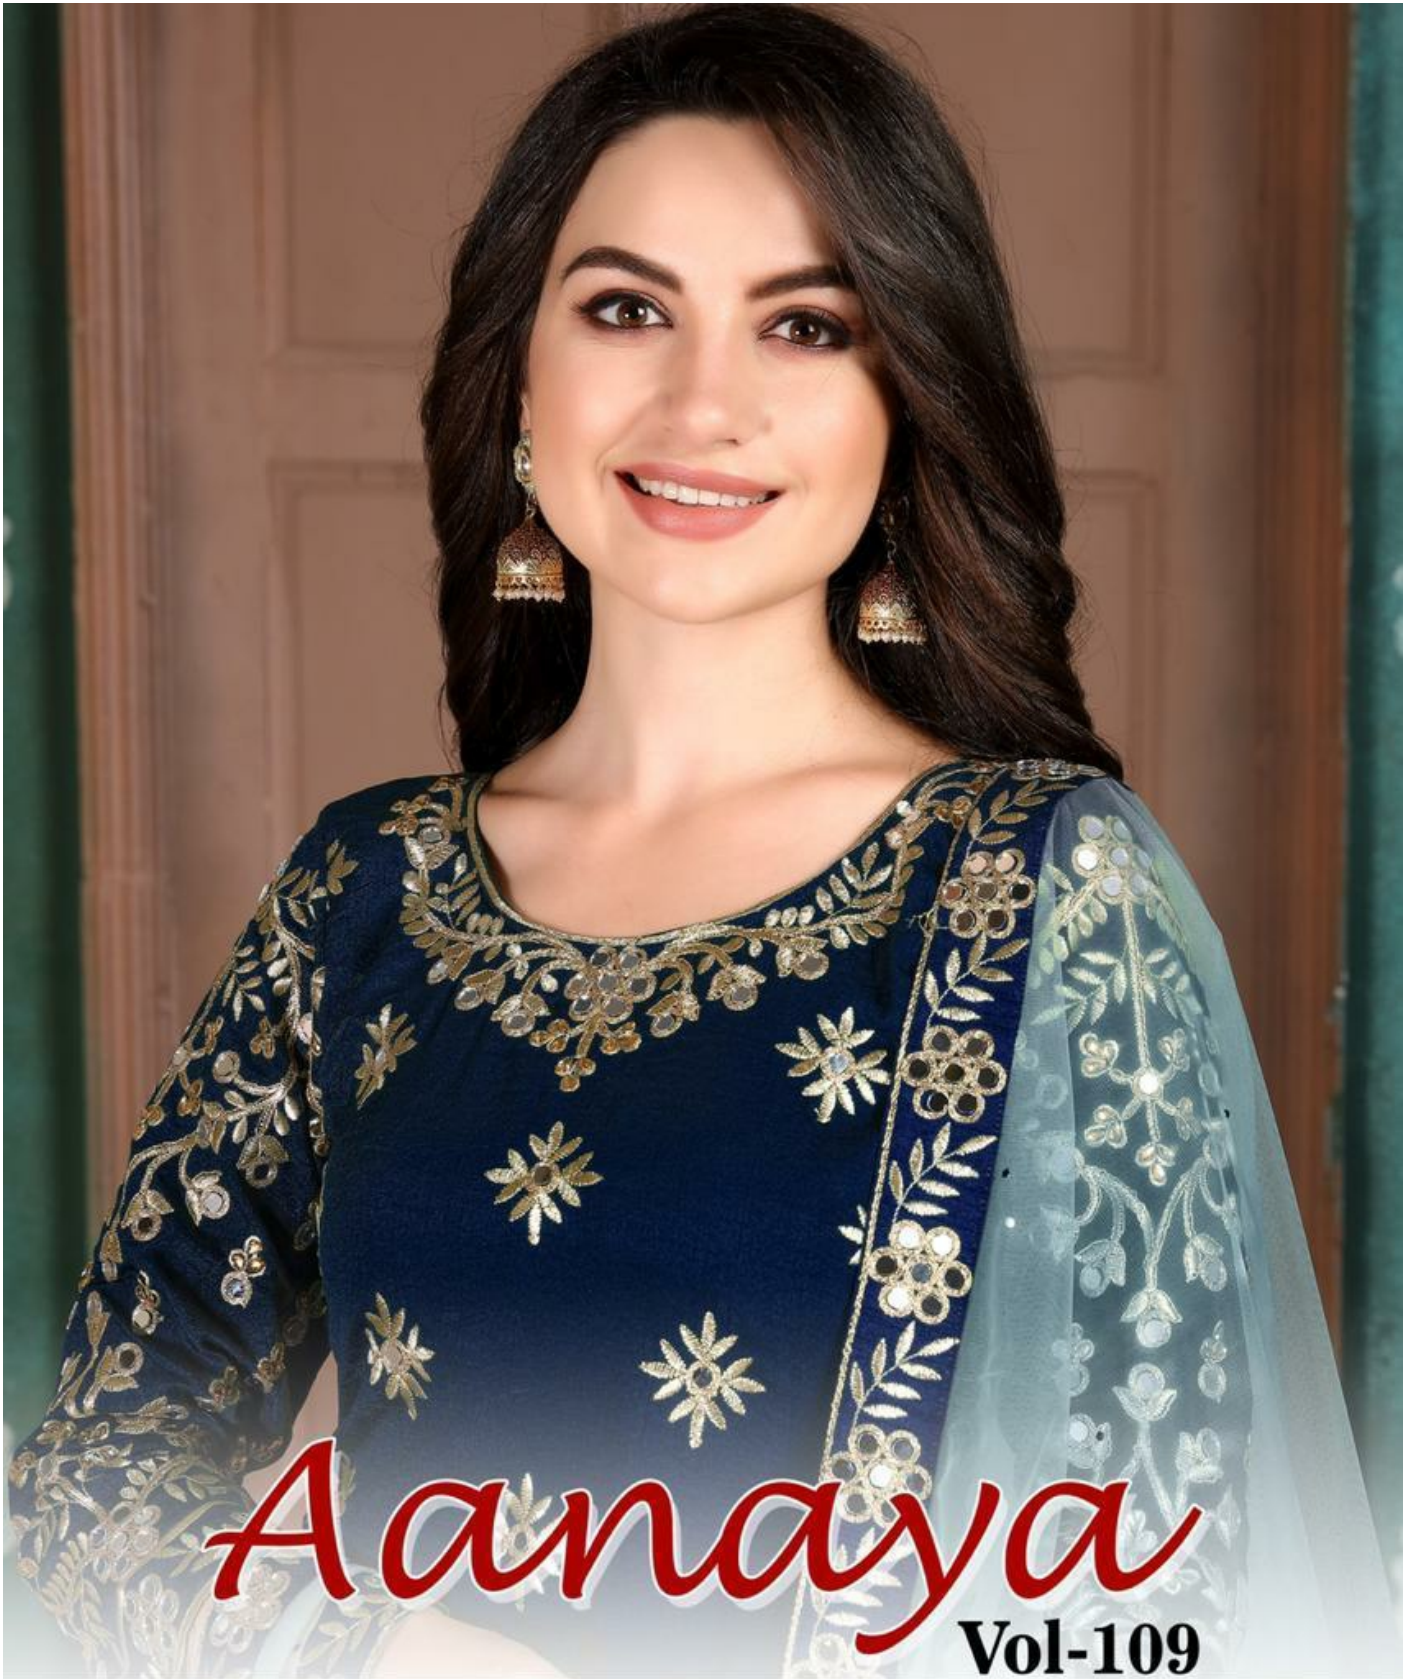

Aanaya

Vol-109

Aanaya
Vol-109

904

904

903

Aanaya
Vol-109

901

Ananya Vol-109

Aanaya

Vol-109

D.NO.	Price	Top Fabrics	Bottom	Dupatta
901	1095	Art Silk (First Face)	Santool	Net With Heavy Glass Work Border
902	1095	Art Silk (First Face)	Santool	Net With Heavy Glass Work Border
903	1095	Art Silk (First Face)	Santool	Net With Heavy Glass Work Border
904	1095	Art Silk (First Face)	Santool	Net With Heavy Glass Work Border