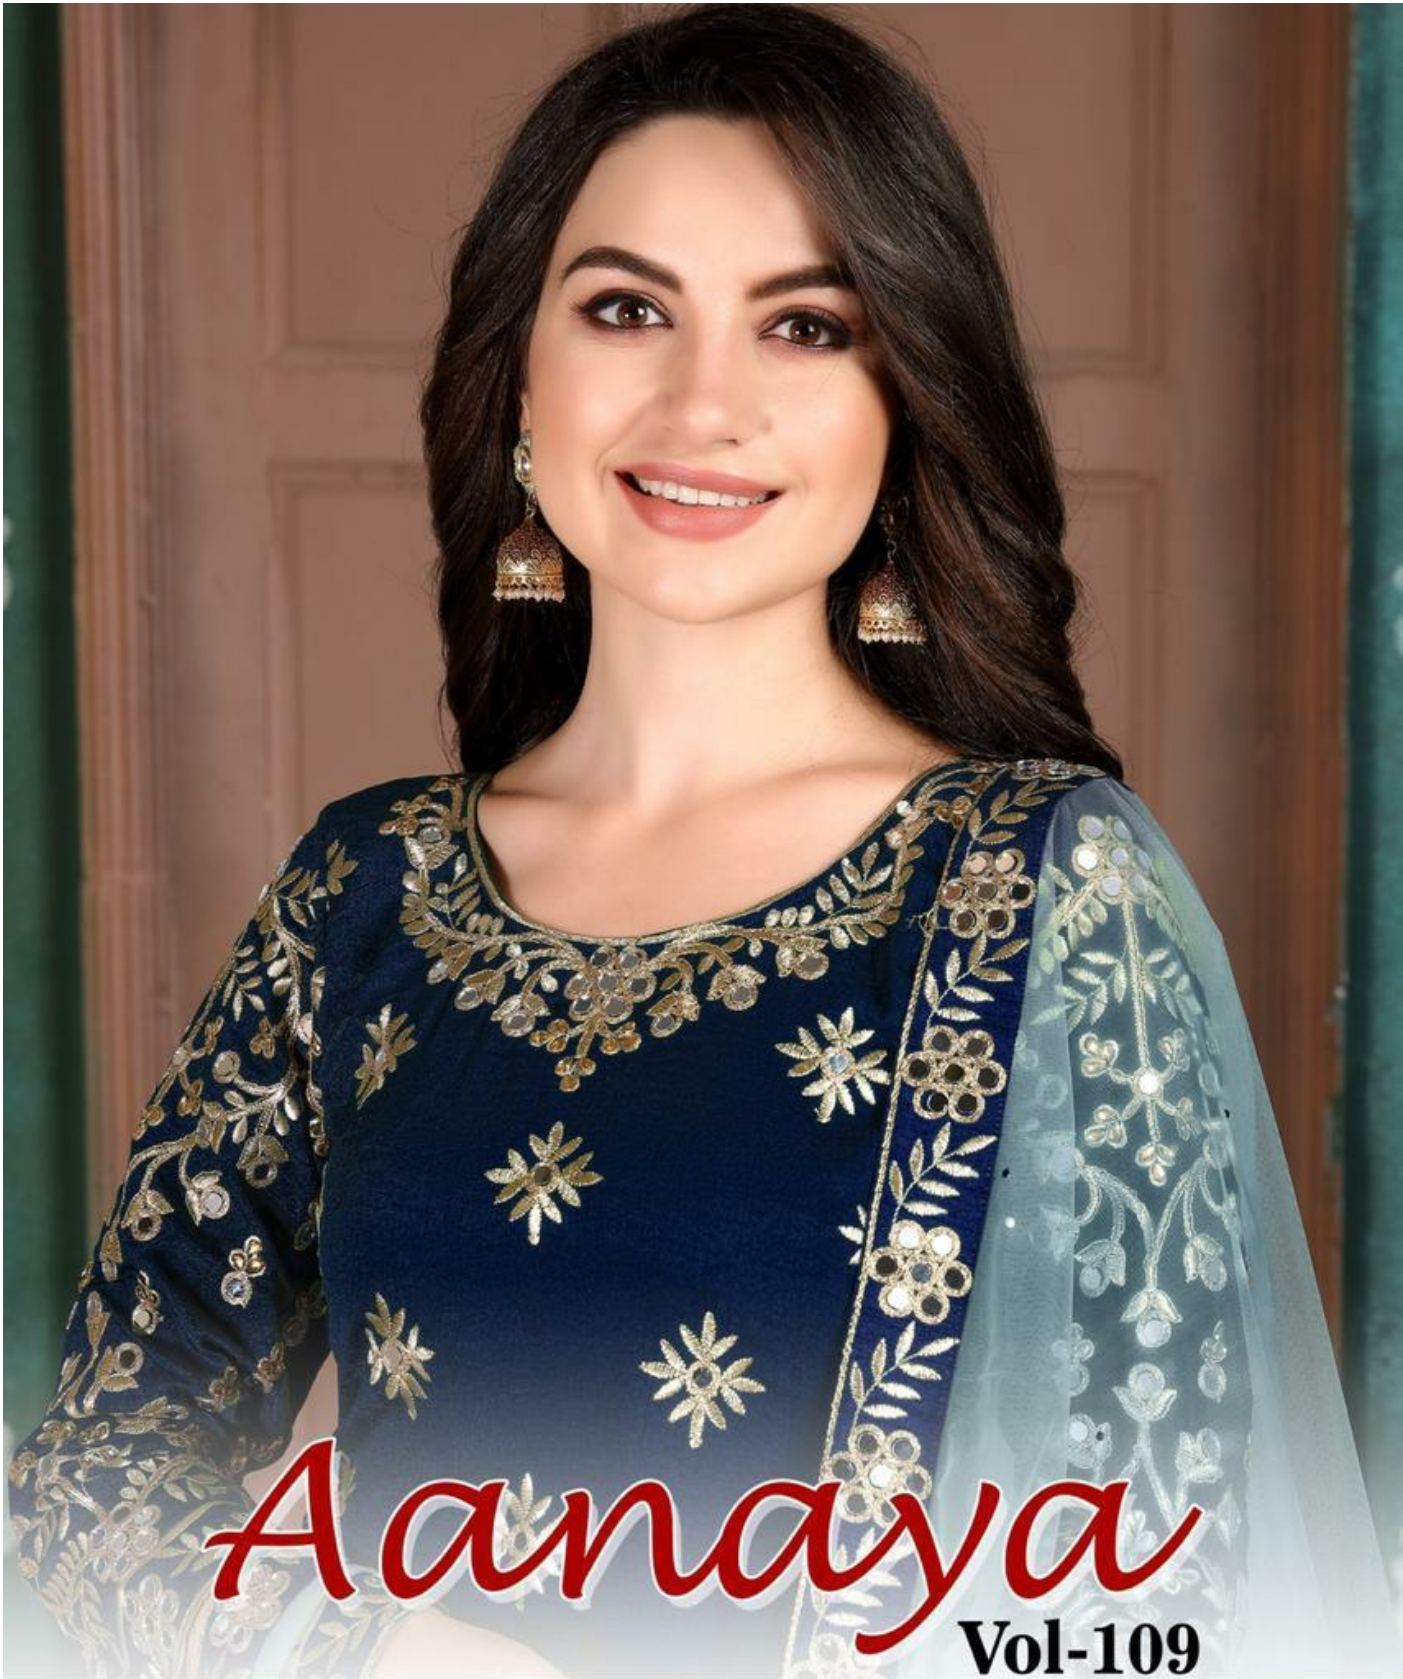

Aanaya
Vol-109

Aanaya
Vol-109

904

904

903

Aanaya

Vol-109

901

Ananya Vol-109

Aanaya

Vol-109

D.NO.	Price	Top Fabrics	Bottom	Dupatta
901	1095	Art Silk (First Face)	Santool	Net With Heavy Glass Work Border
902	1095	Art Silk (First Face)	Santool	Net With Heavy Glass Work Border
903	1095	Art Silk (First Face)	Santool	Net With Heavy Glass Work Border
904	1095	Art Silk (First Face)	Santool	Net With Heavy Glass Work Border